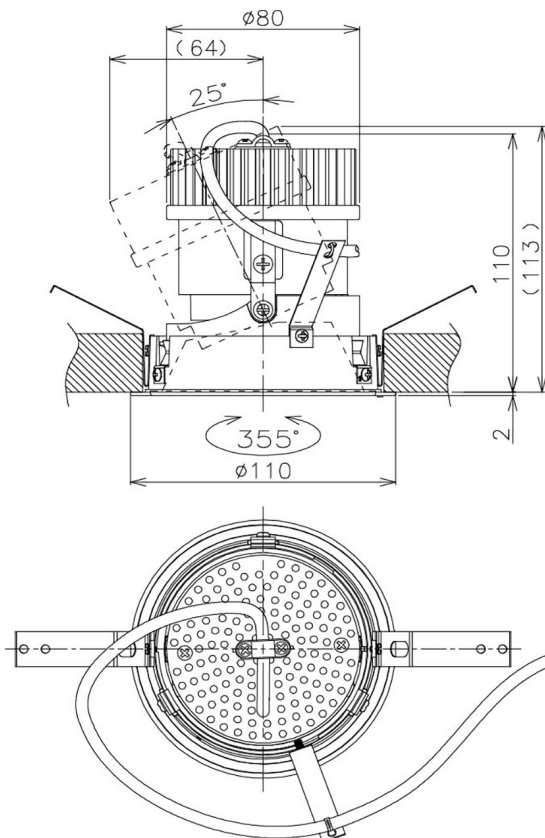

Item no. DD105-1420MW9030

Series Name:  $\Phi$ 100 Lens type Adjustable downlight, Antiglare

Installation	Recessed mount
Type	$\Phi$ 100 Lens type Adjustable downlight, Antiglare
Fixture wattage	14W
Beam angle	22 deg
Color Temp.	3000K
CRI	Ra>90
Luminous	1315 lm
Body	Die-cast aluminum alloy
Body finish	N/A
Trim finish	White
Reflector finish	Mirror
IP Rate	IP20
Light source	COB module
Input Voltage	AC220~240V
Dimming Type	Non-Dimmable
Certificate	CCC
Cut Hole	100mm

Height (Weight)	
31.8W	152 (0.9kg)
24.3W	152 (0.9kg)
21.0W	115 (0.8kg)
14.0W	115 (0.8kg)