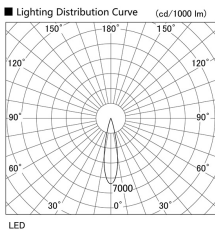

Item no. DD105-1420MW9030

Series Name:  $\Phi$ 100 Lens type Adjustable downlight, Antiglare

Installation	Recessed mount
Type	
Fixture wattage	14W
Beam angle	22 deg
Color Temp.	3000K
CRI	Ra>90
Luminous	1315 lm
Body	Die-cast aluminum alloy
Body finish	N/A
Trim finish	White
Reflector finish	Mirror
IP Rate	IP20
Light source	COB module
Input Voltage	AC220~240V
Dimming Type	Non-Dimmable
Certificate	CCC
Cut Hole	100mm

Height (Weight)	
31.8W	152 (0.9kg)
24.3W	152 (0.9kg)
21.0W	115 (0.8kg)
14.0W	115 (0.8kg)