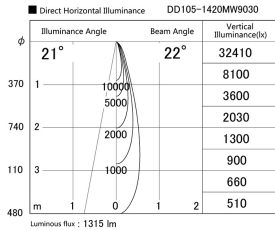

Item no. DD105-1420MW9030

Series Name:  $\Phi$ 100 Lens type Adjustable downlight, Antiglare

Installation	Recessed mount
Type	
Fixture wattage	14W
Beam angle	22 deg
Color Temp.	3000K
CRI	Ra>90
Luminous	1315 lm
Body	Die-cast aluminum alloy
Body finish	N/A
Trim finish	White
Reflector finish	Mirror
IP Rate	IP20
Light source	COB module
Input Voltage	AC220~240V
Dimming Type	Non-Dimmable
Certificate	CCC
Cut Hole	100mm

Height (Weight)	
31.8W	152 (0.9kg)
24.3W	152 (0.9kg)
21.0W	115 (0.8kg)
14.0W	115 (0.8kg)