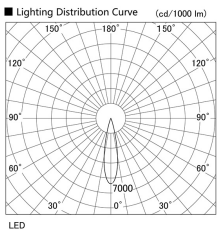

Item no. DD105-1420MW9030

Series Name:  $\Phi$ 100 Lens type Adjustable downlight, Antiglare

Installation	Recessed mount
Type	$\Phi$ 100 Lens type Adjustable downlight, Antiglare
Fixture wattage	14W
Beam angle	22 deg
Color Temp.	3000K
CRI	Ra>90
Luminous	1315 lm
Body	Die-cast aluminum alloy
Body finish	N/A
Trim finish	White
Reflector finish	Mirror
IP Rate	IP20
Light source	COB module
Input Voltage	AC220~240V
Dimming Type	Non-Dimmable
Certificate	CCC
Cut Hole	100mm

Height (Weight)	
31.8W	152 (0.9kg)
24.3W	152 (0.9kg)
21.0W	115 (0.8kg)
14.0W	115 (0.8kg)