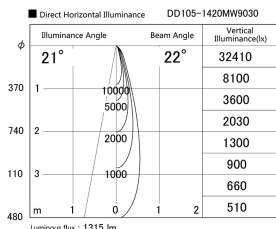

Item no. DD105-1420MW9030

Series Name:  $\Phi$ 100 Lens type Adjustable downlight, Antiglare

Installation	Recessed mount
Type	
Fixture wattage	14W
Beam angle	22 deg
Color Temp.	3000K
CRI	Ra>90
Luminous	1315 lm
Body	Die-cast aluminum alloy
Body finish	N/A
Trim finish	White
Reflector finish	Mirror
IP Rate	IP20
Light source	COB module
Input Voltage	AC220~240V
Dimming Type	Non-Dimmable
Certificate	CCC
Cut Hole	100mm

Height (Weight)	
31.8W	152 (0.9kg)
24.3W	152 (0.9kg)
21.0W	115 (0.8kg)
14.0W	115 (0.8kg)