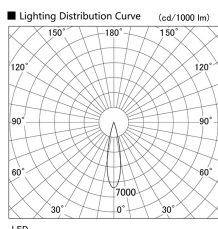

Item no. DD105-1420MW9030

Series Name:  $\Phi$ 100 Lens type Adjustable downlight, Antiglare

Installation	Recessed mount
Type	
Fixture wattage	14W
Beam angle	22 deg
Color Temp.	3000K
CRI	Ra>90
Luminous	1315 lm
Body	Die-cast aluminum alloy
Body finish	N/A
Trim finish	White
Reflector finish	Mirror
IP Rate	IP20
Light source	COB module
Input Voltage	AC220~240V
Dimming Type	Non-Dimmable
Certificate	CCC
Cut Hole	100mm

Height (Weight)	
31.8W	152 (0.9kg)
24.3W	152 (0.9kg)
21.0W	115 (0.8kg)
14.0W	115 (0.8kg)