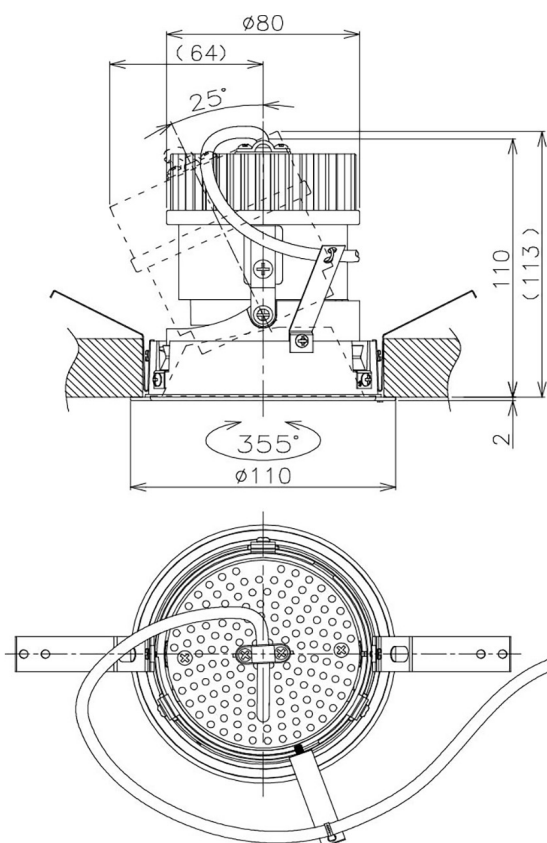

Item no. DD105-1420MW9030

Series Name:  $\Phi$ 100 Lens type Adjustable downlight, Antiglare

Installation	Recessed mount
Type	
Fixture wattage	14W
Beam angle	22 deg
Color Temp.	3000K
CRI	Ra>90
Luminous	1315 lm
Body	Die-cast aluminum alloy
Body finish	N/A
Trim finish	White
Reflector finish	Mirror
IP Rate	IP20
Light source	COB module
Input Voltage	AC220~240V
Dimming Type	Non-Dimmable
Certificate	CCC
Cut Hole	100mm

Height (Weight)	
31.8W	152 (0.9kg)
24.3W	152 (0.9kg)
21.0W	115 (0.8kg)
14.0W	115 (0.8kg)