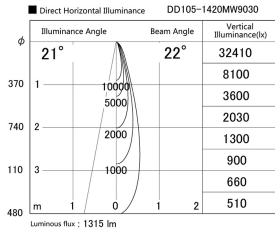

Item no. DD105-1420MW9030

Series Name:  $\Phi$ 100 Lens type Adjustable downlight, Antiglare

Installation	Recessed mount
Type	$\Phi$ 100 Lens type Adjustable downlight, Antiglare
Fixture wattage	14W
Beam angle	22 deg
Color Temp.	3000K
CRI	Ra>90
Luminous	1315 lm
Body	Die-cast aluminum alloy
Body finish	N/A
Trim finish	White
Reflector finish	Mirror
IP Rate	IP20
Light source	COB module
Input Voltage	AC220~240V
Dimming Type	Non-Dimmable
Certificate	CCC
Cut Hole	100mm

Height (Weight)	
31.8W	152 (0.9kg)
24.3W	152 (0.9kg)
21.0W	115 (0.8kg)
14.0W	115 (0.8kg)