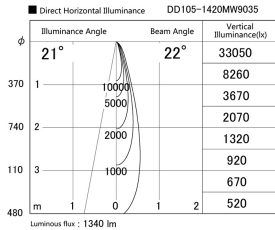

Item no. DD105-1420MW9035

Series Name:  $\Phi$ 100 Lens type Adjustable downlight, Antiglare

Installation	Recessed mount
Type	$\Phi$ 100 Lens type Adjustable downlight, Antiglare
Fixture wattage	14W
Beam angle	22 deg
Color Temp.	3500K
CRI	Ra>90
Luminous	1341 lm
Body	Die-cast aluminum alloy
Body finish	N/A
Trim finish	White
Reflector finish	Mirror
IP Rate	IP20
Light source	COB module
Input Voltage	AC220~240V
Dimming Type	Non-Dimmable
Certificate	CCC
Cut Hole	100mm

Height (Weight)	
31.8W	152 (0.9kg)
24.3W	152 (0.9kg)
21.0W	115 (0.8kg)
14.0W	115 (0.8kg)