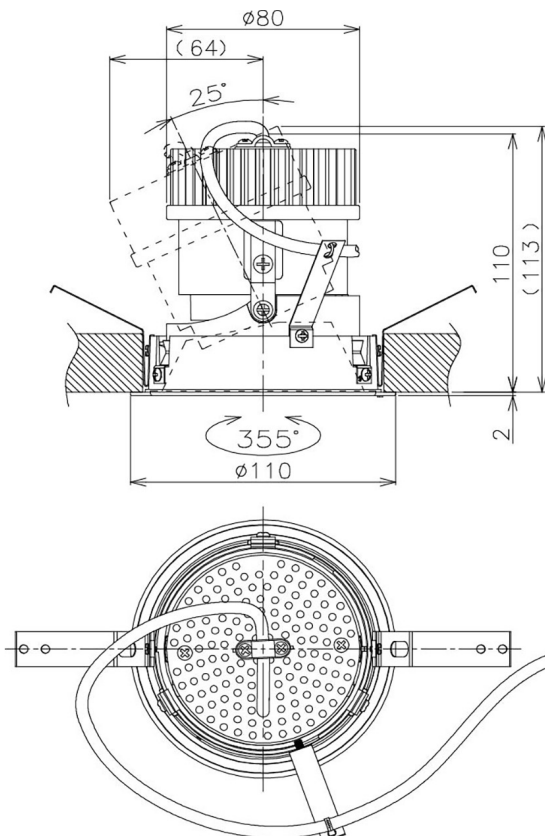

Item no. DD105-1420MW9035

Series Name:  $\Phi$ 100 Lens type Adjustable downlight, Antiglare

Installation	Recessed mount
Type	$\Phi$ 100 Lens type Adjustable downlight, Antiglare
Fixture wattage	14W
Beam angle	22 deg
Color Temp.	3500K
CRI	Ra>90
Luminous	1341 lm
Body	Die-cast aluminum alloy
Body finish	N/A
Trim finish	White
Reflector finish	Mirror
IP Rate	IP20
Light source	COB module
Input Voltage	AC220~240V
Dimming Type	Non-Dimmable
Certificate	CCC
Cut Hole	100mm

Height (Weight)	
31.8W	152 (0.9kg)
24.3W	152 (0.9kg)
21.0W	115 (0.8kg)
14.0W	115 (0.8kg)