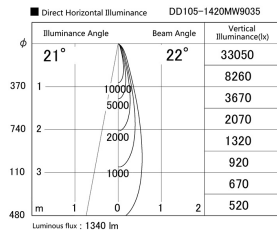

Item no. DD105-1420MW9035

Series Name:  $\Phi$ 100 Lens type Adjustable downlight, Antiglare

Installation	Recessed mount
Type	
Fixture wattage	14W
Beam angle	22 deg
Color Temp.	3500K
CRI	Ra>90
Luminous	1341 lm
Body	Die-cast aluminum alloy
Body finish	N/A
Trim finish	White
Reflector finish	Mirror
IP Rate	IP20
Light source	COB module
Input Voltage	AC220~240V
Dimming Type	Non-Dimmable
Certificate	CCC
Cut Hole	100mm

Height (Weight)	
31.8W	152 (0.9kg)
24.3W	152 (0.9kg)
21.0W	115 (0.8kg)
14.0W	115 (0.8kg)