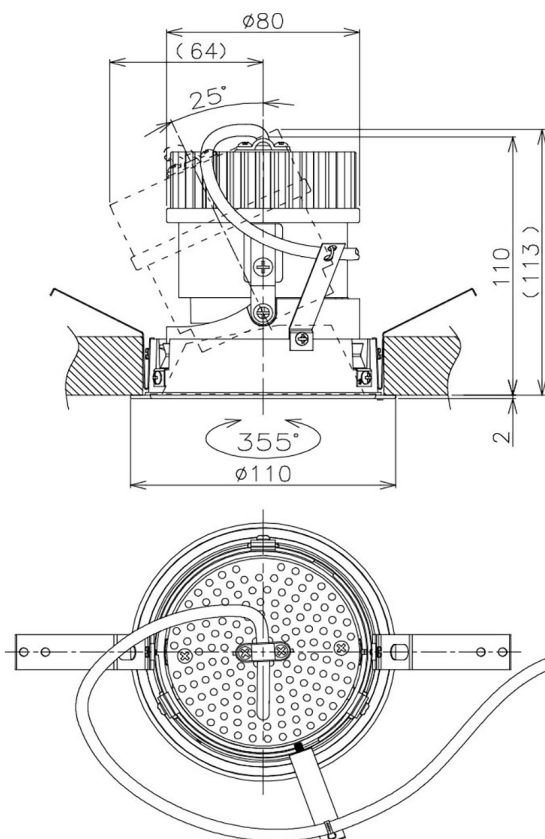

Item no. DD105-1420MW9035

Series Name:  $\Phi$ 100 Lens type Adjustable downlight, Antiglare

Installation	Recessed mount
Type	
Fixture wattage	14W
Beam angle	22 deg
Color Temp.	3500K
CRI	Ra>90
Luminous	1341 lm
Body	Die-cast aluminum alloy
Body finish	N/A
Trim finish	White
Reflector finish	Mirror
IP Rate	IP20
Light source	COB module
Input Voltage	AC220~240V
Dimming Type	Non-Dimmable
Certificate	CCC
Cut Hole	100mm

Height (Weight)	
31.8W	152 (0.9kg)
24.3W	152 (0.9kg)
21.0W	115 (0.8kg)
14.0W	115 (0.8kg)