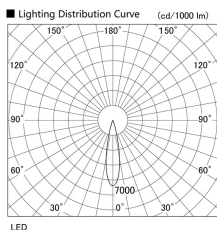

Item no. DD105-1420MW9035

Series Name:  $\Phi$ 100 Lens type Adjustable downlight, Antiglare

Installation	Recessed mount
Type	
Fixture wattage	14W
Beam angle	22 deg
Color Temp.	3500K
CRI	Ra>90
Luminous	1341 lm
Body	Die-cast aluminum alloy
Body finish	N/A
Trim finish	White
Reflector finish	Mirror
IP Rate	IP20
Light source	COB module
Input Voltage	AC220~240V
Dimming Type	Non-Dimmable
Certificate	CCC
Cut Hole	100mm

Height (Weight)	
31.8W	152 (0.9kg)
24.3W	152 (0.9kg)
21.0W	115 (0.8kg)
14.0W	115 (0.8kg)