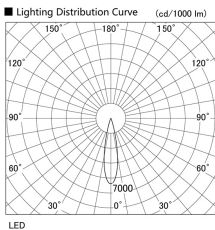

Item no. DD105-1420MW9035

Series Name:  $\Phi$ 100 Lens type Adjustable downlight, Antiglare

Installation	Recessed mount
Type	$\Phi$ 100 Lens type Adjustable downlight, Antiglare
Fixture wattage	14W
Beam angle	22 deg
Color Temp.	3500K
CRI	Ra>90
Luminous	1341 lm
Body	Die-cast aluminum alloy
Body finish	N/A
Trim finish	White
Reflector finish	Mirror
IP Rate	IP20
Light source	COB module
Input Voltage	AC220~240V
Dimming Type	Non-Dimmable
Certificate	CCC
Cut Hole	100mm

Height (Weight)	
31.8W	152 (0.9kg)
24.3W	152 (0.9kg)
21.0W	115 (0.8kg)
14.0W	115 (0.8kg)