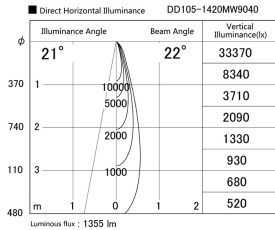

Item no. DD105-1420MW9040

Series Name: Φ 100 Lens type Adjustable downlight, Antiglare

Installation	Recessed mount
Type	Φ 100 Lens type Adjustable downlight, Antiglare
Fixture wattage	14W
Beam angle	22 deg
Color Temp.	4000K
CRI	Ra>90
Luminous	1354 lm
Body	Die-cast aluminum alloy
Body finish	N/A
Trim finish	White
Reflector finish	Mirror
IP Rate	IP20
Light source	COB module
Input Voltage	AC220~240V
Dimming Type	Non-Dimmable
Certificate	CCC
Cut Hole	100mm

Height (Weight)	
31.8W	152 (0.9kg)
24.3W	152 (0.9kg)
21.0W	115 (0.8kg)
14.0W	115 (0.8kg)