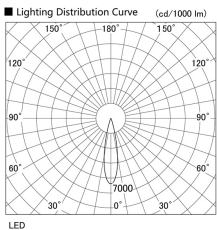

Item no. DD105-1420MW9040

Series Name: Φ 100 Lens type Adjustable downlight, Antiglare

Installation	Recessed mount
Type	Φ 100 Lens type Adjustable downlight, Antiglare
Fixture wattage	14W
Beam angle	22 deg
Color Temp.	4000K
CRI	Ra>90
Luminous	1354 lm
Body	Die-cast aluminum alloy
Body finish	N/A
Trim finish	White
Reflector finish	Mirror
IP Rate	IP20
Light source	COB module
Input Voltage	AC220~240V
Dimming Type	Non-Dimmable
Certificate	CCC
Cut Hole	100mm

Height (Weight)	
31.8W	152 (0.9kg)
24.3W	152 (0.9kg)
21.0W	115 (0.8kg)
14.0W	115 (0.8kg)