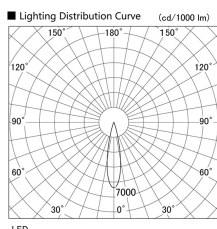

Item no. DD105-1420MW9040

Series Name:  $\Phi$ 100 Lens type Adjustable downlight, Antiglare

Installation	Recessed mount
Type	
Fixture wattage	14W
Beam angle	22 deg
Color Temp.	4000K
CRI	Ra>90
Luminous	1354 lm
Body	Die-cast aluminum alloy
Body finish	N/A
Trim finish	White
Reflector finish	Mirror
IP Rate	IP20
Light source	COB module
Input Voltage	AC220~240V
Dimming Type	Non-Dimmable
Certificate	CCC
Cut Hole	100mm

Height (Weight)	
31.8W	152 (0.9kg)
24.3W	152 (0.9kg)
21.0W	115 (0.8kg)
14.0W	115 (0.8kg)