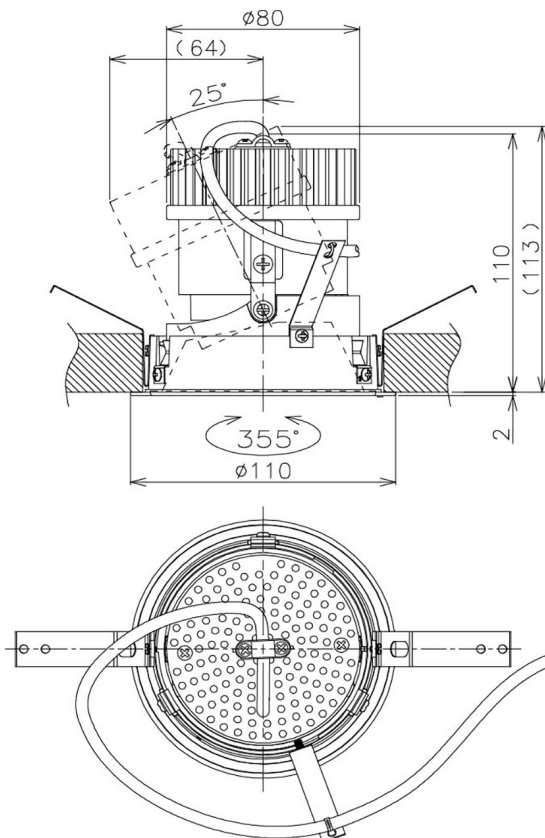

Item no. DD105-1420MW9040

Series Name: Φ 100 Lens type Adjustable downlight, Antiglare

Installation	Recessed mount
Type	Φ 100 Lens type Adjustable downlight, Antiglare
Fixture wattage	14W
Beam angle	22 deg
Color Temp.	4000K
CRI	Ra>90
Luminous	1354 lm
Body	Die-cast aluminum alloy
Body finish	N/A
Trim finish	White
Reflector finish	Mirror
IP Rate	IP20
Light source	COB module
Input Voltage	AC220~240V
Dimming Type	Non-Dimmable
Certificate	CCC
Cut Hole	100mm

Height (Weight)	
31.8W	152 (0.9kg)
24.3W	152 (0.9kg)
21.0W	115 (0.8kg)
14.0W	115 (0.8kg)