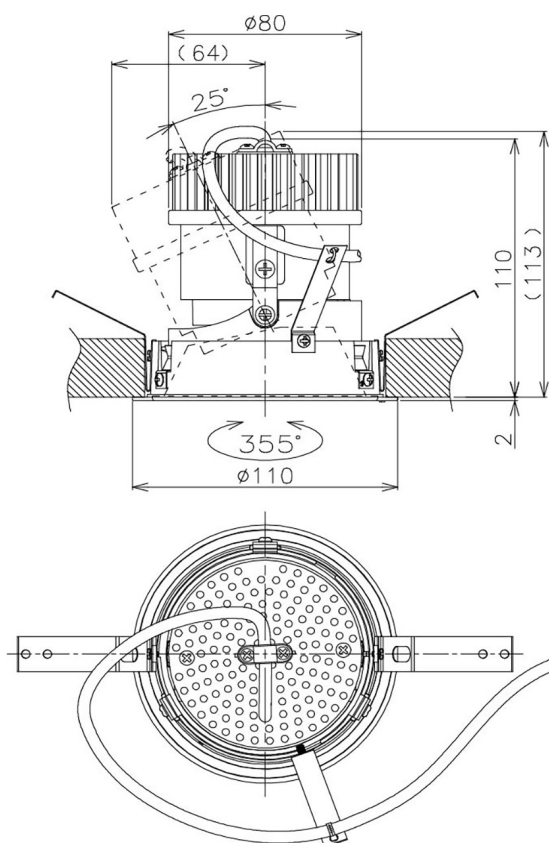

Item no. DD105-1420MW9040

Series Name:  $\Phi$ 100 Lens type Adjustable downlight, Antiglare

Installation	Recessed mount
Type	
Fixture wattage	14W
Beam angle	22 deg
Color Temp.	4000K
CRI	Ra>90
Luminous	1354 lm
Body	Die-cast aluminum alloy
Body finish	N/A
Trim finish	White
Reflector finish	Mirror
IP Rate	IP20
Light source	COB module
Input Voltage	AC220~240V
Dimming Type	Non-Dimmable
Certificate	CCC
Cut Hole	100mm

Height (Weight)	
31.8W	152 (0.9kg)
24.3W	152 (0.9kg)
21.0W	115 (0.8kg)
14.0W	115 (0.8kg)