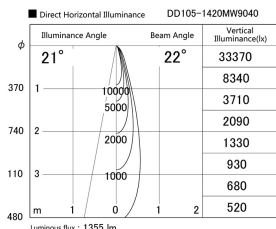

Item no. DD105-1420MW9040

Series Name:  $\Phi$ 100 Lens type Adjustable downlight, Antiglare

Installation	Recessed mount
Type	
Fixture wattage	14W
Beam angle	22 deg
Color Temp.	4000K
CRI	Ra>90
Luminous	1354 lm
Body	Die-cast aluminum alloy
Body finish	N/A
Trim finish	White
Reflector finish	Mirror
IP Rate	IP20
Light source	COB module
Input Voltage	AC220~240V
Dimming Type	Non-Dimmable
Certificate	CCC
Cut Hole	100mm

Height (Weight)	
31.8W	152 (0.9kg)
24.3W	152 (0.9kg)
21.0W	115 (0.8kg)
14.0W	115 (0.8kg)