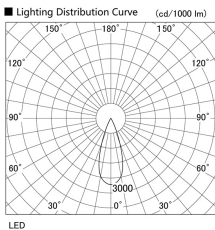

Item no. DD105-1435MW9027

Series Name: Φ 100 Lens type Adjustable downlight, Antiglare

Installation	Recessed mount
Type	Φ 100 Lens type Adjustable downlight, Antiglare
Fixture wattage	14W
Beam angle	36 deg
Color Temp.	2700K
CRI	Ra>90
Luminous	1215 lm
Body	Die-cast aluminum alloy
Body finish	N/A
Trim finish	White
Reflector finish	Mirror
IP Rate	IP20
Light source	COB module
Input Voltage	AC220~240V
Dimming Type	Non-Dimmable
Certificate	CCC
Cut Hole	100mm

Height (Weight)	
31.8W	152 (0.9kg)
24.3W	152 (0.9kg)
21.0W	115 (0.8kg)
14.0W	115 (0.8kg)