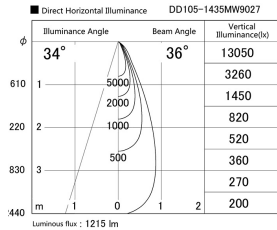

Item no. DD105-1435MW9027

Series Name: Φ 100 Lens type Adjustable downlight, Antiglare

Installation	Recessed mount
Type	Φ 100 Lens type Adjustable downlight, Antiglare
Fixture wattage	14W
Beam angle	36 deg
Color Temp.	2700K
CRI	Ra>90
Luminous	1215 lm
Body	Die-cast aluminum alloy
Body finish	N/A
Trim finish	White
Reflector finish	Mirror
IP Rate	IP20
Light source	COB module
Input Voltage	AC220~240V
Dimming Type	Non-Dimmable
Certificate	CCC
Cut Hole	100mm

Height (Weight)	
31.8W	152 (0.9kg)
24.3W	152 (0.9kg)
21.0W	115 (0.8kg)
14.0W	115 (0.8kg)