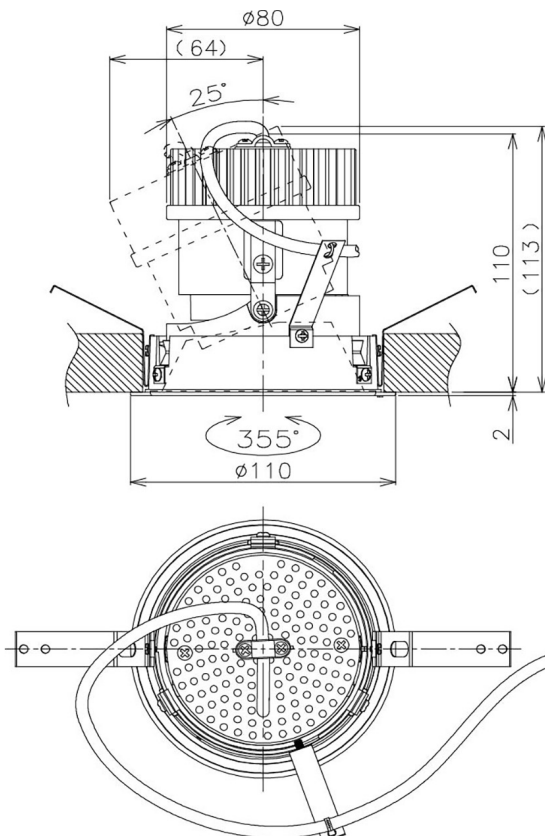

Item no. DD105-1435MW9027

Series Name: Φ 100 Lens type Adjustable downlight, Antiglare

Installation	Recessed mount
Type	Φ 100 Lens type Adjustable downlight, Antiglare
Fixture wattage	14W
Beam angle	36 deg
Color Temp.	2700K
CRI	Ra>90
Luminous	1215 lm
Body	Die-cast aluminum alloy
Body finish	N/A
Trim finish	White
Reflector finish	Mirror
IP Rate	IP20
Light source	COB module
Input Voltage	AC220~240V
Dimming Type	Non-Dimmable
Certificate	CCC
Cut Hole	100mm

Height (Weight)	
31.8W	152 (0.9kg)
24.3W	152 (0.9kg)
21.0W	115 (0.8kg)
14.0W	115 (0.8kg)