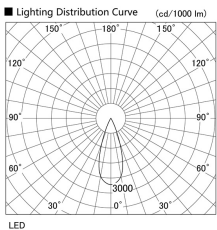

Item no. DD105-1435MW9027

Series Name: Φ 100 Lens type Adjustable downlight, Antiglare

Installation	Recessed mount
Type	
Fixture wattage	14W
Beam angle	36 deg
Color Temp.	2700K
CRI	Ra>90
Luminous	1215 lm
Body	Die-cast aluminum alloy
Body finish	N/A
Trim finish	White
Reflector finish	Mirror
IP Rate	IP20
Light source	COB module
Input Voltage	AC220~240V
Dimming Type	Non-Dimmable
Certificate	CCC
Cut Hole	100mm

Height (Weight)	
31.8W	152 (0.9kg)
24.3W	152 (0.9kg)
21.0W	115 (0.8kg)
14.0W	115 (0.8kg)