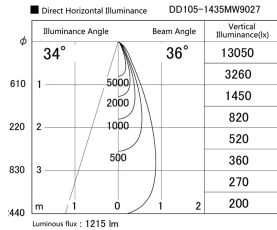

Item no. DD105-1435MW9027

Series Name: Φ 100 Lens type Adjustable downlight, Antiglare

Installation	Recessed mount
Type	
Fixture wattage	14W
Beam angle	36 deg
Color Temp.	2700K
CRI	Ra>90
Luminous	1215 lm
Body	Die-cast aluminum alloy
Body finish	N/A
Trim finish	White
Reflector finish	Mirror
IP Rate	IP20
Light source	COB module
Input Voltage	AC220~240V
Dimming Type	Non-Dimmable
Certificate	CCC
Cut Hole	100mm

Height (Weight)	
31.8W	152 (0.9kg)
24.3W	152 (0.9kg)
21.0W	115 (0.8kg)
14.0W	115 (0.8kg)