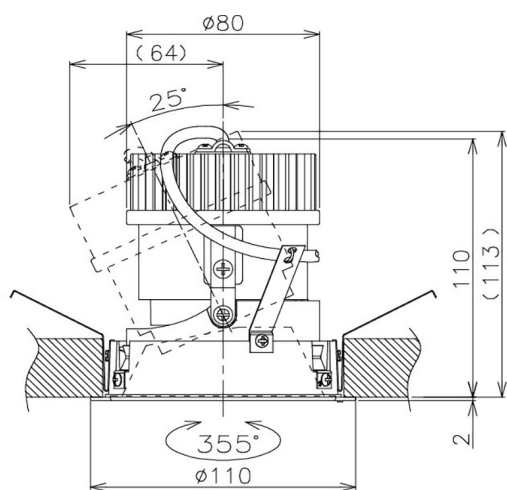

Item no. DD105-1435MW9030

Series Name: Φ 100 Lens type Adjustable downlight, Antiglare

Installation	Recessed mount
Type	
Fixture wattage	14W
Beam angle	36 deg
Color Temp.	3000K
CRI	Ra>90
Luminous	1266 lm
Body	Die-cast aluminum alloy
Body finish	N/A
Trim finish	White
Reflector finish	Mirror
IP Rate	IP20
Light source	COB module
Input Voltage	AC220~240V
Dimming Type	Non-Dimmable
Certificate	CCC
Cut Hole	100mm

Height (Weight)	
31.8W	152 (0.9kg)
24.3W	152 (0.9kg)
21.0W	115 (0.8kg)
14.0W	115 (0.8kg)