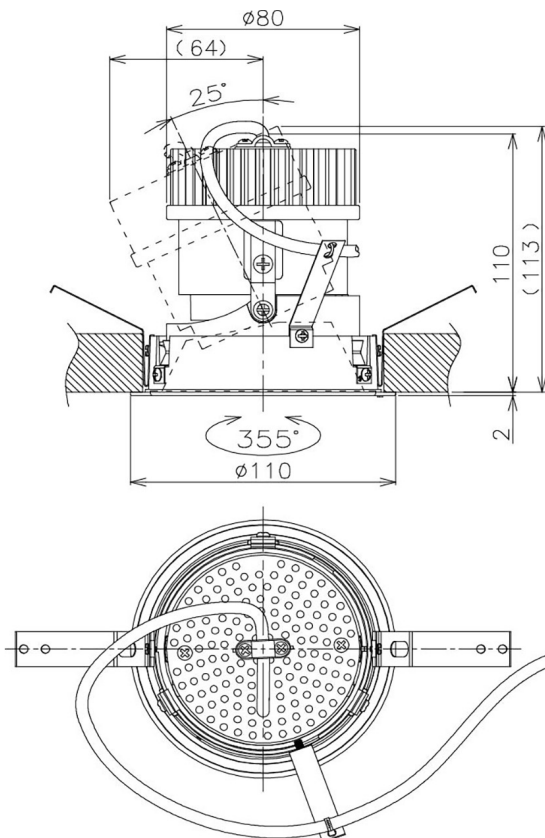

Item no. DD105-1435MW9030

Series Name: Φ 100 Lens type Adjustable downlight, Antiglare

Installation	Recessed mount
Type	Φ 100 Lens type Adjustable downlight, Antiglare
Fixture wattage	14W
Beam angle	36 deg
Color Temp.	3000K
CRI	Ra>90
Luminous	1266 lm
Body	Die-cast aluminum alloy
Body finish	N/A
Trim finish	White
Reflector finish	Mirror
IP Rate	IP20
Light source	COB module
Input Voltage	AC220~240V
Dimming Type	Non-Dimmable
Certificate	CCC
Cut Hole	100mm

Height (Weight)	
31.8W	152 (0.9kg)
24.3W	152 (0.9kg)
21.0W	115 (0.8kg)
14.0W	115 (0.8kg)