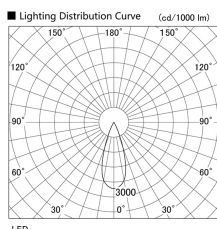

Item no. DD105-1435MW9030

Series Name: Φ 100 Lens type Adjustable downlight, Antiglare

Installation	Recessed mount
Type	
Fixture wattage	14W
Beam angle	36 deg
Color Temp.	3000K
CRI	Ra>90
Luminous	1266 lm
Body	Die-cast aluminum alloy
Body finish	N/A
Trim finish	White
Reflector finish	Mirror
IP Rate	IP20
Light source	COB module
Input Voltage	AC220~240V
Dimming Type	Non-Dimmable
Certificate	CCC
Cut Hole	100mm

Height (Weight)	
31.8W	152 (0.9kg)
24.3W	152 (0.9kg)
21.0W	115 (0.8kg)
14.0W	115 (0.8kg)