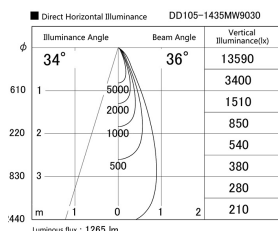

Item no. DD105-1435MW9030

Series Name: Φ 100 Lens type Adjustable downlight, Antiglare

Installation	Recessed mount
Type	
Fixture wattage	14W
Beam angle	36 deg
Color Temp.	3000K
CRI	Ra>90
Luminous	1266 lm
Body	Die-cast aluminum alloy
Body finish	N/A
Trim finish	White
Reflector finish	Mirror
IP Rate	IP20
Light source	COB module
Input Voltage	AC220~240V
Dimming Type	Non-Dimmable
Certificate	CCC
Cut Hole	100mm

Height (Weight)	
31.8W	152 (0.9kg)
24.3W	152 (0.9kg)
21.0W	115 (0.8kg)
14.0W	115 (0.8kg)