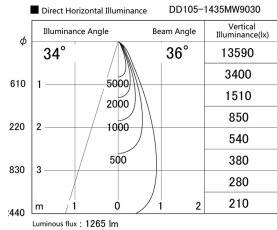

Item no. DD105-1435MW9030

Series Name: Φ 100 Lens type Adjustable downlight, Antiglare

Installation	Recessed mount
Type	Φ 100 Lens type Adjustable downlight, Antiglare
Fixture wattage	14W
Beam angle	36 deg
Color Temp.	3000K
CRI	Ra>90
Luminous	1266 lm
Body	Die-cast aluminum alloy
Body finish	N/A
Trim finish	White
Reflector finish	Mirror
IP Rate	IP20
Light source	COB module
Input Voltage	AC220~240V
Dimming Type	Non-Dimmable
Certificate	CCC
Cut Hole	100mm

Height (Weight)	
31.8W	152 (0.9kg)
24.3W	152 (0.9kg)
21.0W	115 (0.8kg)
14.0W	115 (0.8kg)