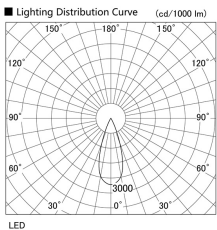

Item no. DD105-1435MW9030

Series Name: Φ 100 Lens type Adjustable downlight, Antiglare

Installation	Recessed mount
Type	Φ 100 Lens type Adjustable downlight, Antiglare
Fixture wattage	14W
Beam angle	36 deg
Color Temp.	3000K
CRI	Ra>90
Luminous	1266 lm
Body	Die-cast aluminum alloy
Body finish	N/A
Trim finish	White
Reflector finish	Mirror
IP Rate	IP20
Light source	COB module
Input Voltage	AC220~240V
Dimming Type	Non-Dimmable
Certificate	CCC
Cut Hole	100mm

Height (Weight)	
31.8W	152 (0.9kg)
24.3W	152 (0.9kg)
21.0W	115 (0.8kg)
14.0W	115 (0.8kg)