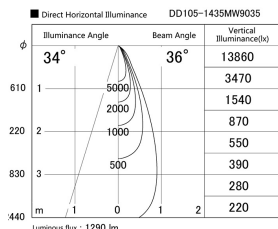

Item no. DD105-1435MW9035

Series Name: Φ 100 Lens type Adjustable downlight, Antiglare

Installation	Recessed mount
Type	
Fixture wattage	14W
Beam angle	36 deg
Color Temp.	3500K
CRI	Ra>90
Luminous	1291 lm
Body	Die-cast aluminum alloy
Body finish	N/A
Trim finish	White
Reflector finish	Mirror
IP Rate	IP20
Light source	COB module
Input Voltage	AC220~240V
Dimming Type	Non-Dimmable
Certificate	CCC
Cut Hole	100mm

Height (Weight)	
31.8W	152 (0.9kg)
24.3W	152 (0.9kg)
21.0W	115 (0.8kg)
14.0W	115 (0.8kg)