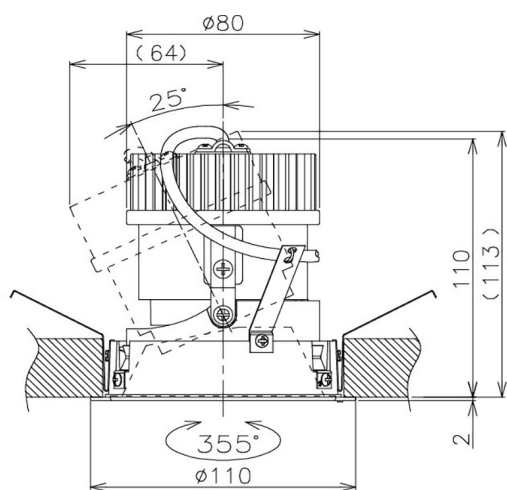

Item no. DD105-1435MW9035

Series Name: Φ 100 Lens type Adjustable downlight, Antiglare

Installation	Recessed mount
Type	
Fixture wattage	14W
Beam angle	36 deg
Color Temp.	3500K
CRI	Ra>90
Luminous	1291 lm
Body	Die-cast aluminum alloy
Body finish	N/A
Trim finish	White
Reflector finish	Mirror
IP Rate	IP20
Light source	COB module
Input Voltage	AC220~240V
Dimming Type	Non-Dimmable
Certificate	CCC
Cut Hole	100mm

Height (Weight)	
31.8W	152 (0.9kg)
24.3W	152 (0.9kg)
21.0W	115 (0.8kg)
14.0W	115 (0.8kg)