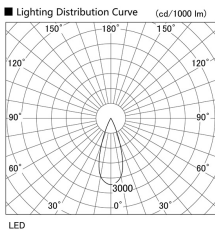

Item no. DD105-1435MW9035

Series Name: Φ 100 Lens type Adjustable downlight, Antiglare

Installation	Recessed mount
Type	Φ 100 Lens type Adjustable downlight, Antiglare
Fixture wattage	14W
Beam angle	36 deg
Color Temp.	3500K
CRI	Ra>90
Luminous	1291 lm
Body	Die-cast aluminum alloy
Body finish	N/A
Trim finish	White
Reflector finish	Mirror
IP Rate	IP20
Light source	COB module
Input Voltage	AC220~240V
Dimming Type	Non-Dimmable
Certificate	CCC
Cut Hole	100mm

Height (Weight)	
31.8W	152 (0.9kg)
24.3W	152 (0.9kg)
21.0W	115 (0.8kg)
14.0W	115 (0.8kg)