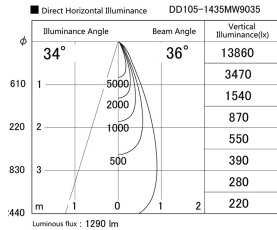

Item no. DD105-1435MW9035

Series Name: Φ 100 Lens type Adjustable downlight, Antiglare

Installation	Recessed mount
Type	Φ 100 Lens type Adjustable downlight, Antiglare
Fixture wattage	14W
Beam angle	36 deg
Color Temp.	3500K
CRI	Ra>90
Luminous	1291 lm
Body	Die-cast aluminum alloy
Body finish	N/A
Trim finish	White
Reflector finish	Mirror
IP Rate	IP20
Light source	COB module
Input Voltage	AC220~240V
Dimming Type	Non-Dimmable
Certificate	CCC
Cut Hole	100mm

Height (Weight)	
31.8W	152 (0.9kg)
24.3W	152 (0.9kg)
21.0W	115 (0.8kg)
14.0W	115 (0.8kg)