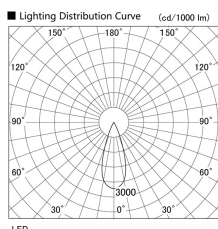

Item no. DD105-1435MW9035

Series Name: Φ 100 Lens type Adjustable downlight, Antiglare

Installation	Recessed mount
Type	
Fixture wattage	14W
Beam angle	36 deg
Color Temp.	3500K
CRI	Ra>90
Luminous	1291 lm
Body	Die-cast aluminum alloy
Body finish	N/A
Trim finish	White
Reflector finish	Mirror
IP Rate	IP20
Light source	COB module
Input Voltage	AC220~240V
Dimming Type	Non-Dimmable
Certificate	CCC
Cut Hole	100mm

Height (Weight)	
31.8W	152 (0.9kg)
24.3W	152 (0.9kg)
21.0W	115 (0.8kg)
14.0W	115 (0.8kg)