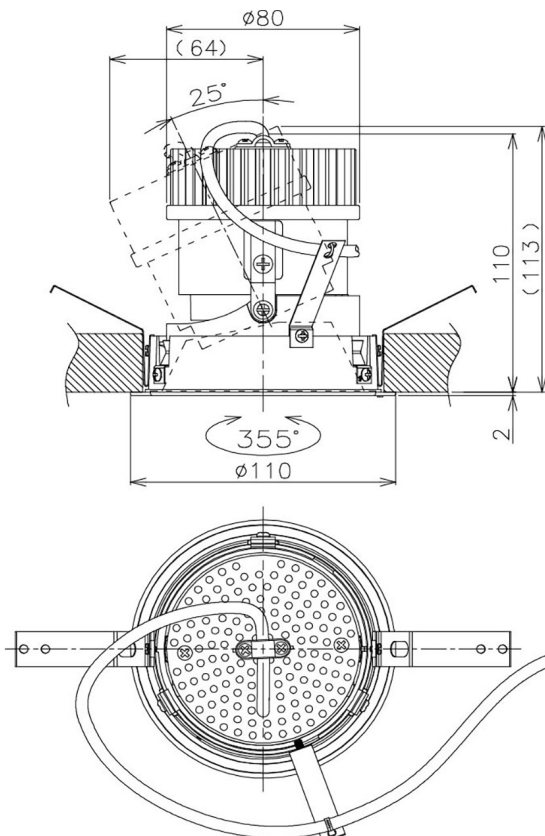

Item no. DD105-1435MW9035

Series Name: Φ 100 Lens type Adjustable downlight, Antiglare

Installation	Recessed mount
Type	Φ 100 Lens type Adjustable downlight, Antiglare
Fixture wattage	14W
Beam angle	36 deg
Color Temp.	3500K
CRI	Ra>90
Luminous	1291 lm
Body	Die-cast aluminum alloy
Body finish	N/A
Trim finish	White
Reflector finish	Mirror
IP Rate	IP20
Light source	COB module
Input Voltage	AC220~240V
Dimming Type	Non-Dimmable
Certificate	CCC
Cut Hole	100mm

Height (Weight)	
31.8W	152 (0.9kg)
24.3W	152 (0.9kg)
21.0W	115 (0.8kg)
14.0W	115 (0.8kg)