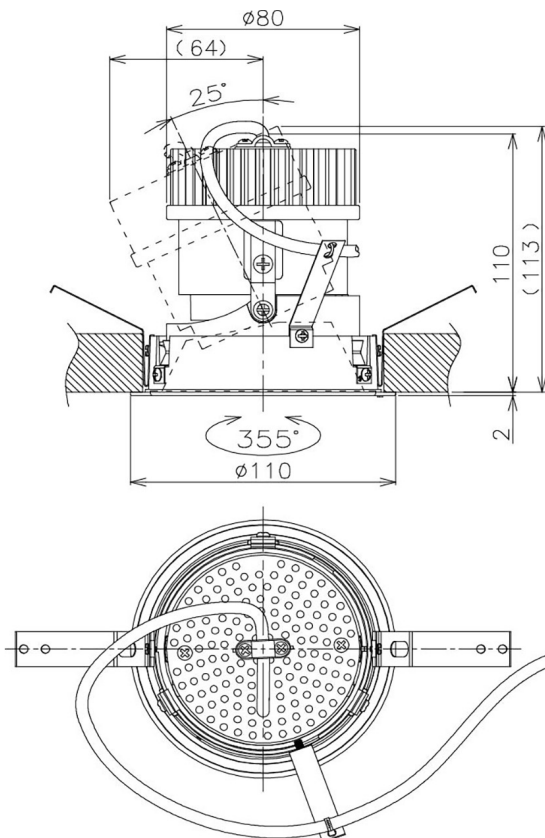

Item no. DD105-1435MW9040

Series Name:  $\Phi$ 100 Lens type Adjustable downlight, Antiglare

Installation	Recessed mount
Type	$\Phi$ 100 Lens type Adjustable downlight, Antiglare
Fixture wattage	14W
Beam angle	36 deg
Color Temp.	4000K
CRI	Ra>90
Luminous	1304 lm
Body	Die-cast aluminum alloy
Body finish	N/A
Trim finish	White
Reflector finish	Mirror
IP Rate	IP20
Light source	COB module
Input Voltage	AC220~240V
Dimming Type	Non-Dimmable
Certificate	CCC
Cut Hole	100mm

Height (Weight)	
31.8W	152 (0.9kg)
24.3W	152 (0.9kg)
21.0W	115 (0.8kg)
14.0W	115 (0.8kg)