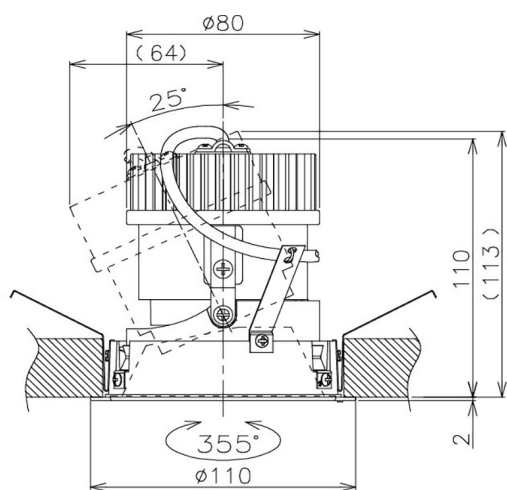

Item no. DD105-1435MW9040

Series Name: Φ 100 Lens type Adjustable downlight, Antiglare

Installation	Recessed mount
Type	
Fixture wattage	14W
Beam angle	36 deg
Color Temp.	4000K
CRI	Ra>90
Luminous	1304 lm
Body	Die-cast aluminum alloy
Body finish	N/A
Trim finish	White
Reflector finish	Mirror
IP Rate	IP20
Light source	COB module
Input Voltage	AC220~240V
Dimming Type	Non-Dimmable
Certificate	CCC
Cut Hole	100mm

Height (Weight)	
31.8W	152 (0.9kg)
24.3W	152 (0.9kg)
21.0W	115 (0.8kg)
14.0W	115 (0.8kg)