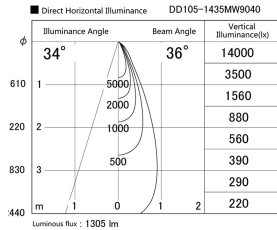

Item no. DD105-1435MW9040

Series Name:  $\Phi$ 100 Lens type Adjustable downlight, Antiglare

Installation	Recessed mount
Type	$\Phi$ 100 Lens type Adjustable downlight, Antiglare
Fixture wattage	14W
Beam angle	36 deg
Color Temp.	4000K
CRI	Ra>90
Luminous	1304 lm
Body	Die-cast aluminum alloy
Body finish	N/A
Trim finish	White
Reflector finish	Mirror
IP Rate	IP20
Light source	COB module
Input Voltage	AC220~240V
Dimming Type	Non-Dimmable
Certificate	CCC
Cut Hole	100mm

Height (Weight)	
31.8W	152 (0.9kg)
24.3W	152 (0.9kg)
21.0W	115 (0.8kg)
14.0W	115 (0.8kg)