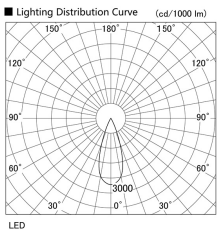

Item no. DD105-1435MW9040

Series Name:  $\Phi$ 100 Lens type Adjustable downlight, Antiglare

Installation	Recessed mount
Type	$\Phi$ 100 Lens type Adjustable downlight, Antiglare
Fixture wattage	14W
Beam angle	36 deg
Color Temp.	4000K
CRI	Ra>90
Luminous	1304 lm
Body	Die-cast aluminum alloy
Body finish	N/A
Trim finish	White
Reflector finish	Mirror
IP Rate	IP20
Light source	COB module
Input Voltage	AC220~240V
Dimming Type	Non-Dimmable
Certificate	CCC
Cut Hole	100mm

Height (Weight)	
31.8W	152 (0.9kg)
24.3W	152 (0.9kg)
21.0W	115 (0.8kg)
14.0W	115 (0.8kg)