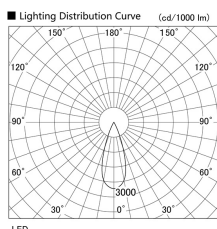

Item no. DD105-1435MW9040

Series Name: Φ 100 Lens type Adjustable downlight, Antiglare

Installation	Recessed mount
Type	
Fixture wattage	14W
Beam angle	36 deg
Color Temp.	4000K
CRI	Ra>90
Luminous	1304 lm
Body	Die-cast aluminum alloy
Body finish	N/A
Trim finish	White
Reflector finish	Mirror
IP Rate	IP20
Light source	COB module
Input Voltage	AC220~240V
Dimming Type	Non-Dimmable
Certificate	CCC
Cut Hole	100mm

Height (Weight)	
31.8W	152 (0.9kg)
24.3W	152 (0.9kg)
21.0W	115 (0.8kg)
14.0W	115 (0.8kg)