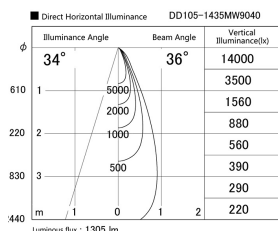

Item no. DD105-1435MW9040

Series Name: Φ 100 Lens type Adjustable downlight, Antiglare

Installation	Recessed mount
Type	
Fixture wattage	14W
Beam angle	36 deg
Color Temp.	4000K
CRI	Ra>90
Luminous	1304 lm
Body	Die-cast aluminum alloy
Body finish	N/A
Trim finish	White
Reflector finish	Mirror
IP Rate	IP20
Light source	COB module
Input Voltage	AC220~240V
Dimming Type	Non-Dimmable
Certificate	CCC
Cut Hole	100mm

Height (Weight)	
31.8W	152 (0.9kg)
24.3W	152 (0.9kg)
21.0W	115 (0.8kg)
14.0W	115 (0.8kg)