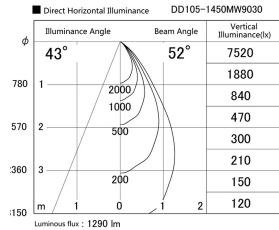

Item no. DD105-1450MW9030

Series Name: Φ 100 Lens type Adjustable downlight, Antiglare

Installation	Recessed mount
Type	Φ 100 Lens type Adjustable downlight, Antiglare
Fixture wattage	14W
Beam angle	52 deg
Color Temp.	3000K
CRI	Ra>90
Luminous	1290 lm
Body	Die-cast aluminum alloy
Body finish	N/A
Trim finish	White
Reflector finish	Mirror
IP Rate	IP20
Light source	COB module
Input Voltage	AC220~240V
Dimming Type	Non-Dimmable
Certificate	CCC
Cut Hole	100mm

Height (Weight)	
31.8W	152 (0.9kg)
24.3W	152 (0.9kg)
21.0W	115 (0.8kg)
14.0W	115 (0.8kg)