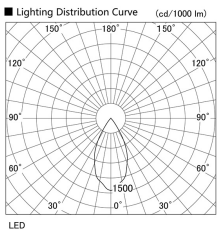

Item no. DD105-1450MW9030

Series Name:  $\Phi$ 100 Lens type Adjustable downlight, Antiglare

Installation	Recessed mount
Type	
Fixture wattage	14W
Beam angle	52 deg
Color Temp.	3000K
CRI	Ra>90
Luminous	1290 lm
Body	Die-cast aluminum alloy
Body finish	N/A
Trim finish	White
Reflector finish	Mirror
IP Rate	IP20
Light source	COB module
Input Voltage	AC220~240V
Dimming Type	Non-Dimmable
Certificate	CCC
Cut Hole	100mm

Height (Weight)	
31.8W	152 (0.9kg)
24.3W	152 (0.9kg)
21.0W	115 (0.8kg)
14.0W	115 (0.8kg)