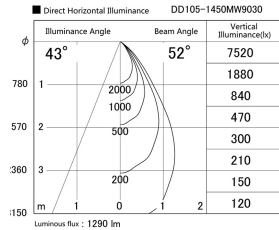

Item no. DD105-1450MW9030

Series Name:  $\Phi$ 100 Lens type Adjustable downlight, Antiglare

Installation	Recessed mount
Type	
Fixture wattage	14W
Beam angle	52 deg
Color Temp.	3000K
CRI	Ra>90
Luminous	1290 lm
Body	Die-cast aluminum alloy
Body finish	N/A
Trim finish	White
Reflector finish	Mirror
IP Rate	IP20
Light source	COB module
Input Voltage	AC220~240V
Dimming Type	Non-Dimmable
Certificate	CCC
Cut Hole	100mm

Height (Weight)	
31.8W	152 (0.9kg)
24.3W	152 (0.9kg)
21.0W	115 (0.8kg)
14.0W	115 (0.8kg)