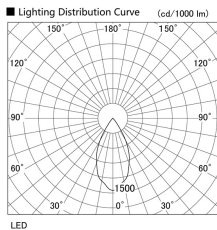

Item no. DD105-1450MW9030

Series Name: Φ 100 Lens type Adjustable downlight, Antiglare

Installation	Recessed mount
Type	Φ 100 Lens type Adjustable downlight, Antiglare
Fixture wattage	14W
Beam angle	52 deg
Color Temp.	3000K
CRI	Ra>90
Luminous	1290 lm
Body	Die-cast aluminum alloy
Body finish	N/A
Trim finish	White
Reflector finish	Mirror
IP Rate	IP20
Light source	COB module
Input Voltage	AC220~240V
Dimming Type	Non-Dimmable
Certificate	CCC
Cut Hole	100mm

Height (Weight)	
31.8W	152 (0.9kg)
24.3W	152 (0.9kg)
21.0W	115 (0.8kg)
14.0W	115 (0.8kg)