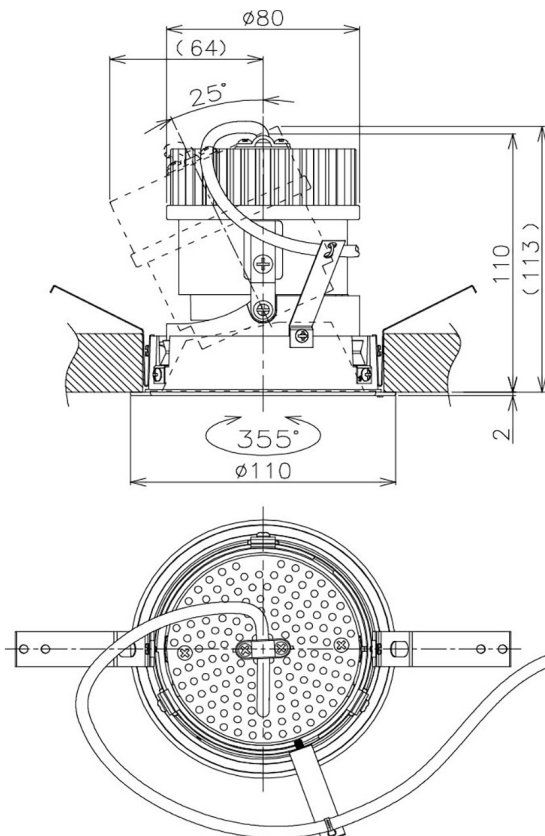

Item no. DD105-1450MW9030

Series Name: Φ 100 Lens type Adjustable downlight, Antiglare

Installation	Recessed mount
Type	Φ 100 Lens type Adjustable downlight, Antiglare
Fixture wattage	14W
Beam angle	52 deg
Color Temp.	3000K
CRI	Ra>90
Luminous	1290 lm
Body	Die-cast aluminum alloy
Body finish	N/A
Trim finish	White
Reflector finish	Mirror
IP Rate	IP20
Light source	COB module
Input Voltage	AC220~240V
Dimming Type	Non-Dimmable
Certificate	CCC
Cut Hole	100mm

Height (Weight)	
31.8W	152 (0.9kg)
24.3W	152 (0.9kg)
21.0W	115 (0.8kg)
14.0W	115 (0.8kg)