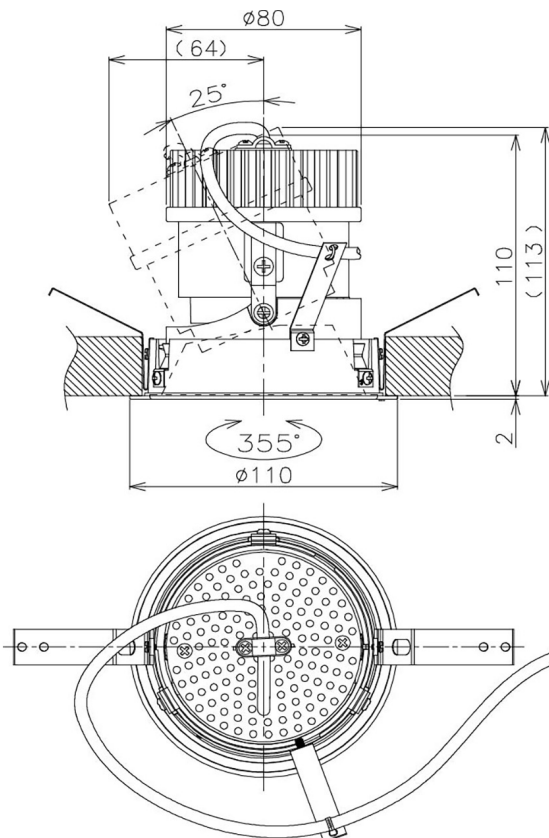

Item no. DD105-2115MW9027

Series Name:  $\Phi$ 100 Lens type Adjustable downlight, Antiglare

Installation	Recessed mount
Type	
Fixture wattage	21W
Beam angle	17 deg
Color Temp.	2700K
CRI	Ra>90
Luminous	1653 lm
Body	Die-cast aluminum alloy
Body finish	N/A
Trim finish	White
Reflector finish	Mirror
IP Rate	IP20
Light source	COB module
Input Voltage	AC220~240V
Dimming Type	Non-Dimmable
Certificate	CCC
Cut Hole	100mm

Height (Weight)	
31.8W	152 (0.9kg)
24.3W	152 (0.9kg)
21.0W	115 (0.8kg)
14.0W	115 (0.8kg)