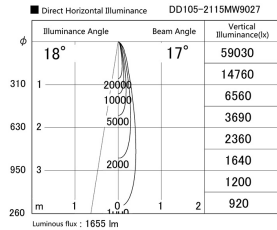

Item no. DD105-2115MW9027

Series Name:  $\Phi$ 100 Lens type Adjustable downlight, Antiglare

Installation	Recessed mount
Type	
Fixture wattage	21W
Beam angle	17 deg
Color Temp.	2700K
CRI	Ra>90
Luminous	1653 lm
Body	Die-cast aluminum alloy
Body finish	N/A
Trim finish	White
Reflector finish	Mirror
IP Rate	IP20
Light source	COB module
Input Voltage	AC220~240V
Dimming Type	Non-Dimmable
Certificate	CCC
Cut Hole	100mm

Height (Weight)	
31.8W	152 (0.9kg)
24.3W	152 (0.9kg)
21.0W	115 (0.8kg)
14.0W	115 (0.8kg)