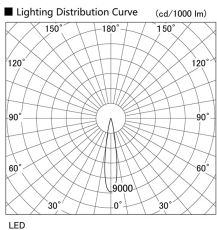

Item no. DD105-2115MW9027

Series Name:  $\Phi$ 100 Lens type Adjustable downlight, Antiglare

Installation	Recessed mount
Type	
Fixture wattage	21W
Beam angle	17 deg
Color Temp.	2700K
CRI	Ra>90
Luminous	1653 lm
Body	Die-cast aluminum alloy
Body finish	N/A
Trim finish	White
Reflector finish	Mirror
IP Rate	IP20
Light source	COB module
Input Voltage	AC220~240V
Dimming Type	Non-Dimmable
Certificate	CCC
Cut Hole	100mm

Height (Weight)	
31.8W	152 (0.9kg)
24.3W	152 (0.9kg)
21.0W	115 (0.8kg)
14.0W	115 (0.8kg)