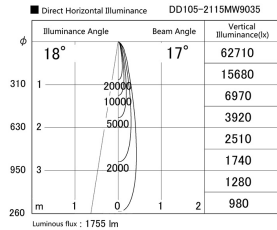

Item no. DD105-2115MW9035

Series Name:  $\Phi$ 100 Lens type Adjustable downlight, Antiglare

|                  |                         |
|------------------|-------------------------|
| Installation     | Recessed mount          |
| Type             |                         |
| Fixture wattage  | 21W                     |
| Beam angle       | 17 deg                  |
| Color Temp.      | 3500K                   |
| CRI              | Ra>90                   |
| Luminous         | 1756 lm                 |
| Body             | Die-cast aluminum alloy |
| Body finish      | N/A                     |
| Trim finish      | White                   |
| Reflector finish | Mirror                  |
| IP Rate          | IP20                    |
| Light source     | COB module              |
| Input Voltage    | AC220~240V              |
| Dimming Type     | Non-Dimmable            |
| Certificate      | CCC                     |
| Cut Hole         | 100mm                   |

| Height (Weight) |             |
|-----------------|-------------|
| 31.8W           | 152 (0.9kg) |
| 24.3W           | 152 (0.9kg) |
| 21.0W           | 115 (0.8kg) |
| 14.0W           | 115 (0.8kg) |