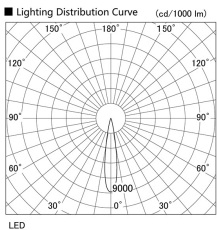

Item no. DD105-2115MW9035

Series Name: Φ 100 Lens type Adjustable downlight, Antiglare

Installation	Recessed mount
Type	Φ 100 Lens type Adjustable downlight, Antiglare
Fixture wattage	21W
Beam angle	17 deg
Color Temp.	3500K
CRI	Ra>90
Luminous	1756 lm
Body	Die-cast aluminum alloy
Body finish	N/A
Trim finish	White
Reflector finish	Mirror
IP Rate	IP20
Light source	COB module
Input Voltage	AC220~240V
Dimming Type	Non-Dimmable
Certificate	CCC
Cut Hole	100mm

Height (Weight)	
31.8W	152 (0.9kg)
24.3W	152 (0.9kg)
21.0W	115 (0.8kg)
14.0W	115 (0.8kg)