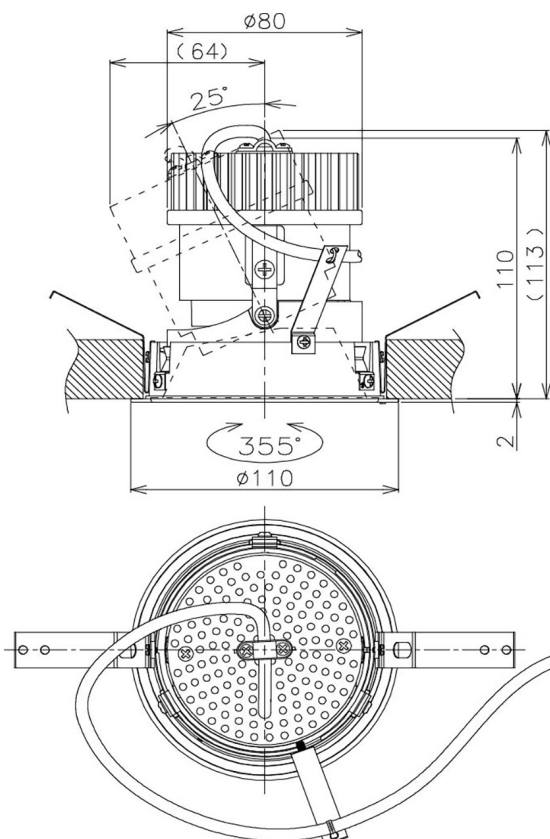

Item no. DD105-2115MW9035

Series Name:  $\Phi$ 100 Lens type Adjustable downlight, Antiglare

|                  |                         |
|------------------|-------------------------|
| Installation     | Recessed mount          |
| Type             |                         |
| Fixture wattage  | 21W                     |
| Beam angle       | 17 deg                  |
| Color Temp.      | 3500K                   |
| CRI              | Ra>90                   |
| Luminous         | 1756 lm                 |
| Body             | Die-cast aluminum alloy |
| Body finish      | N/A                     |
| Trim finish      | White                   |
| Reflector finish | Mirror                  |
| IP Rate          | IP20                    |
| Light source     | COB module              |
| Input Voltage    | AC220~240V              |
| Dimming Type     | Non-Dimmable            |
| Certificate      | CCC                     |
| Cut Hole         | 100mm                   |

| Height (Weight) |             |
|-----------------|-------------|
| 31.8W           | 152 (0.9kg) |
| 24.3W           | 152 (0.9kg) |
| 21.0W           | 115 (0.8kg) |
| 14.0W           | 115 (0.8kg) |