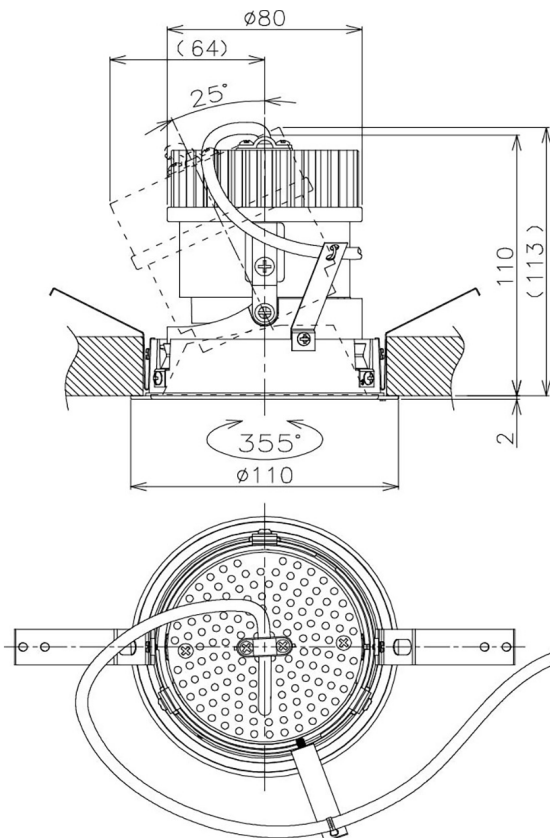

Item no. DD105-2115MW9035

Series Name: Φ 100 Lens type Adjustable downlight, Antiglare

Installation	Recessed mount
Type	Φ 100 Lens type Adjustable downlight, Antiglare
Fixture wattage	21W
Beam angle	17 deg
Color Temp.	3500K
CRI	Ra>90
Luminous	1756 lm
Body	Die-cast aluminum alloy
Body finish	N/A
Trim finish	White
Reflector finish	Mirror
IP Rate	IP20
Light source	COB module
Input Voltage	AC220~240V
Dimming Type	Non-Dimmable
Certificate	CCC
Cut Hole	100mm

Height (Weight)	
31.8W	152 (0.9kg)
24.3W	152 (0.9kg)
21.0W	115 (0.8kg)
14.0W	115 (0.8kg)