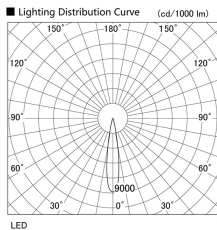

Item no. DD105-2115MW9035

Series Name:  $\Phi$ 100 Lens type Adjustable downlight, Antiglare

|                  |                         |
|------------------|-------------------------|
| Installation     | Recessed mount          |
| Type             |                         |
| Fixture wattage  | 21W                     |
| Beam angle       | 17 deg                  |
| Color Temp.      | 3500K                   |
| CRI              | Ra>90                   |
| Luminous         | 1756 lm                 |
| Body             | Die-cast aluminum alloy |
| Body finish      | N/A                     |
| Trim finish      | White                   |
| Reflector finish | Mirror                  |
| IP Rate          | IP20                    |
| Light source     | COB module              |
| Input Voltage    | AC220~240V              |
| Dimming Type     | Non-Dimmable            |
| Certificate      | CCC                     |
| Cut Hole         | 100mm                   |

| Height (Weight) |             |
|-----------------|-------------|
| 31.8W           | 152 (0.9kg) |
| 24.3W           | 152 (0.9kg) |
| 21.0W           | 115 (0.8kg) |
| 14.0W           | 115 (0.8kg) |