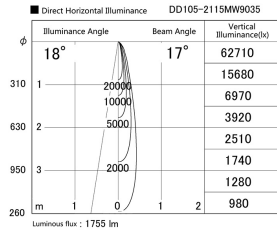

Item no. DD105-2115MW9035

Series Name: Φ 100 Lens type Adjustable downlight, Antiglare

Installation	Recessed mount
Type	Φ 100 Lens type Adjustable downlight, Antiglare
Fixture wattage	21W
Beam angle	17 deg
Color Temp.	3500K
CRI	Ra>90
Luminous	1756 lm
Body	Die-cast aluminum alloy
Body finish	N/A
Trim finish	White
Reflector finish	Mirror
IP Rate	IP20
Light source	COB module
Input Voltage	AC220~240V
Dimming Type	Non-Dimmable
Certificate	CCC
Cut Hole	100mm

Height (Weight)	
31.8W	152 (0.9kg)
24.3W	152 (0.9kg)
21.0W	115 (0.8kg)
14.0W	115 (0.8kg)