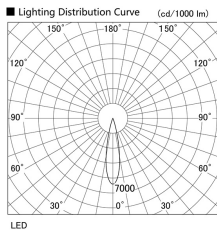

Item no. DD105-2120MW9027

Series Name: Φ 100 Lens type Adjustable downlight, Antiglare

Installation	Recessed mount
Type	
Fixture wattage	21W
Beam angle	22 deg
Color Temp.	2700K
CRI	Ra>90
Luminous	1769 lm
Body	Die-cast aluminum alloy
Body finish	N/A
Trim finish	White
Reflector finish	Mirror
IP Rate	IP20
Light source	COB module
Input Voltage	AC220~240V
Dimming Type	Non-Dimmable
Certificate	CCC
Cut Hole	100mm

Height (Weight)	
31.8W	152 (0.9kg)
24.3W	152 (0.9kg)
21.0W	115 (0.8kg)
14.0W	115 (0.8kg)