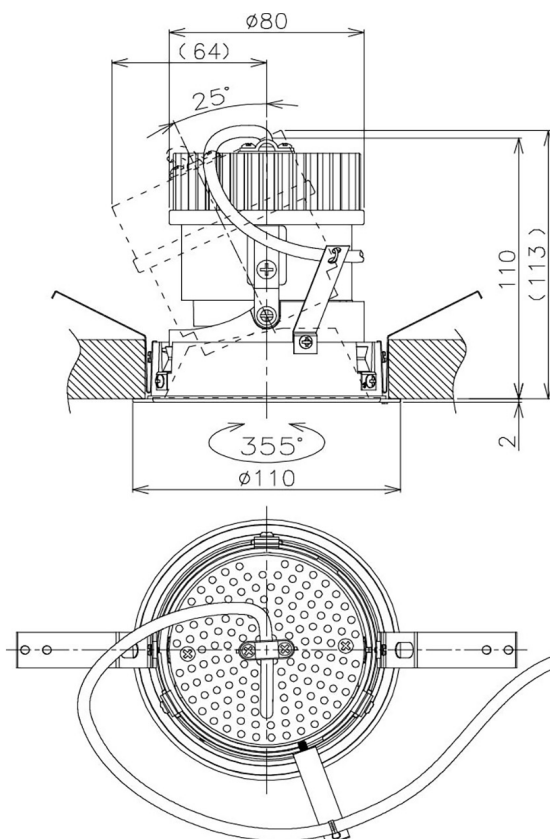

Item no. DD105-2120MW9027

Series Name: Φ 100 Lens type Adjustable downlight, Antiglare

Installation	Recessed mount
Type	
Fixture wattage	21W
Beam angle	22 deg
Color Temp.	2700K
CRI	Ra>90
Luminous	1769 lm
Body	Die-cast aluminum alloy
Body finish	N/A
Trim finish	White
Reflector finish	Mirror
IP Rate	IP20
Light source	COB module
Input Voltage	AC220~240V
Dimming Type	Non-Dimmable
Certificate	CCC
Cut Hole	100mm

Height (Weight)	
31.8W	152 (0.9kg)
24.3W	152 (0.9kg)
21.0W	115 (0.8kg)
14.0W	115 (0.8kg)