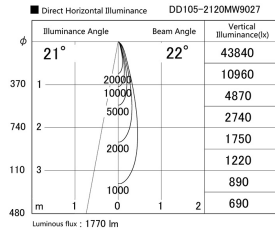

Item no. DD105-2120MW9027

Series Name: Φ 100 Lens type Adjustable downlight, Antiglare

Installation	Recessed mount
Type	
Fixture wattage	21W
Beam angle	22 deg
Color Temp.	2700K
CRI	Ra>90
Luminous	1769 lm
Body	Die-cast aluminum alloy
Body finish	N/A
Trim finish	White
Reflector finish	Mirror
IP Rate	IP20
Light source	COB module
Input Voltage	AC220~240V
Dimming Type	Non-Dimmable
Certificate	CCC
Cut Hole	100mm

Height (Weight)	
31.8W	152 (0.9kg)
24.3W	152 (0.9kg)
21.0W	115 (0.8kg)
14.0W	115 (0.8kg)