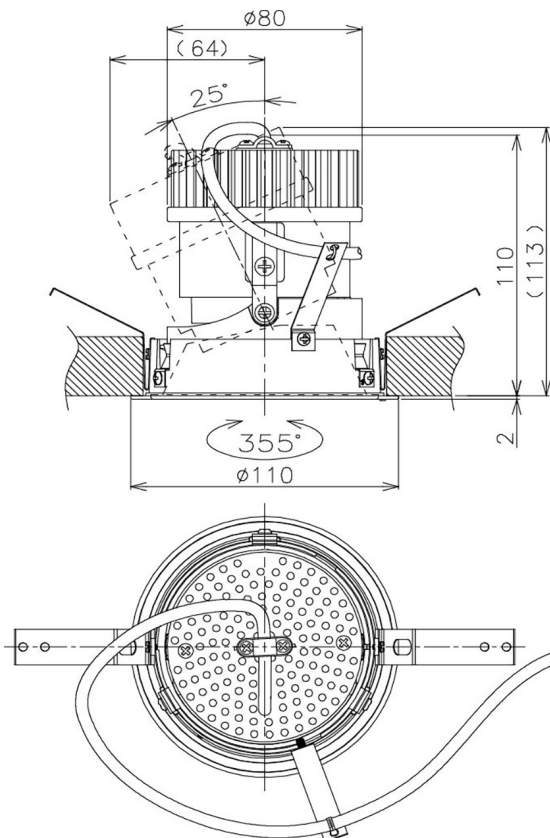

Item no. DD105-2120MW9030

Series Name: Φ 100 Lens type Adjustable downlight, Antiglare

| | |
|------------------|--|
| Installation | Recessed mount |
| Type | Φ 100 Lens type Adjustable downlight, Antiglare |
| Fixture wattage | 21W |
| Beam angle | 22 deg |
| Color Temp. | 3000K |
| CRI | Ra>90 |
| Luminous | 1843 lm |
| Body | Die-cast aluminum alloy |
| Body finish | N/A |
| Trim finish | White |
| Reflector finish | Mirror |
| IP Rate | IP20 |
| Light source | COB module |
| Input Voltage | AC220~240V |
| Dimming Type | Non-Dimmable |
| Certificate | CCC |
| Cut Hole | 100mm |

| Height (Weight) | |
|-----------------|-------------|
| 31.8W | 152 (0.9kg) |
| 24.3W | 152 (0.9kg) |
| 21.0W | 115 (0.8kg) |
| 14.0W | 115 (0.8kg) |