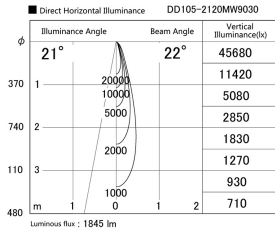

Item no. DD105-2120MW9030

Series Name: Φ 100 Lens type Adjustable downlight, Antiglare

| | |
|------------------|--|
| Installation | Recessed mount |
| Type | Φ 100 Lens type Adjustable downlight, Antiglare |
| Fixture wattage | 21W |
| Beam angle | 22 deg |
| Color Temp. | 3000K |
| CRI | Ra>90 |
| Luminous | 1843 lm |
| Body | Die-cast aluminum alloy |
| Body finish | N/A |
| Trim finish | White |
| Reflector finish | Mirror |
| IP Rate | IP20 |
| Light source | COB module |
| Input Voltage | AC220~240V |
| Dimming Type | Non-Dimmable |
| Certificate | CCC |
| Cut Hole | 100mm |

| Height (Weight) | |
|-----------------|-------------|
| 31.8W | 152 (0.9kg) |
| 24.3W | 152 (0.9kg) |
| 21.0W | 115 (0.8kg) |
| 14.0W | 115 (0.8kg) |