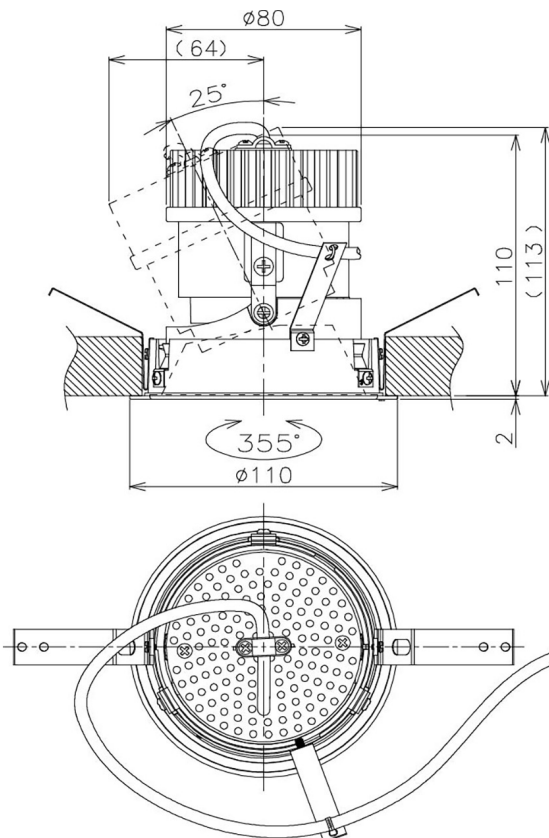

Item no. DD105-2120MW9030

Series Name: Φ 100 Lens type Adjustable downlight, Antiglare

Installation	Recessed mount
Type	
Fixture wattage	21W
Beam angle	22 deg
Color Temp.	3000K
CRI	Ra>90
Luminous	1843 lm
Body	Die-cast aluminum alloy
Body finish	N/A
Trim finish	White
Reflector finish	Mirror
IP Rate	IP20
Light source	COB module
Input Voltage	AC220~240V
Dimming Type	Non-Dimmable
Certificate	CCC
Cut Hole	100mm

Height (Weight)	
31.8W	152 (0.9kg)
24.3W	152 (0.9kg)
21.0W	115 (0.8kg)
14.0W	115 (0.8kg)