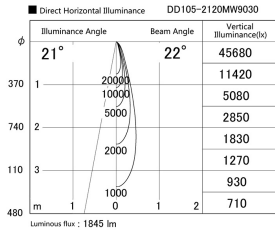

Item no. DD105-2120MW9030

Series Name: Φ 100 Lens type Adjustable downlight, Antiglare

Installation	Recessed mount
Type	
Fixture wattage	21W
Beam angle	22 deg
Color Temp.	3000K
CRI	Ra>90
Luminous	1843 lm
Body	Die-cast aluminum alloy
Body finish	N/A
Trim finish	White
Reflector finish	Mirror
IP Rate	IP20
Light source	COB module
Input Voltage	AC220~240V
Dimming Type	Non-Dimmable
Certificate	CCC
Cut Hole	100mm

Height (Weight)	
31.8W	152 (0.9kg)
24.3W	152 (0.9kg)
21.0W	115 (0.8kg)
14.0W	115 (0.8kg)