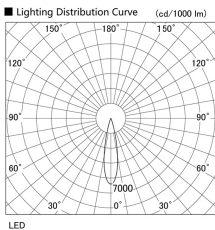

Item no. DD105-2120MW9030

Series Name: Φ 100 Lens type Adjustable downlight, Antiglare

| | |
|------------------|--|
| Installation | Recessed mount |
| Type | Φ 100 Lens type Adjustable downlight, Antiglare |
| Fixture wattage | 21W |
| Beam angle | 22 deg |
| Color Temp. | 3000K |
| CRI | Ra>90 |
| Luminous | 1843 lm |
| Body | Die-cast aluminum alloy |
| Body finish | N/A |
| Trim finish | White |
| Reflector finish | Mirror |
| IP Rate | IP20 |
| Light source | COB module |
| Input Voltage | AC220~240V |
| Dimming Type | Non-Dimmable |
| Certificate | CCC |
| Cut Hole | 100mm |

| Height (Weight) | |
|-----------------|-------------|
| 31.8W | 152 (0.9kg) |
| 24.3W | 152 (0.9kg) |
| 21.0W | 115 (0.8kg) |
| 14.0W | 115 (0.8kg) |