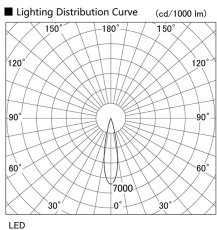

Item no. DD105-2120MW9030

Series Name: Φ 100 Lens type Adjustable downlight, Antiglare

Installation	Recessed mount
Type	
Fixture wattage	21W
Beam angle	22 deg
Color Temp.	3000K
CRI	Ra>90
Luminous	1843 lm
Body	Die-cast aluminum alloy
Body finish	N/A
Trim finish	White
Reflector finish	Mirror
IP Rate	IP20
Light source	COB module
Input Voltage	AC220~240V
Dimming Type	Non-Dimmable
Certificate	CCC
Cut Hole	100mm

Height (Weight)	
31.8W	152 (0.9kg)
24.3W	152 (0.9kg)
21.0W	115 (0.8kg)
14.0W	115 (0.8kg)