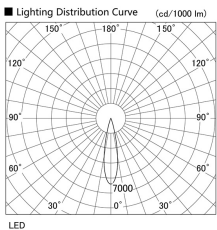

Item no. DD105-2120MW9035

Series Name: Φ 100 Lens type Adjustable downlight, Antiglare

Installation	Recessed mount
Type	Φ 100 Lens type Adjustable downlight, Antiglare
Fixture wattage	21W
Beam angle	22 deg
Color Temp.	3500K
CRI	Ra>90
Luminous	1880 lm
Body	Die-cast aluminum alloy
Body finish	N/A
Trim finish	White
Reflector finish	Mirror
IP Rate	IP20
Light source	COB module
Input Voltage	AC220~240V
Dimming Type	Non-Dimmable
Certificate	CCC
Cut Hole	100mm

Height (Weight)	
31.8W	152 (0.9kg)
24.3W	152 (0.9kg)
21.0W	115 (0.8kg)
14.0W	115 (0.8kg)