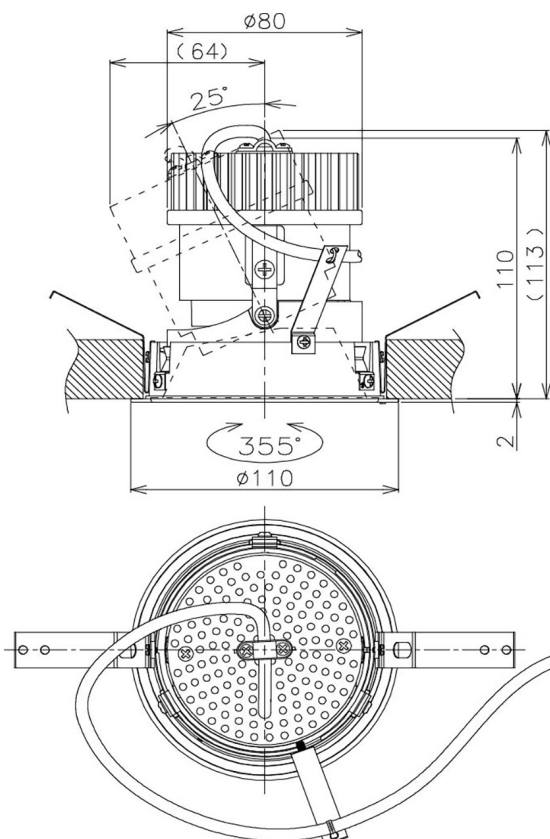

Item no. DD105-2120MW9035

Series Name: Φ 100 Lens type Adjustable downlight, Antiglare

Installation	Recessed mount
Type	
Fixture wattage	21W
Beam angle	22 deg
Color Temp.	3500K
CRI	Ra>90
Luminous	1880 lm
Body	Die-cast aluminum alloy
Body finish	N/A
Trim finish	White
Reflector finish	Mirror
IP Rate	IP20
Light source	COB module
Input Voltage	AC220~240V
Dimming Type	Non-Dimmable
Certificate	CCC
Cut Hole	100mm

Height (Weight)	
31.8W	152 (0.9kg)
24.3W	152 (0.9kg)
21.0W	115 (0.8kg)
14.0W	115 (0.8kg)