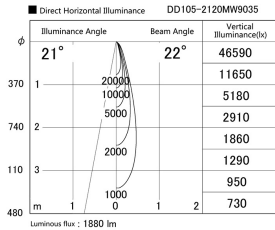

Item no. DD105-2120MW9035

Series Name:  $\Phi$ 100 Lens type Adjustable downlight, Antiglare

Installation	Recessed mount
Type	
Fixture wattage	21W
Beam angle	22 deg
Color Temp.	3500K
CRI	Ra>90
Luminous	1880 lm
Body	Die-cast aluminum alloy
Body finish	N/A
Trim finish	White
Reflector finish	Mirror
IP Rate	IP20
Light source	COB module
Input Voltage	AC220~240V
Dimming Type	Non-Dimmable
Certificate	CCC
Cut Hole	100mm

Height (Weight)	
31.8W	152 (0.9kg)
24.3W	152 (0.9kg)
21.0W	115 (0.8kg)
14.0W	115 (0.8kg)