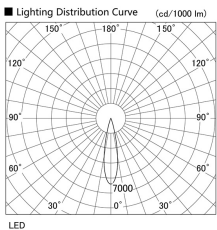

Item no. DD105-2120MW9035

Series Name:  $\Phi$ 100 Lens type Adjustable downlight, Antiglare

Installation	Recessed mount
Type	
Fixture wattage	21W
Beam angle	22 deg
Color Temp.	3500K
CRI	Ra>90
Luminous	1880 lm
Body	Die-cast aluminum alloy
Body finish	N/A
Trim finish	White
Reflector finish	Mirror
IP Rate	IP20
Light source	COB module
Input Voltage	AC220~240V
Dimming Type	Non-Dimmable
Certificate	CCC
Cut Hole	100mm

Height (Weight)	
31.8W	152 (0.9kg)
24.3W	152 (0.9kg)
21.0W	115 (0.8kg)
14.0W	115 (0.8kg)