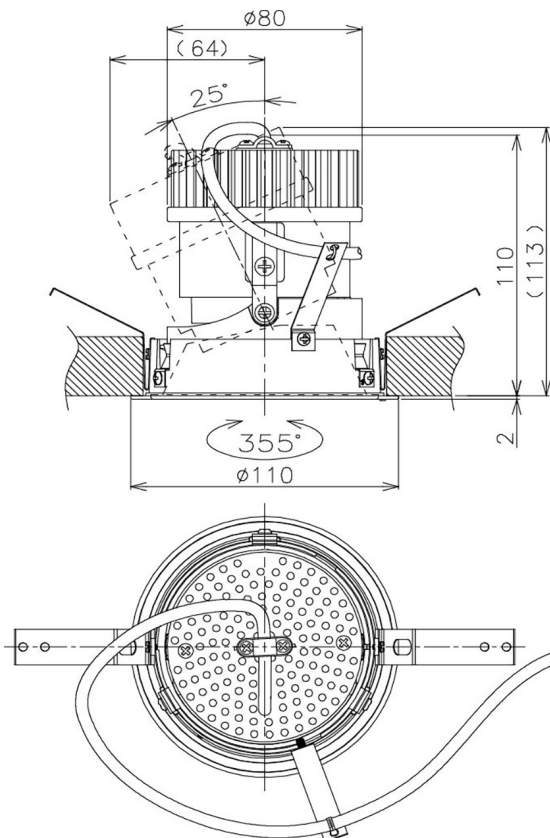

Item no. DD105-2120MW9035

Series Name: Φ 100 Lens type Adjustable downlight, Antiglare

Installation	Recessed mount
Type	Φ 100 Lens type Adjustable downlight, Antiglare
Fixture wattage	21W
Beam angle	22 deg
Color Temp.	3500K
CRI	Ra>90
Luminous	1880 lm
Body	Die-cast aluminum alloy
Body finish	N/A
Trim finish	White
Reflector finish	Mirror
IP Rate	IP20
Light source	COB module
Input Voltage	AC220~240V
Dimming Type	Non-Dimmable
Certificate	CCC
Cut Hole	100mm

Height (Weight)	
31.8W	152 (0.9kg)
24.3W	152 (0.9kg)
21.0W	115 (0.8kg)
14.0W	115 (0.8kg)