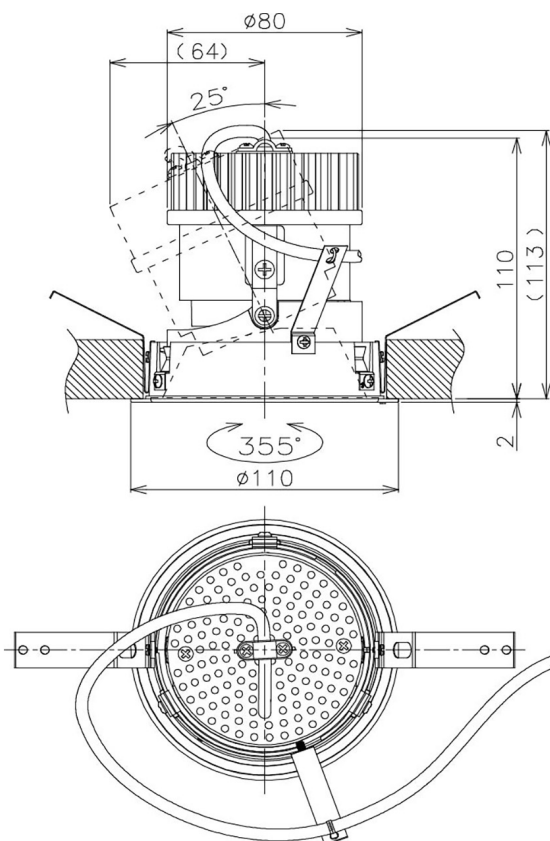

Item no. DD105-2120MW9035

Series Name:  $\Phi$ 100 Lens type Adjustable downlight, Antiglare

Installation	Recessed mount
Type	
Fixture wattage	21W
Beam angle	22 deg
Color Temp.	3500K
CRI	Ra>90
Luminous	1880 lm
Body	Die-cast aluminum alloy
Body finish	N/A
Trim finish	White
Reflector finish	Mirror
IP Rate	IP20
Light source	COB module
Input Voltage	AC220~240V
Dimming Type	Non-Dimmable
Certificate	CCC
Cut Hole	100mm

Height (Weight)	
31.8W	152 (0.9kg)
24.3W	152 (0.9kg)
21.0W	115 (0.8kg)
14.0W	115 (0.8kg)