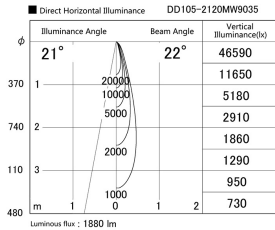

Item no. DD105-2120MW9035

Series Name: Φ 100 Lens type Adjustable downlight, Antiglare

Installation	Recessed mount
Type	Φ 100 Lens type Adjustable downlight, Antiglare
Fixture wattage	21W
Beam angle	22 deg
Color Temp.	3500K
CRI	Ra>90
Luminous	1880 lm
Body	Die-cast aluminum alloy
Body finish	N/A
Trim finish	White
Reflector finish	Mirror
IP Rate	IP20
Light source	COB module
Input Voltage	AC220~240V
Dimming Type	Non-Dimmable
Certificate	CCC
Cut Hole	100mm

Height (Weight)	
31.8W	152 (0.9kg)
24.3W	152 (0.9kg)
21.0W	115 (0.8kg)
14.0W	115 (0.8kg)