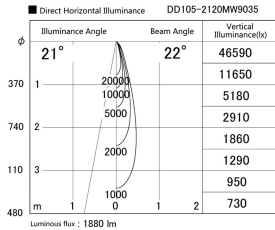

Item no. DD105-2120MW9035

Series Name: Φ 100 Lens type Adjustable downlight, Antiglare

Installation	Recessed mount
Type	
Fixture wattage	21W
Beam angle	22 deg
Color Temp.	3500K
CRI	Ra>90
Luminous	1880 lm
Body	Die-cast aluminum alloy
Body finish	N/A
Trim finish	White
Reflector finish	Mirror
IP Rate	IP20
Light source	COB module
Input Voltage	AC220~240V
Dimming Type	Non-Dimmable
Certificate	CCC
Cut Hole	100mm

Height (Weight)	
31.8W	152 (0.9kg)
24.3W	152 (0.9kg)
21.0W	115 (0.8kg)
14.0W	115 (0.8kg)