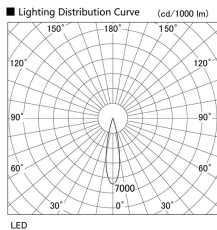

Item no. DD105-2120MW9035

Series Name: Φ 100 Lens type Adjustable downlight, Antiglare

Installation	Recessed mount
Type	
Fixture wattage	21W
Beam angle	22 deg
Color Temp.	3500K
CRI	Ra>90
Luminous	1880 lm
Body	Die-cast aluminum alloy
Body finish	N/A
Trim finish	White
Reflector finish	Mirror
IP Rate	IP20
Light source	COB module
Input Voltage	AC220~240V
Dimming Type	Non-Dimmable
Certificate	CCC
Cut Hole	100mm

Height (Weight)	
31.8W	152 (0.9kg)
24.3W	152 (0.9kg)
21.0W	115 (0.8kg)
14.0W	115 (0.8kg)