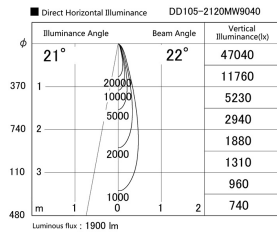

Item no. DD105-2120MW9040

Series Name: Φ 100 Lens type Adjustable downlight, Antiglare

Installation	Recessed mount
Type	
Fixture wattage	21W
Beam angle	22 deg
Color Temp.	4000K
CRI	Ra>90
Luminous	1898 lm
Body	Die-cast aluminum alloy
Body finish	N/A
Trim finish	White
Reflector finish	Mirror
IP Rate	IP20
Light source	COB module
Input Voltage	AC220~240V
Dimming Type	Non-Dimmable
Certificate	CCC
Cut Hole	100mm

Height (Weight)	
31.8W	152 (0.9kg)
24.3W	152 (0.9kg)
21.0W	115 (0.8kg)
14.0W	115 (0.8kg)