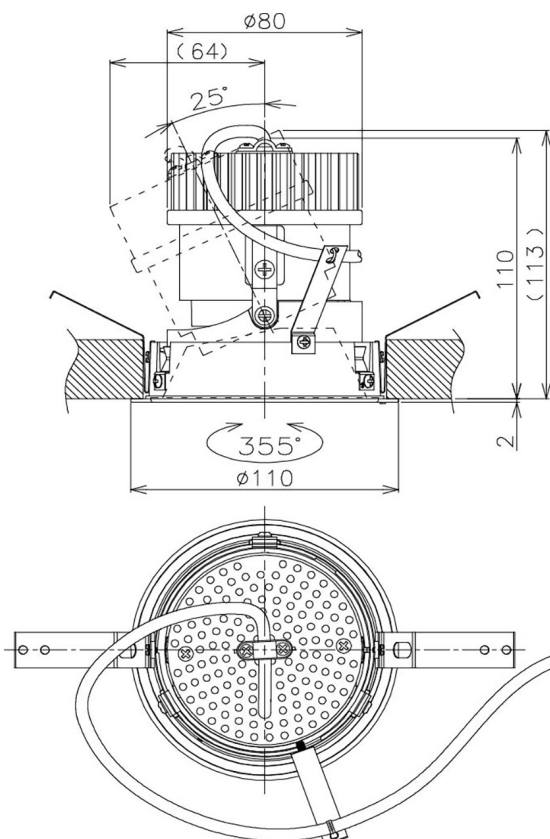

Item no. DD105-2120MW9040

Series Name: Φ 100 Lens type Adjustable downlight, Antiglare

Installation	Recessed mount
Type	
Fixture wattage	21W
Beam angle	22 deg
Color Temp.	4000K
CRI	Ra>90
Luminous	1898 lm
Body	Die-cast aluminum alloy
Body finish	N/A
Trim finish	White
Reflector finish	Mirror
IP Rate	IP20
Light source	COB module
Input Voltage	AC220~240V
Dimming Type	Non-Dimmable
Certificate	CCC
Cut Hole	100mm

Height (Weight)	
31.8W	152 (0.9kg)
24.3W	152 (0.9kg)
21.0W	115 (0.8kg)
14.0W	115 (0.8kg)