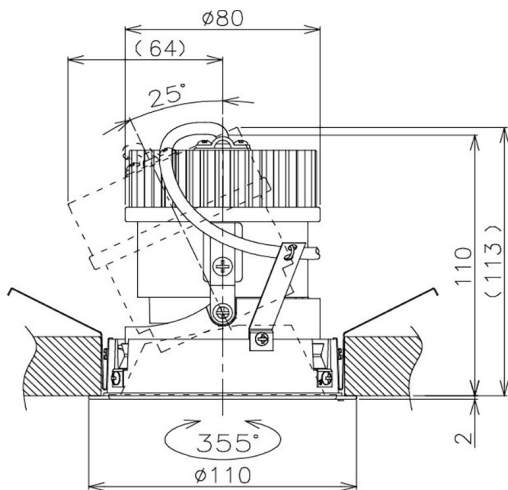

Item no. DD105-2120MW9040

Series Name: Φ 100 Lens type Adjustable downlight, Antiglare

Installation	Recessed mount
Type	Φ 100 Lens type Adjustable downlight, Antiglare
Fixture wattage	21W
Beam angle	22 deg
Color Temp.	4000K
CRI	Ra>90
Luminous	1898 lm
Body	Die-cast aluminum alloy
Body finish	N/A
Trim finish	White
Reflector finish	Mirror
IP Rate	IP20
Light source	COB module
Input Voltage	AC220~240V
Dimming Type	Non-Dimmable
Certificate	CCC
Cut Hole	100mm

Height (Weight)	
31.8W	152 (0.9kg)
24.3W	152 (0.9kg)
21.0W	115 (0.8kg)
14.0W	115 (0.8kg)