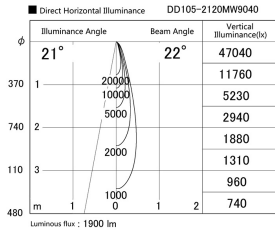

Item no. DD105-2120MW9040

Series Name: Φ 100 Lens type Adjustable downlight, Antiglare

Installation	Recessed mount
Type	Φ 100 Lens type Adjustable downlight, Antiglare
Fixture wattage	21W
Beam angle	22 deg
Color Temp.	4000K
CRI	Ra>90
Luminous	1898 lm
Body	Die-cast aluminum alloy
Body finish	N/A
Trim finish	White
Reflector finish	Mirror
IP Rate	IP20
Light source	COB module
Input Voltage	AC220~240V
Dimming Type	Non-Dimmable
Certificate	CCC
Cut Hole	100mm

Height (Weight)	
31.8W	152 (0.9kg)
24.3W	152 (0.9kg)
21.0W	115 (0.8kg)
14.0W	115 (0.8kg)