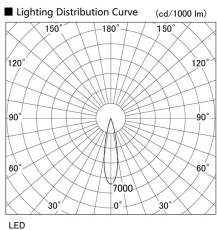

Item no. DD105-2120MW9040

Series Name: Φ 100 Lens type Adjustable downlight, Antiglare

Installation	Recessed mount
Type	Φ 100 Lens type Adjustable downlight, Antiglare
Fixture wattage	21W
Beam angle	22 deg
Color Temp.	4000K
CRI	Ra>90
Luminous	1898 lm
Body	Die-cast aluminum alloy
Body finish	N/A
Trim finish	White
Reflector finish	Mirror
IP Rate	IP20
Light source	COB module
Input Voltage	AC220~240V
Dimming Type	Non-Dimmable
Certificate	CCC
Cut Hole	100mm

Height (Weight)	
31.8W	152 (0.9kg)
24.3W	152 (0.9kg)
21.0W	115 (0.8kg)
14.0W	115 (0.8kg)