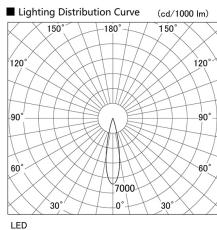

Item no. DD105-2120MW9040

Series Name: Φ 100 Lens type Adjustable downlight, Antiglare

Installation	Recessed mount
Type	
Fixture wattage	21W
Beam angle	22 deg
Color Temp.	4000K
CRI	Ra>90
Luminous	1898 lm
Body	Die-cast aluminum alloy
Body finish	N/A
Trim finish	White
Reflector finish	Mirror
IP Rate	IP20
Light source	COB module
Input Voltage	AC220~240V
Dimming Type	Non-Dimmable
Certificate	CCC
Cut Hole	100mm

Height (Weight)	
31.8W	152 (0.9kg)
24.3W	152 (0.9kg)
21.0W	115 (0.8kg)
14.0W	115 (0.8kg)