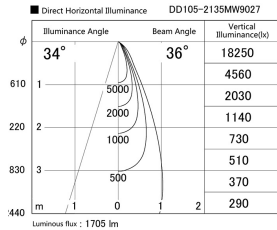

Item no. DD105-2135MW9027

Series Name: Φ 100 Lens type Adjustable downlight, Antiglare

Installation	Recessed mount
Type	Φ 100 Lens type Adjustable downlight, Antiglare
Fixture wattage	21W
Beam angle	36 deg
Color Temp.	2700K
CRI	Ra>90
Luminous	1703 lm
Body	Die-cast aluminum alloy
Body finish	N/A
Trim finish	White
Reflector finish	Mirror
IP Rate	IP20
Light source	COB module
Input Voltage	AC220~240V
Dimming Type	Non-Dimmable
Certificate	CCC
Cut Hole	100mm

Height (Weight)	
31.8W	152 (0.9kg)
24.3W	152 (0.9kg)
21.0W	115 (0.8kg)
14.0W	115 (0.8kg)