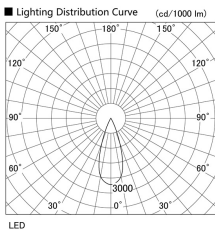

Item no. DD105-2135MW9027

Series Name: Φ 100 Lens type Adjustable downlight, Antiglare

Installation	Recessed mount
Type	Φ 100 Lens type Adjustable downlight, Antiglare
Fixture wattage	21W
Beam angle	36 deg
Color Temp.	2700K
CRI	Ra>90
Luminous	1703 lm
Body	Die-cast aluminum alloy
Body finish	N/A
Trim finish	White
Reflector finish	Mirror
IP Rate	IP20
Light source	COB module
Input Voltage	AC220~240V
Dimming Type	Non-Dimmable
Certificate	CCC
Cut Hole	100mm

Height (Weight)	
31.8W	152 (0.9kg)
24.3W	152 (0.9kg)
21.0W	115 (0.8kg)
14.0W	115 (0.8kg)