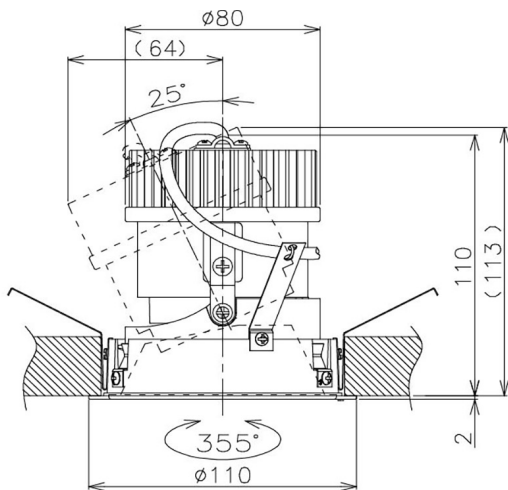

Item no. DD105-2135MW9027

Series Name: Φ 100 Lens type Adjustable downlight, Antiglare

Installation	Recessed mount
Type	Φ 100 Lens type Adjustable downlight, Antiglare
Fixture wattage	21W
Beam angle	36 deg
Color Temp.	2700K
CRI	Ra>90
Luminous	1703 lm
Body	Die-cast aluminum alloy
Body finish	N/A
Trim finish	White
Reflector finish	Mirror
IP Rate	IP20
Light source	COB module
Input Voltage	AC220~240V
Dimming Type	Non-Dimmable
Certificate	CCC
Cut Hole	100mm

Height (Weight)	
31.8W	152 (0.9kg)
24.3W	152 (0.9kg)
21.0W	115 (0.8kg)
14.0W	115 (0.8kg)