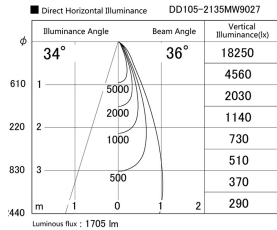

Item no. DD105-2135MW9027

Series Name: Φ 100 Lens type Adjustable downlight, Antiglare

Installation	Recessed mount
Type	
Fixture wattage	21W
Beam angle	36 deg
Color Temp.	2700K
CRI	Ra>90
Luminous	1703 lm
Body	Die-cast aluminum alloy
Body finish	N/A
Trim finish	White
Reflector finish	Mirror
IP Rate	IP20
Light source	COB module
Input Voltage	AC220~240V
Dimming Type	Non-Dimmable
Certificate	CCC
Cut Hole	100mm

Height (Weight)	
31.8W	152 (0.9kg)
24.3W	152 (0.9kg)
21.0W	115 (0.8kg)
14.0W	115 (0.8kg)