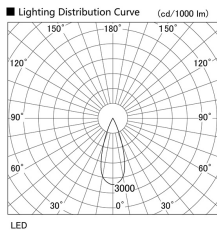

Item no. DD105-2135MW9027

Series Name: Φ 100 Lens type Adjustable downlight, Antiglare

Installation	Recessed mount
Type	
Fixture wattage	21W
Beam angle	36 deg
Color Temp.	2700K
CRI	Ra>90
Luminous	1703 lm
Body	Die-cast aluminum alloy
Body finish	N/A
Trim finish	White
Reflector finish	Mirror
IP Rate	IP20
Light source	COB module
Input Voltage	AC220~240V
Dimming Type	Non-Dimmable
Certificate	CCC
Cut Hole	100mm

Height (Weight)	
31.8W	152 (0.9kg)
24.3W	152 (0.9kg)
21.0W	115 (0.8kg)
14.0W	115 (0.8kg)