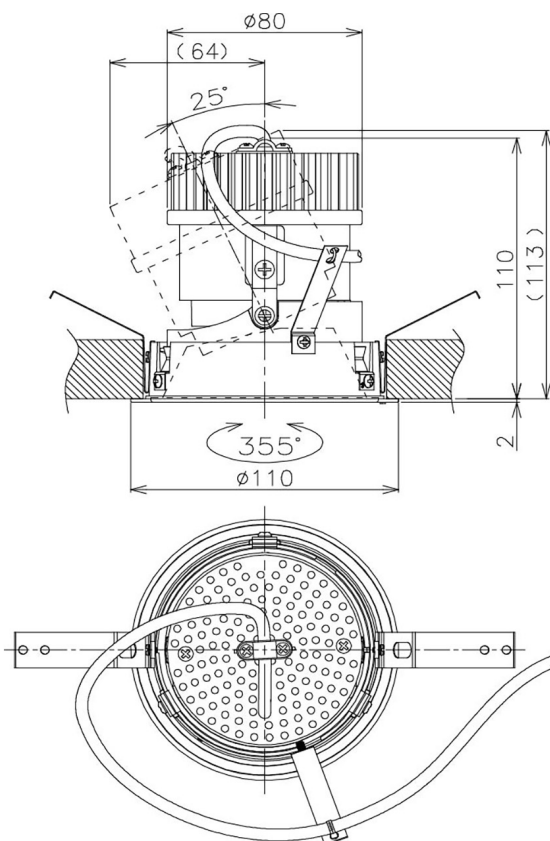

Item no. DD105-2135MW9027

Series Name: Φ 100 Lens type Adjustable downlight, Antiglare

Installation	Recessed mount
Type	
Fixture wattage	21W
Beam angle	36 deg
Color Temp.	2700K
CRI	Ra>90
Luminous	1703 lm
Body	Die-cast aluminum alloy
Body finish	N/A
Trim finish	White
Reflector finish	Mirror
IP Rate	IP20
Light source	COB module
Input Voltage	AC220~240V
Dimming Type	Non-Dimmable
Certificate	CCC
Cut Hole	100mm

Height (Weight)	
31.8W	152 (0.9kg)
24.3W	152 (0.9kg)
21.0W	115 (0.8kg)
14.0W	115 (0.8kg)