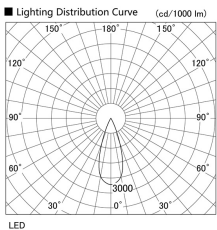

Item no. DD105-2135MW9030

Series Name:  $\Phi$ 100 Lens type Adjustable downlight, Antiglare

Installation	Recessed mount
Type	
Fixture wattage	21W
Beam angle	36 deg
Color Temp.	3000K
CRI	Ra>90
Luminous	1774 lm
Body	Die-cast aluminum alloy
Body finish	N/A
Trim finish	White
Reflector finish	Mirror
IP Rate	IP20
Light source	COB module
Input Voltage	AC220~240V
Dimming Type	Non-Dimmable
Certificate	CCC
Cut Hole	100mm

Height (Weight)	
31.8W	152 (0.9kg)
24.3W	152 (0.9kg)
21.0W	115 (0.8kg)
14.0W	115 (0.8kg)