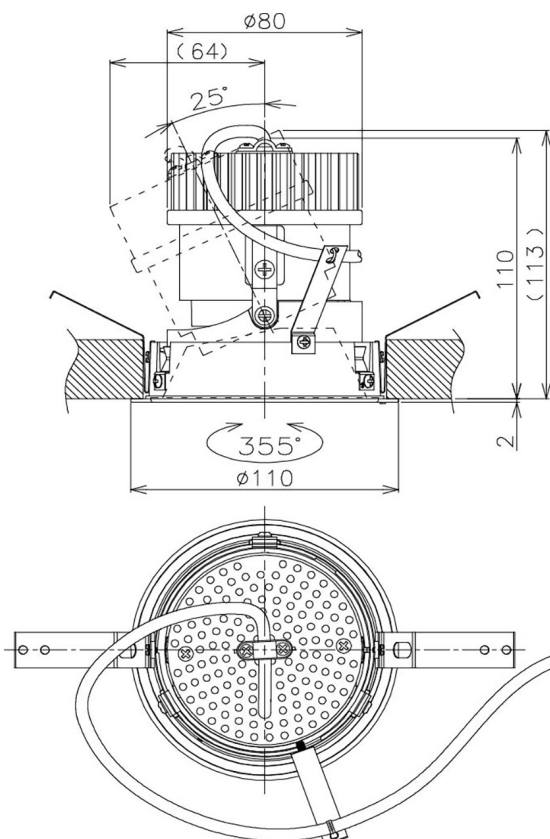

Item no. DD105-2135MW9030

Series Name:  $\Phi$ 100 Lens type Adjustable downlight, Antiglare

Installation	Recessed mount
Type	
Fixture wattage	21W
Beam angle	36 deg
Color Temp.	3000K
CRI	Ra>90
Luminous	1774 lm
Body	Die-cast aluminum alloy
Body finish	N/A
Trim finish	White
Reflector finish	Mirror
IP Rate	IP20
Light source	COB module
Input Voltage	AC220~240V
Dimming Type	Non-Dimmable
Certificate	CCC
Cut Hole	100mm

Height (Weight)	
31.8W	152 (0.9kg)
24.3W	152 (0.9kg)
21.0W	115 (0.8kg)
14.0W	115 (0.8kg)