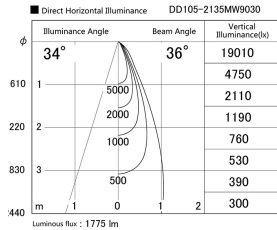

Item no. DD105-2135MW9030

Series Name:  $\Phi$ 100 Lens type Adjustable downlight, Antiglare

Installation	Recessed mount
Type	
Fixture wattage	21W
Beam angle	36 deg
Color Temp.	3000K
CRI	Ra>90
Luminous	1774 lm
Body	Die-cast aluminum alloy
Body finish	N/A
Trim finish	White
Reflector finish	Mirror
IP Rate	IP20
Light source	COB module
Input Voltage	AC220~240V
Dimming Type	Non-Dimmable
Certificate	CCC
Cut Hole	100mm

Height (Weight)	
31.8W	152 (0.9kg)
24.3W	152 (0.9kg)
21.0W	115 (0.8kg)
14.0W	115 (0.8kg)