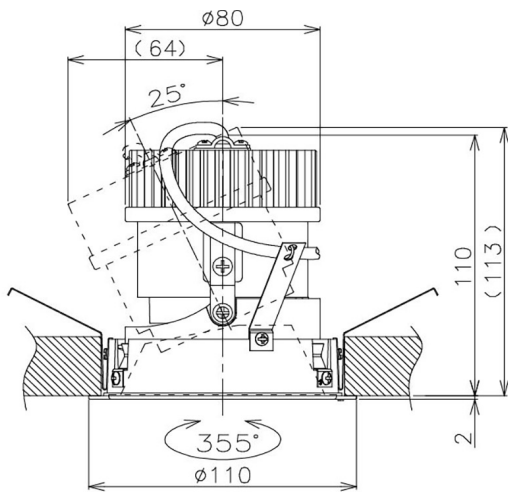

Item no. DD105-2135MW9035

Series Name:  $\Phi$ 100 Lens type Adjustable downlight, Antiglare

Installation	Recessed mount
Type	
Fixture wattage	21W
Beam angle	36 deg
Color Temp.	3500K
CRI	Ra>90
Luminous	1809 lm
Body	Die-cast aluminum alloy
Body finish	N/A
Trim finish	White
Reflector finish	Mirror
IP Rate	IP20
Light source	COB module
Input Voltage	AC220~240V
Dimming Type	Non-Dimmable
Certificate	CCC
Cut Hole	100mm

Height (Weight)	
31.8W	152 (0.9kg)
24.3W	152 (0.9kg)
21.0W	115 (0.8kg)
14.0W	115 (0.8kg)