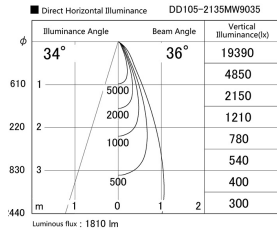

Item no. DD105-2135MW9035

Series Name:  $\Phi$ 100 Lens type Adjustable downlight, Antiglare

Installation	Recessed mount
Type	
Fixture wattage	21W
Beam angle	36 deg
Color Temp.	3500K
CRI	Ra>90
Luminous	1809 lm
Body	Die-cast aluminum alloy
Body finish	N/A
Trim finish	White
Reflector finish	Mirror
IP Rate	IP20
Light source	COB module
Input Voltage	AC220~240V
Dimming Type	Non-Dimmable
Certificate	CCC
Cut Hole	100mm

Height (Weight)	
31.8W	152 (0.9kg)
24.3W	152 (0.9kg)
21.0W	115 (0.8kg)
14.0W	115 (0.8kg)