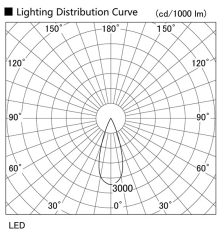

Item no. DD105-2135MW9035

Series Name:  $\Phi$ 100 Lens type Adjustable downlight, Antiglare

Installation	Recessed mount
Type	
Fixture wattage	21W
Beam angle	36 deg
Color Temp.	3500K
CRI	Ra>90
Luminous	1809 lm
Body	Die-cast aluminum alloy
Body finish	N/A
Trim finish	White
Reflector finish	Mirror
IP Rate	IP20
Light source	COB module
Input Voltage	AC220~240V
Dimming Type	Non-Dimmable
Certificate	CCC
Cut Hole	100mm

Height (Weight)	
31.8W	152 (0.9kg)
24.3W	152 (0.9kg)
21.0W	115 (0.8kg)
14.0W	115 (0.8kg)