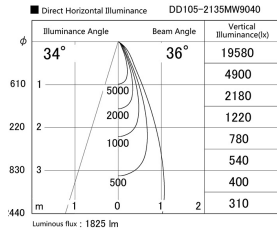

Item no. DD105-2135MW9040

Series Name:  $\Phi$ 100 Lens type Adjustable downlight, Antiglare

Installation	Recessed mount
Type	$\Phi$ 100 Lens type Adjustable downlight, Antiglare
Fixture wattage	21W
Beam angle	36 deg
Color Temp.	4000K
CRI	Ra>90
Luminous	1827 lm
Body	Die-cast aluminum alloy
Body finish	N/A
Trim finish	White
Reflector finish	Mirror
IP Rate	IP20
Light source	COB module
Input Voltage	AC220~240V
Dimming Type	Non-Dimmable
Certificate	CCC
Cut Hole	100mm

Height (Weight)	
31.8W	152 (0.9kg)
24.3W	152 (0.9kg)
21.0W	115 (0.8kg)
14.0W	115 (0.8kg)