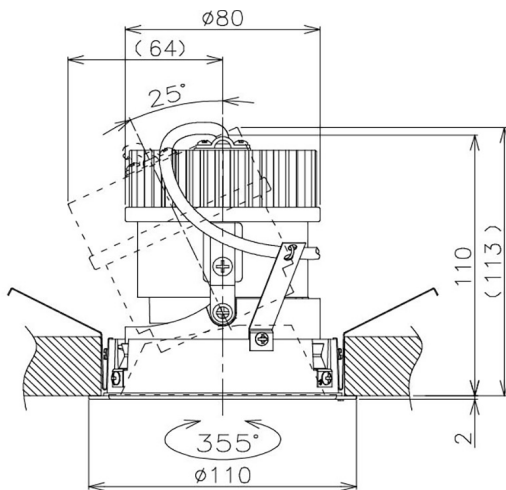

Item no. DD105-2135MW9040

Series Name:  $\Phi$ 100 Lens type Adjustable downlight, Antiglare

Installation	Recessed mount
Type	$\Phi$ 100 Lens type Adjustable downlight, Antiglare
Fixture wattage	21W
Beam angle	36 deg
Color Temp.	4000K
CRI	Ra>90
Luminous	1827 lm
Body	Die-cast aluminum alloy
Body finish	N/A
Trim finish	White
Reflector finish	Mirror
IP Rate	IP20
Light source	COB module
Input Voltage	AC220~240V
Dimming Type	Non-Dimmable
Certificate	CCC
Cut Hole	100mm

Height (Weight)	
31.8W	152 (0.9kg)
24.3W	152 (0.9kg)
21.0W	115 (0.8kg)
14.0W	115 (0.8kg)