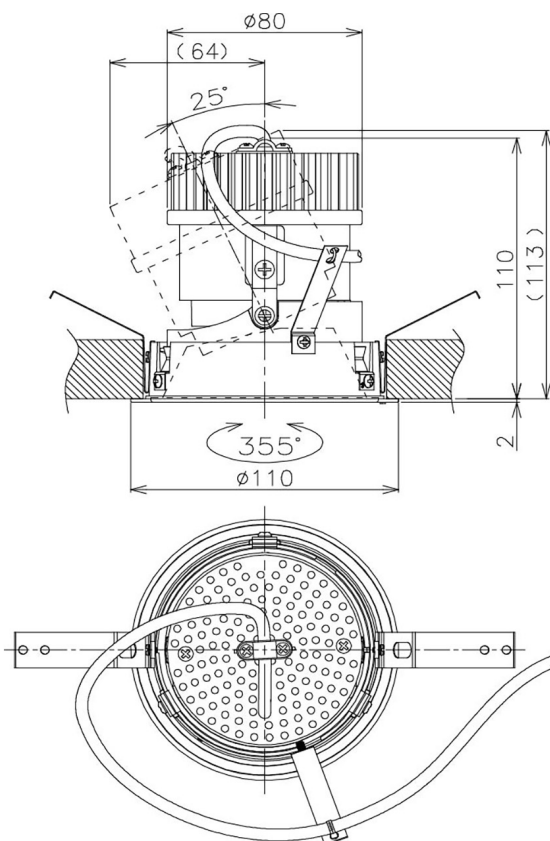

Item no. DD105-2135MW9040

Series Name:  $\Phi$ 100 Lens type Adjustable downlight, Antiglare

Installation	Recessed mount
Type	
Fixture wattage	21W
Beam angle	36 deg
Color Temp.	4000K
CRI	Ra>90
Luminous	1827 lm
Body	Die-cast aluminum alloy
Body finish	N/A
Trim finish	White
Reflector finish	Mirror
IP Rate	IP20
Light source	COB module
Input Voltage	AC220~240V
Dimming Type	Non-Dimmable
Certificate	CCC
Cut Hole	100mm

Height (Weight)	
31.8W	152 (0.9kg)
24.3W	152 (0.9kg)
21.0W	115 (0.8kg)
14.0W	115 (0.8kg)