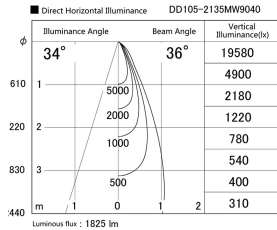

Item no. DD105-2135MW9040

Series Name:  $\Phi$ 100 Lens type Adjustable downlight, Antiglare

Installation	Recessed mount
Type	
Fixture wattage	21W
Beam angle	36 deg
Color Temp.	4000K
CRI	Ra>90
Luminous	1827 lm
Body	Die-cast aluminum alloy
Body finish	N/A
Trim finish	White
Reflector finish	Mirror
IP Rate	IP20
Light source	COB module
Input Voltage	AC220~240V
Dimming Type	Non-Dimmable
Certificate	CCC
Cut Hole	100mm

Height (Weight)	
31.8W	152 (0.9kg)
24.3W	152 (0.9kg)
21.0W	115 (0.8kg)
14.0W	115 (0.8kg)