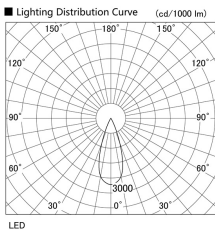

Item no. DD105-2135MW9040

Series Name:  $\Phi$ 100 Lens type Adjustable downlight, Antiglare

Installation	Recessed mount
Type	$\Phi$ 100 Lens type Adjustable downlight, Antiglare
Fixture wattage	21W
Beam angle	36 deg
Color Temp.	4000K
CRI	Ra>90
Luminous	1827 lm
Body	Die-cast aluminum alloy
Body finish	N/A
Trim finish	White
Reflector finish	Mirror
IP Rate	IP20
Light source	COB module
Input Voltage	AC220~240V
Dimming Type	Non-Dimmable
Certificate	CCC
Cut Hole	100mm

Height (Weight)	
31.8W	152 (0.9kg)
24.3W	152 (0.9kg)
21.0W	115 (0.8kg)
14.0W	115 (0.8kg)