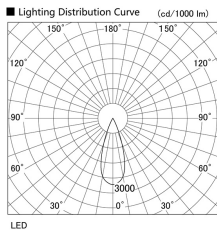

Item no. DD105-2135MW9040

Series Name:  $\Phi$ 100 Lens type Adjustable downlight, Antiglare

Installation	Recessed mount
Type	
Fixture wattage	21W
Beam angle	36 deg
Color Temp.	4000K
CRI	Ra>90
Luminous	1827 lm
Body	Die-cast aluminum alloy
Body finish	N/A
Trim finish	White
Reflector finish	Mirror
IP Rate	IP20
Light source	COB module
Input Voltage	AC220~240V
Dimming Type	Non-Dimmable
Certificate	CCC
Cut Hole	100mm

Height (Weight)	
31.8W	152 (0.9kg)
24.3W	152 (0.9kg)
21.0W	115 (0.8kg)
14.0W	115 (0.8kg)