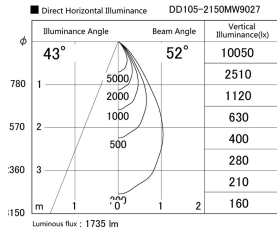

Item no. DD105-2150MW9027

Series Name:  $\Phi$ 100 Lens type Adjustable downlight, Antiglare

Installation	Recessed mount
Type	$\Phi$ 100 Lens type Adjustable downlight, Antiglare
Fixture wattage	21W
Beam angle	52 deg
Color Temp.	2700K
CRI	Ra>90
Luminous	1736 lm
Body	Die-cast aluminum alloy
Body finish	N/A
Trim finish	White
Reflector finish	Mirror
IP Rate	IP20
Light source	COB module
Input Voltage	AC220~240V
Dimming Type	Non-Dimmable
Certificate	CCC
Cut Hole	100mm

Height (Weight)	
31.8W	152 (0.9kg)
24.3W	152 (0.9kg)
21.0W	115 (0.8kg)
14.0W	115 (0.8kg)