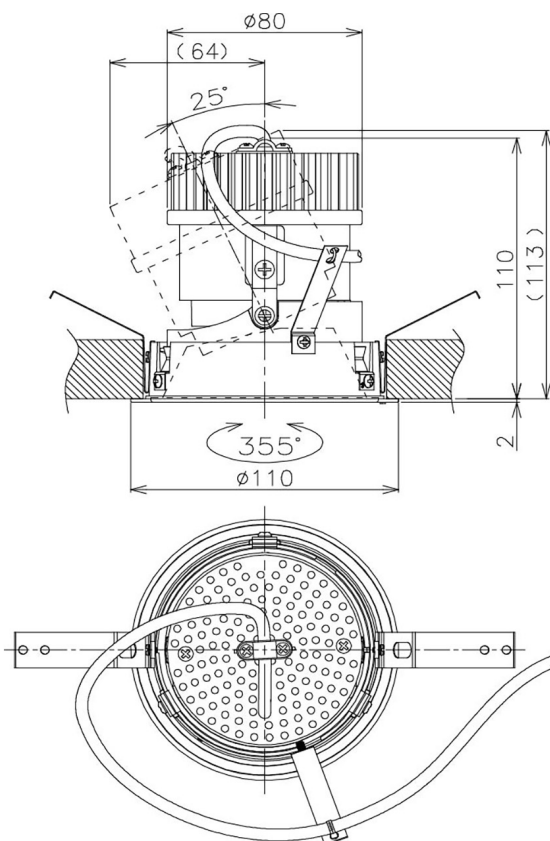

Item no. DD105-2150MW9027

Series Name: Φ 100 Lens type Adjustable downlight, Antiglare

Installation	Recessed mount
Type	
Fixture wattage	21W
Beam angle	52 deg
Color Temp.	2700K
CRI	Ra>90
Luminous	1736 lm
Body	Die-cast aluminum alloy
Body finish	N/A
Trim finish	White
Reflector finish	Mirror
IP Rate	IP20
Light source	COB module
Input Voltage	AC220~240V
Dimming Type	Non-Dimmable
Certificate	CCC
Cut Hole	100mm

Height (Weight)	
31.8W	152 (0.9kg)
24.3W	152 (0.9kg)
21.0W	115 (0.8kg)
14.0W	115 (0.8kg)