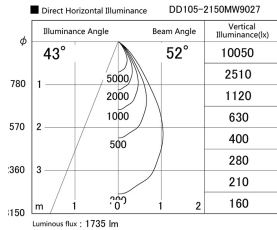

Item no. DD105-2150MW9027

Series Name: Φ 100 Lens type Adjustable downlight, Antiglare

Installation	Recessed mount
Type	
Fixture wattage	21W
Beam angle	52 deg
Color Temp.	2700K
CRI	Ra>90
Luminous	1736 lm
Body	Die-cast aluminum alloy
Body finish	N/A
Trim finish	White
Reflector finish	Mirror
IP Rate	IP20
Light source	COB module
Input Voltage	AC220~240V
Dimming Type	Non-Dimmable
Certificate	CCC
Cut Hole	100mm

Height (Weight)	
31.8W	152 (0.9kg)
24.3W	152 (0.9kg)
21.0W	115 (0.8kg)
14.0W	115 (0.8kg)