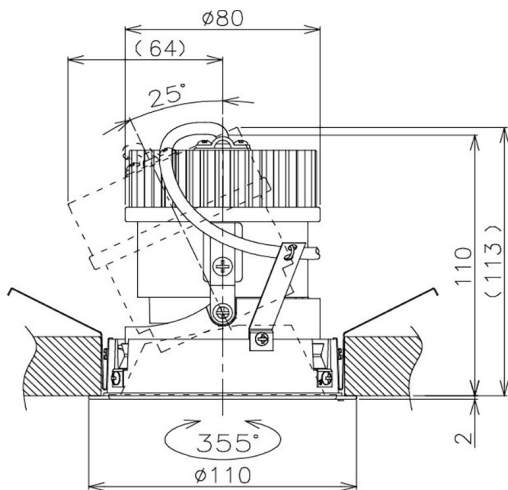

Item no. DD105-2150MW9027

Series Name:  $\Phi$ 100 Lens type Adjustable downlight, Antiglare

Installation	Recessed mount
Type	$\Phi$ 100 Lens type Adjustable downlight, Antiglare
Fixture wattage	21W
Beam angle	52 deg
Color Temp.	2700K
CRI	Ra>90
Luminous	1736 lm
Body	Die-cast aluminum alloy
Body finish	N/A
Trim finish	White
Reflector finish	Mirror
IP Rate	IP20
Light source	COB module
Input Voltage	AC220~240V
Dimming Type	Non-Dimmable
Certificate	CCC
Cut Hole	100mm

Height (Weight)	
31.8W	152 (0.9kg)
24.3W	152 (0.9kg)
21.0W	115 (0.8kg)
14.0W	115 (0.8kg)