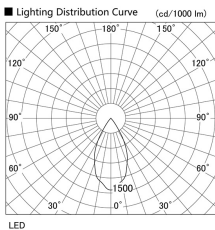

Item no. DD105-2150MW9027

Series Name:  $\Phi$ 100 Lens type Adjustable downlight, Antiglare

Installation	Recessed mount
Type	$\Phi$ 100 Lens type Adjustable downlight, Antiglare
Fixture wattage	21W
Beam angle	52 deg
Color Temp.	2700K
CRI	Ra>90
Luminous	1736 lm
Body	Die-cast aluminum alloy
Body finish	N/A
Trim finish	White
Reflector finish	Mirror
IP Rate	IP20
Light source	COB module
Input Voltage	AC220~240V
Dimming Type	Non-Dimmable
Certificate	CCC
Cut Hole	100mm

Height (Weight)	
31.8W	152 (0.9kg)
24.3W	152 (0.9kg)
21.0W	115 (0.8kg)
14.0W	115 (0.8kg)