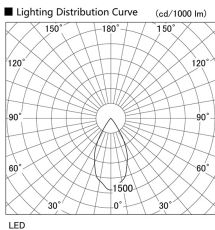

Item no. DD105-2150MW9027

Series Name: Φ 100 Lens type Adjustable downlight, Antiglare

Installation	Recessed mount
Type	
Fixture wattage	21W
Beam angle	52 deg
Color Temp.	2700K
CRI	Ra>90
Luminous	1736 lm
Body	Die-cast aluminum alloy
Body finish	N/A
Trim finish	White
Reflector finish	Mirror
IP Rate	IP20
Light source	COB module
Input Voltage	AC220~240V
Dimming Type	Non-Dimmable
Certificate	CCC
Cut Hole	100mm

Height (Weight)	
31.8W	152 (0.9kg)
24.3W	152 (0.9kg)
21.0W	115 (0.8kg)
14.0W	115 (0.8kg)