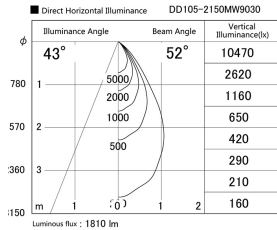

Item no. DD105-2150MW9030

Series Name: Φ 100 Lens type Adjustable downlight, Antiglare

Installation	Recessed mount
Type	
Fixture wattage	21W
Beam angle	52 deg
Color Temp.	3000K
CRI	Ra>90
Luminous	1808 lm
Body	Die-cast aluminum alloy
Body finish	N/A
Trim finish	White
Reflector finish	Mirror
IP Rate	IP20
Light source	COB module
Input Voltage	AC220~240V
Dimming Type	Non-Dimmable
Certificate	CCC
Cut Hole	100mm

Height (Weight)	
31.8W	152 (0.9kg)
24.3W	152 (0.9kg)
21.0W	115 (0.8kg)
14.0W	115 (0.8kg)