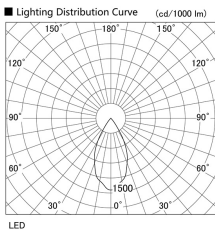

Item no. DD105-2150MW9030

Series Name: Φ 100 Lens type Adjustable downlight, Antiglare

Installation	Recessed mount
Type	Φ 100 Lens type Adjustable downlight, Antiglare
Fixture wattage	21W
Beam angle	52 deg
Color Temp.	3000K
CRI	Ra>90
Luminous	1808 lm
Body	Die-cast aluminum alloy
Body finish	N/A
Trim finish	White
Reflector finish	Mirror
IP Rate	IP20
Light source	COB module
Input Voltage	AC220~240V
Dimming Type	Non-Dimmable
Certificate	CCC
Cut Hole	100mm

Height (Weight)	
31.8W	152 (0.9kg)
24.3W	152 (0.9kg)
21.0W	115 (0.8kg)
14.0W	115 (0.8kg)