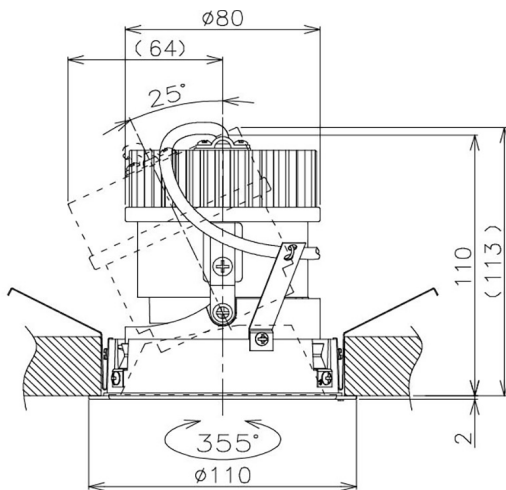

Item no. DD105-2150MW9030

Series Name: Φ 100 Lens type Adjustable downlight, Antiglare

Installation	Recessed mount
Type	Φ 100 Lens type Adjustable downlight, Antiglare
Fixture wattage	21W
Beam angle	52 deg
Color Temp.	3000K
CRI	Ra>90
Luminous	1808 lm
Body	Die-cast aluminum alloy
Body finish	N/A
Trim finish	White
Reflector finish	Mirror
IP Rate	IP20
Light source	COB module
Input Voltage	AC220~240V
Dimming Type	Non-Dimmable
Certificate	CCC
Cut Hole	100mm

Height (Weight)	
31.8W	152 (0.9kg)
24.3W	152 (0.9kg)
21.0W	115 (0.8kg)
14.0W	115 (0.8kg)