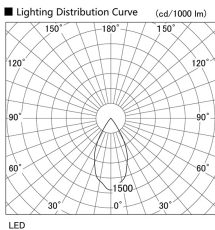

Item no. DD105-2150MW9030

Series Name: Φ 100 Lens type Adjustable downlight, Antiglare

Installation	Recessed mount
Type	
Fixture wattage	21W
Beam angle	52 deg
Color Temp.	3000K
CRI	Ra>90
Luminous	1808 lm
Body	Die-cast aluminum alloy
Body finish	N/A
Trim finish	White
Reflector finish	Mirror
IP Rate	IP20
Light source	COB module
Input Voltage	AC220~240V
Dimming Type	Non-Dimmable
Certificate	CCC
Cut Hole	100mm

Height (Weight)	
31.8W	152 (0.9kg)
24.3W	152 (0.9kg)
21.0W	115 (0.8kg)
14.0W	115 (0.8kg)