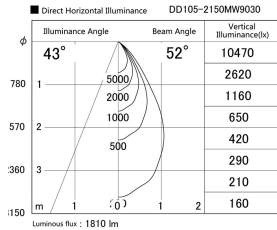

Item no. DD105-2150MW9030

Series Name: Φ 100 Lens type Adjustable downlight, Antiglare

Installation	Recessed mount
Type	Φ 100 Lens type Adjustable downlight, Antiglare
Fixture wattage	21W
Beam angle	52 deg
Color Temp.	3000K
CRI	Ra>90
Luminous	1808 lm
Body	Die-cast aluminum alloy
Body finish	N/A
Trim finish	White
Reflector finish	Mirror
IP Rate	IP20
Light source	COB module
Input Voltage	AC220~240V
Dimming Type	Non-Dimmable
Certificate	CCC
Cut Hole	100mm

Height (Weight)	
31.8W	152 (0.9kg)
24.3W	152 (0.9kg)
21.0W	115 (0.8kg)
14.0W	115 (0.8kg)