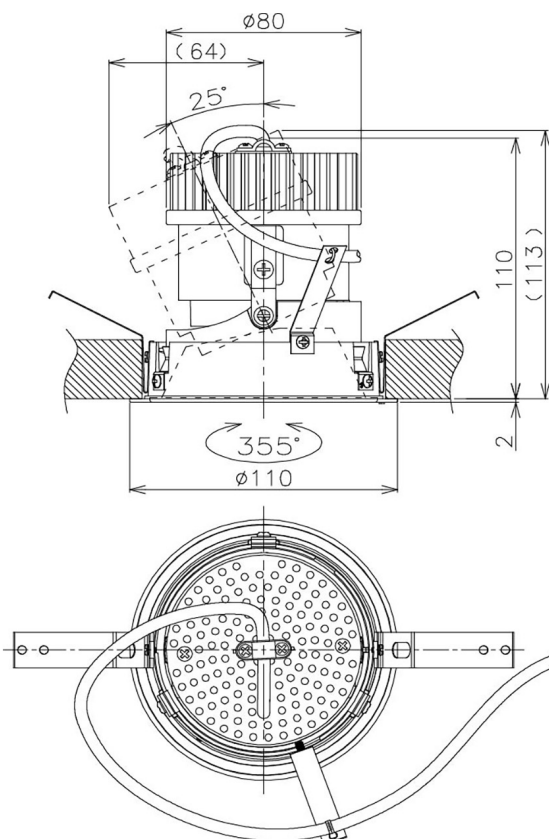

Item no. DD105-2150MW9030

Series Name: Φ 100 Lens type Adjustable downlight, Antiglare

Installation	Recessed mount
Type	
Fixture wattage	21W
Beam angle	52 deg
Color Temp.	3000K
CRI	Ra>90
Luminous	1808 lm
Body	Die-cast aluminum alloy
Body finish	N/A
Trim finish	White
Reflector finish	Mirror
IP Rate	IP20
Light source	COB module
Input Voltage	AC220~240V
Dimming Type	Non-Dimmable
Certificate	CCC
Cut Hole	100mm

Height (Weight)	
31.8W	152 (0.9kg)
24.3W	152 (0.9kg)
21.0W	115 (0.8kg)
14.0W	115 (0.8kg)