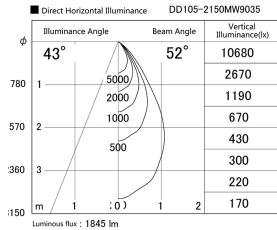

Item no. DD105-2150MW9035

Series Name: Φ 100 Lens type Adjustable downlight, Antiglare

Installation	Recessed mount
Type	Φ 100 Lens type Adjustable downlight, Antiglare
Fixture wattage	21W
Beam angle	52 deg
Color Temp.	3500K
CRI	Ra>90
Luminous	1844 lm
Body	Die-cast aluminum alloy
Body finish	N/A
Trim finish	White
Reflector finish	Mirror
IP Rate	IP20
Light source	COB module
Input Voltage	AC220~240V
Dimming Type	Non-Dimmable
Certificate	CCC
Cut Hole	100mm

Height (Weight)	
31.8W	152 (0.9kg)
24.3W	152 (0.9kg)
21.0W	115 (0.8kg)
14.0W	115 (0.8kg)