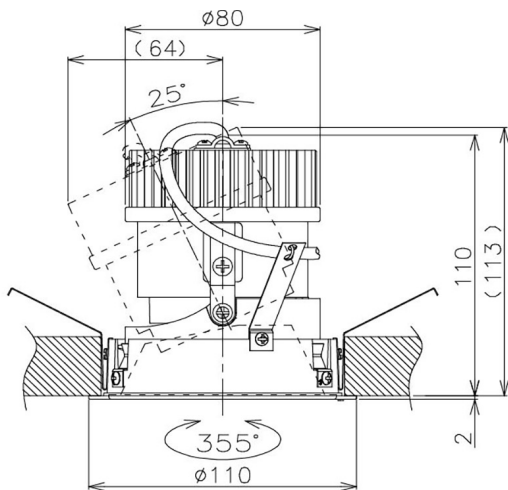

Item no. DD105-2150MW9035

Series Name: Φ 100 Lens type Adjustable downlight, Antiglare

Installation	Recessed mount
Type	Φ 100 Lens type Adjustable downlight, Antiglare
Fixture wattage	21W
Beam angle	52 deg
Color Temp.	3500K
CRI	Ra>90
Luminous	1844 lm
Body	Die-cast aluminum alloy
Body finish	N/A
Trim finish	White
Reflector finish	Mirror
IP Rate	IP20
Light source	COB module
Input Voltage	AC220~240V
Dimming Type	Non-Dimmable
Certificate	CCC
Cut Hole	100mm

Height (Weight)	
31.8W	152 (0.9kg)
24.3W	152 (0.9kg)
21.0W	115 (0.8kg)
14.0W	115 (0.8kg)