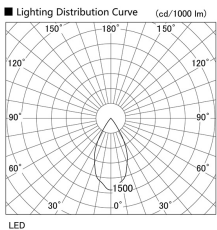

Item no. DD105-2150MW9035

Series Name: Φ 100 Lens type Adjustable downlight, Antiglare

Installation	Recessed mount
Type	Φ 100 Lens type Adjustable downlight, Antiglare
Fixture wattage	21W
Beam angle	52 deg
Color Temp.	3500K
CRI	Ra>90
Luminous	1844 lm
Body	Die-cast aluminum alloy
Body finish	N/A
Trim finish	White
Reflector finish	Mirror
IP Rate	IP20
Light source	COB module
Input Voltage	AC220~240V
Dimming Type	Non-Dimmable
Certificate	CCC
Cut Hole	100mm

Height (Weight)	
31.8W	152 (0.9kg)
24.3W	152 (0.9kg)
21.0W	115 (0.8kg)
14.0W	115 (0.8kg)