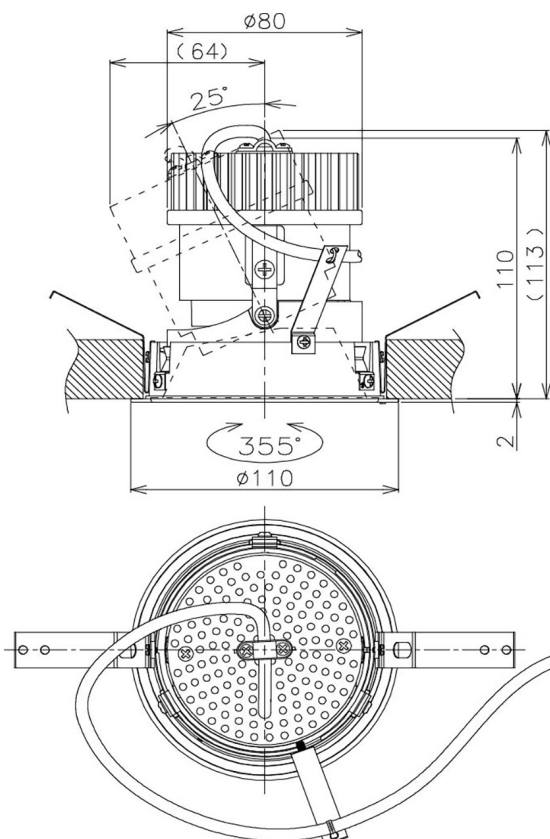

Item no. DD105-2150MW9035

Series Name:  $\Phi$ 100 Lens type Adjustable downlight, Antiglare

Installation	Recessed mount
Type	
Fixture wattage	21W
Beam angle	52 deg
Color Temp.	3500K
CRI	Ra>90
Luminous	1844 lm
Body	Die-cast aluminum alloy
Body finish	N/A
Trim finish	White
Reflector finish	Mirror
IP Rate	IP20
Light source	COB module
Input Voltage	AC220~240V
Dimming Type	Non-Dimmable
Certificate	CCC
Cut Hole	100mm

Height (Weight)	
31.8W	152 (0.9kg)
24.3W	152 (0.9kg)
21.0W	115 (0.8kg)
14.0W	115 (0.8kg)