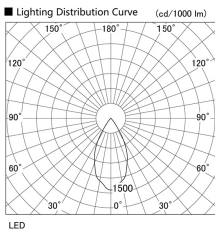

Item no. DD105-2150MW9035

Series Name:  $\Phi$ 100 Lens type Adjustable downlight, Antiglare

Installation	Recessed mount
Type	
Fixture wattage	21W
Beam angle	52 deg
Color Temp.	3500K
CRI	Ra>90
Luminous	1844 lm
Body	Die-cast aluminum alloy
Body finish	N/A
Trim finish	White
Reflector finish	Mirror
IP Rate	IP20
Light source	COB module
Input Voltage	AC220~240V
Dimming Type	Non-Dimmable
Certificate	CCC
Cut Hole	100mm

Height (Weight)	
31.8W	152 (0.9kg)
24.3W	152 (0.9kg)
21.0W	115 (0.8kg)
14.0W	115 (0.8kg)