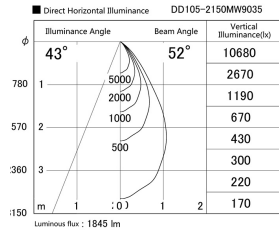

Item no. DD105-2150MW9035

Series Name:  $\Phi$ 100 Lens type Adjustable downlight, Antiglare

Installation	Recessed mount
Type	
Fixture wattage	21W
Beam angle	52 deg
Color Temp.	3500K
CRI	Ra>90
Luminous	1844 lm
Body	Die-cast aluminum alloy
Body finish	N/A
Trim finish	White
Reflector finish	Mirror
IP Rate	IP20
Light source	COB module
Input Voltage	AC220~240V
Dimming Type	Non-Dimmable
Certificate	CCC
Cut Hole	100mm

Height (Weight)	
31.8W	152 (0.9kg)
24.3W	152 (0.9kg)
21.0W	115 (0.8kg)
14.0W	115 (0.8kg)