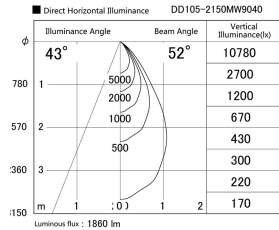

Item no. DD105-2150MW9040

Series Name: Φ 100 Lens type Adjustable downlight, Antiglare

Installation	Recessed mount
Type	
Fixture wattage	21W
Beam angle	52 deg
Color Temp.	4000K
CRI	Ra>90
Luminous	1862 lm
Body	Die-cast aluminum alloy
Body finish	N/A
Trim finish	White
Reflector finish	Mirror
IP Rate	IP20
Light source	COB module
Input Voltage	AC220~240V
Dimming Type	Non-Dimmable
Certificate	CCC
Cut Hole	100mm

Height (Weight)	
31.8W	152 (0.9kg)
24.3W	152 (0.9kg)
21.0W	115 (0.8kg)
14.0W	115 (0.8kg)