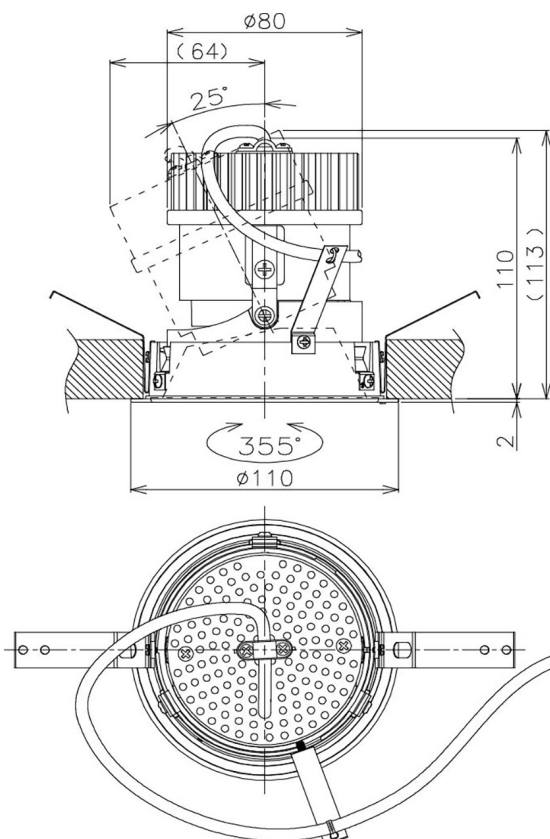

Item no. DD105-2150MW9040

Series Name: Φ 100 Lens type Adjustable downlight, Antiglare

Installation	Recessed mount
Type	
Fixture wattage	21W
Beam angle	52 deg
Color Temp.	4000K
CRI	Ra>90
Luminous	1862 lm
Body	Die-cast aluminum alloy
Body finish	N/A
Trim finish	White
Reflector finish	Mirror
IP Rate	IP20
Light source	COB module
Input Voltage	AC220~240V
Dimming Type	Non-Dimmable
Certificate	CCC
Cut Hole	100mm

Height (Weight)	
31.8W	152 (0.9kg)
24.3W	152 (0.9kg)
21.0W	115 (0.8kg)
14.0W	115 (0.8kg)