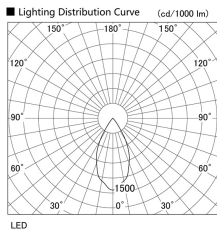

Item no. DD105-2150MW9040

Series Name: Φ 100 Lens type Adjustable downlight, Antiglare

Installation	Recessed mount
Type	
Fixture wattage	21W
Beam angle	52 deg
Color Temp.	4000K
CRI	Ra>90
Luminous	1862 lm
Body	Die-cast aluminum alloy
Body finish	N/A
Trim finish	White
Reflector finish	Mirror
IP Rate	IP20
Light source	COB module
Input Voltage	AC220~240V
Dimming Type	Non-Dimmable
Certificate	CCC
Cut Hole	100mm

Height (Weight)	
31.8W	152 (0.9kg)
24.3W	152 (0.9kg)
21.0W	115 (0.8kg)
14.0W	115 (0.8kg)