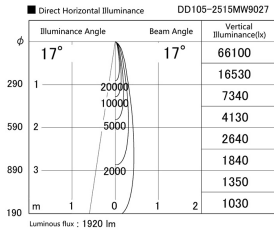

Item no. DD105-2515MW9027

Series Name: Φ 100 Lens type Adjustable downlight, Antiglare

Installation	Recessed mount
Type	Φ 100 Lens type Adjustable downlight, Antiglare
Fixture wattage	24.3W
Beam angle	17 deg
Color Temp.	2700K
CRI	Ra>90
Luminous	1921 lm
Body	Die-cast aluminum alloy
Body finish	N/A
Trim finish	White
Reflector finish	Mirror
IP Rate	IP20
Light source	COB module
Input Voltage	AC220~240V
Dimming Type	Non-Dimmable
Certificate	CCC
Cut Hole	100mm

Height (Weight)	
31.8W	152 (0.9kg)
24.3W	152 (0.9kg)
21.0W	115 (0.8kg)
14.0W	115 (0.8kg)