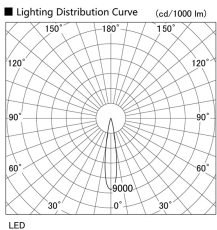

Item no. DD105-2515MW9027

Series Name: Φ 100 Lens type Adjustable downlight, Antiglare

Installation	Recessed mount
Type	Φ 100 Lens type Adjustable downlight, Antiglare
Fixture wattage	24.3W
Beam angle	17 deg
Color Temp.	2700K
CRI	Ra>90
Luminous	1921 lm
Body	Die-cast aluminum alloy
Body finish	N/A
Trim finish	White
Reflector finish	Mirror
IP Rate	IP20
Light source	COB module
Input Voltage	AC220~240V
Dimming Type	Non-Dimmable
Certificate	CCC
Cut Hole	100mm

Height (Weight)	
31.8W	152 (0.9kg)
24.3W	152 (0.9kg)
21.0W	115 (0.8kg)
14.0W	115 (0.8kg)