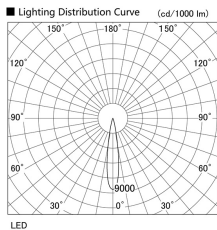

Item no. DD105-2515MW9027

Series Name:  $\Phi$ 100 Lens type Adjustable downlight, Antiglare

Installation	Recessed mount
Type	
Fixture wattage	24.3W
Beam angle	17 deg
Color Temp.	2700K
CRI	Ra>90
Luminous	1921 lm
Body	Die-cast aluminum alloy
Body finish	N/A
Trim finish	White
Reflector finish	Mirror
IP Rate	IP20
Light source	COB module
Input Voltage	AC220~240V
Dimming Type	Non-Dimmable
Certificate	CCC
Cut Hole	100mm

Height (Weight)	
31.8W	152 (0.9kg)
24.3W	152 (0.9kg)
21.0W	115 (0.8kg)
14.0W	115 (0.8kg)