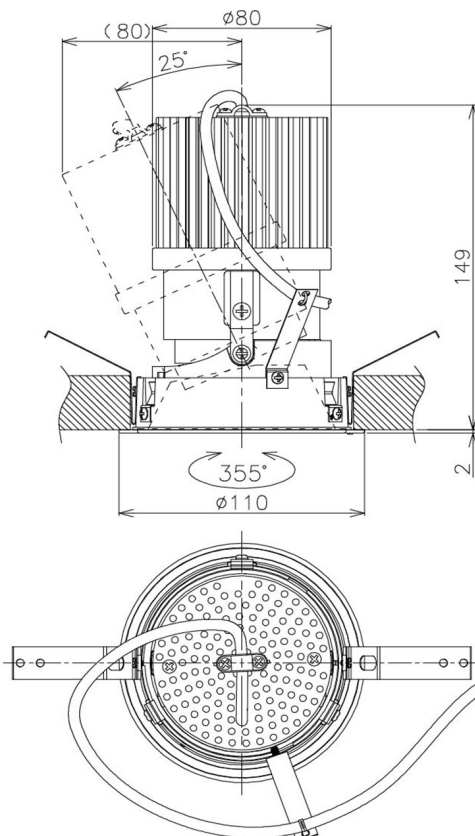

Item no. DD105-2515MW9027

Series Name: Φ 100 Lens type Adjustable downlight, Antiglare

Installation	Recessed mount
Type	Φ 100 Lens type Adjustable downlight, Antiglare
Fixture wattage	24.3W
Beam angle	17 deg
Color Temp.	2700K
CRI	Ra>90
Luminous	1921 lm
Body	Die-cast aluminum alloy
Body finish	N/A
Trim finish	White
Reflector finish	Mirror
IP Rate	IP20
Light source	COB module
Input Voltage	AC220~240V
Dimming Type	Non-Dimmable
Certificate	CCC
Cut Hole	100mm

Height (Weight)	
31.8W	152 (0.9kg)
24.3W	152 (0.9kg)
21.0W	115 (0.8kg)
14.0W	115 (0.8kg)