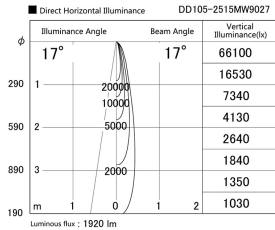

Item no. DD105-2515MW9027

Series Name:  $\Phi$ 100 Lens type Adjustable downlight, Antiglare

Installation	Recessed mount
Type	
Fixture wattage	24.3W
Beam angle	17 deg
Color Temp.	2700K
CRI	Ra>90
Luminous	1921 lm
Body	Die-cast aluminum alloy
Body finish	N/A
Trim finish	White
Reflector finish	Mirror
IP Rate	IP20
Light source	COB module
Input Voltage	AC220~240V
Dimming Type	Non-Dimmable
Certificate	CCC
Cut Hole	100mm

Height (Weight)	
31.8W	152 (0.9kg)
24.3W	152 (0.9kg)
21.0W	115 (0.8kg)
14.0W	115 (0.8kg)