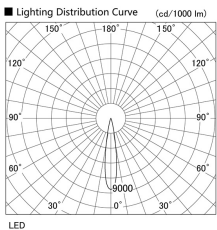

Item no. DD105-2515MW9030

Series Name:  $\Phi$ 100 Lens type Adjustable downlight, Antiglare

|                  |                         |
|------------------|-------------------------|
| Installation     | Recessed mount          |
| Type             |                         |
| Fixture wattage  | 24.3W                   |
| Beam angle       | 17 deg                  |
| Color Temp.      | 3000K                   |
| CRI              | Ra>90                   |
| Luminous         | 2001 lm                 |
| Body             | Die-cast aluminum alloy |
| Body finish      | N/A                     |
| Trim finish      | White                   |
| Reflector finish | Mirror                  |
| IP Rate          | IP20                    |
| Light source     | COB module              |
| Input Voltage    | AC220~240V              |
| Dimming Type     | Non-Dimmable            |
| Certificate      | CCC                     |
| Cut Hole         | 100mm                   |

| Height (Weight) |             |
|-----------------|-------------|
| 31.8W           | 152 (0.9kg) |
| 24.3W           | 152 (0.9kg) |
| 21.0W           | 115 (0.8kg) |
| 14.0W           | 115 (0.8kg) |