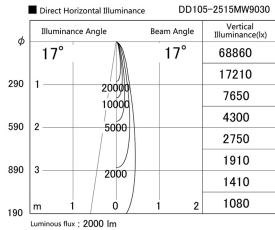

Item no. DD105-2515MW9030

Series Name:  $\Phi$ 100 Lens type Adjustable downlight, Antiglare

|                  |                         |
|------------------|-------------------------|
| Installation     | Recessed mount          |
| Type             |                         |
| Fixture wattage  | 24.3W                   |
| Beam angle       | 17 deg                  |
| Color Temp.      | 3000K                   |
| CRI              | Ra>90                   |
| Luminous         | 2001 lm                 |
| Body             | Die-cast aluminum alloy |
| Body finish      | N/A                     |
| Trim finish      | White                   |
| Reflector finish | Mirror                  |
| IP Rate          | IP20                    |
| Light source     | COB module              |
| Input Voltage    | AC220~240V              |
| Dimming Type     | Non-Dimmable            |
| Certificate      | CCC                     |
| Cut Hole         | 100mm                   |

| Height (Weight) |             |
|-----------------|-------------|
| 31.8W           | 152 (0.9kg) |
| 24.3W           | 152 (0.9kg) |
| 21.0W           | 115 (0.8kg) |
| 14.0W           | 115 (0.8kg) |