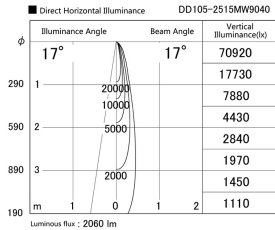

Item no. DD105-2515MW9040

Series Name: Φ 100 Lens type Adjustable downlight, Antiglare

Installation	Recessed mount
Type	
Fixture wattage	24.3W
Beam angle	17 deg
Color Temp.	4000K
CRI	Ra>90
Luminous	2061 lm
Body	Die-cast aluminum alloy
Body finish	N/A
Trim finish	White
Reflector finish	Mirror
IP Rate	IP20
Light source	COB module
Input Voltage	AC220~240V
Dimming Type	Non-Dimmable
Certificate	CCC
Cut Hole	100mm

Height (Weight)	
31.8W	152 (0.9kg)
24.3W	152 (0.9kg)
21.0W	115 (0.8kg)
14.0W	115 (0.8kg)