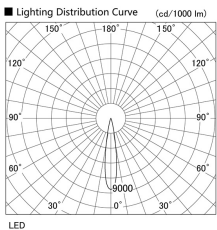

Item no. DD105-2515MW9040

Series Name: Φ 100 Lens type Adjustable downlight, Antiglare

Installation	Recessed mount
Type	
Fixture wattage	24.3W
Beam angle	17 deg
Color Temp.	4000K
CRI	Ra>90
Luminous	2061 lm
Body	Die-cast aluminum alloy
Body finish	N/A
Trim finish	White
Reflector finish	Mirror
IP Rate	IP20
Light source	COB module
Input Voltage	AC220~240V
Dimming Type	Non-Dimmable
Certificate	CCC
Cut Hole	100mm

Height (Weight)	
31.8W	152 (0.9kg)
24.3W	152 (0.9kg)
21.0W	115 (0.8kg)
14.0W	115 (0.8kg)