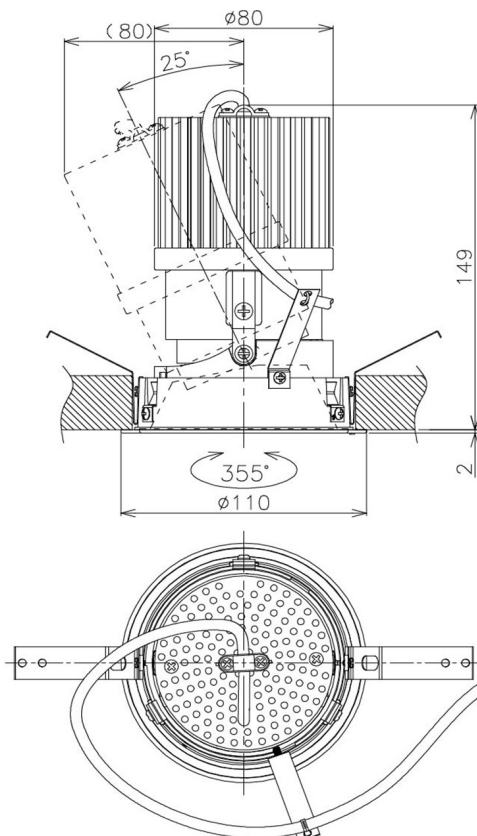

Item no. DD105-2520MW9030

Series Name: Φ 100 Lens type Adjustable downlight, Antiglare

■ Direct Horizontal Illuminance DD105-2520MW9030

Illuminance Angle	Beam Angle	Vertical Illuminance(lx)
ϕ 21°	22°	53270
370	1	13320
		5920
740	2	3330
		2130
110	3	1480
		1090
480	m	830

Luminous flux : 2120 lm

Installation	Recessed mount
Type	Φ 100 Lens type Adjustable downlight, Antiglare
Fixture wattage	24.3W
Beam angle	22 deg
Color Temp.	3000K
CRI	Ra>90
Luminous	2121 lm
Body	Die-cast aluminum alloy
Body finish	N/A
Trim finish	White
Reflector finish	Mirror
IP Rate	IP20
Light source	COB module
Input Voltage	AC220~240V
Dimming Type	Non-Dimmable
Certificate	CCC
Cut Hole	100mm

Height (Weight)	
31.8W	152 (0.9kg)
24.3W	152 (0.9kg)
21.0W	115 (0.8kg)
14.0W	115 (0.8kg)