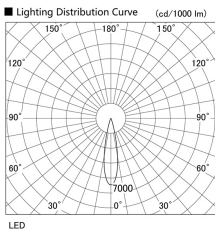

Item no. DD105-2520MW9030

Series Name: Φ 100 Lens type Adjustable downlight, Antiglare

■ Direct Horizontal Illuminance DD105-2520MW9030

Illuminance Angle	Beam Angle	Vertical Illuminance(lx)
ϕ 21°	22°	53270
370	1	13320
		5920
740	2	3330
		2130
110	3	1480
		1090
480	m	830

Luminous flux : 2120 lm

Installation	Recessed mount
Type	Φ 100 Lens type Adjustable downlight, Antiglare
Fixture wattage	24.3W
Beam angle	22 deg
Color Temp.	3000K
CRI	Ra>90
Luminous	2121 lm
Body	Die-cast aluminum alloy
Body finish	N/A
Trim finish	White
Reflector finish	Mirror
IP Rate	IP20
Light source	COB module
Input Voltage	AC220~240V
Dimming Type	Non-Dimmable
Certificate	CCC
Cut Hole	100mm

Height (Weight)	
31.8W	152 (0.9kg)
24.3W	152 (0.9kg)
21.0W	115 (0.8kg)
14.0W	115 (0.8kg)