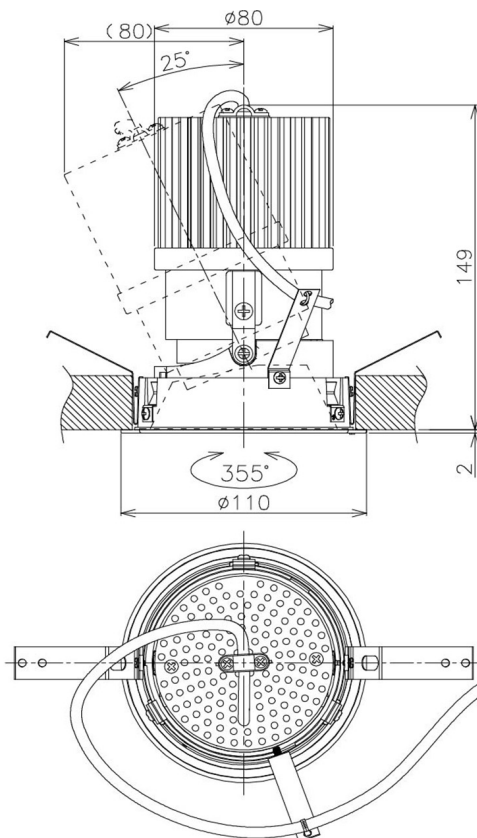

Item no. DD105-2520MW9035

Series Name:  $\Phi$ 100 Lens type Adjustable downlight, Antiglare

Installation	Recessed mount
Type	$\Phi$ 100 Lens type Adjustable downlight, Antiglare
Fixture wattage	24.3W
Beam angle	22 deg
Color Temp.	3500K
CRI	Ra>90
Luminous	2163 lm
Body	Die-cast aluminum alloy
Body finish	N/A
Trim finish	White
Reflector finish	Mirror
IP Rate	IP20
Light source	COB module
Input Voltage	AC220~240V
Dimming Type	Non-Dimmable
Certificate	CCC
Cut Hole	100mm

Height (Weight)	
31.8W	152 (0.9kg)
24.3W	152 (0.9kg)
21.0W	115 (0.8kg)
14.0W	115 (0.8kg)