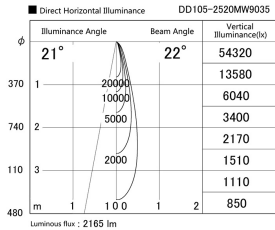

Item no. DD105-2520MW9035

Series Name: Φ 100 Lens type Adjustable downlight, Antiglare

Installation	Recessed mount
Type	
Fixture wattage	24.3W
Beam angle	22 deg
Color Temp.	3500K
CRI	Ra>90
Luminous	2163 lm
Body	Die-cast aluminum alloy
Body finish	N/A
Trim finish	White
Reflector finish	Mirror
IP Rate	IP20
Light source	COB module
Input Voltage	AC220~240V
Dimming Type	Non-Dimmable
Certificate	CCC
Cut Hole	100mm

Height (Weight)	
31.8W	152 (0.9kg)
24.3W	152 (0.9kg)
21.0W	115 (0.8kg)
14.0W	115 (0.8kg)