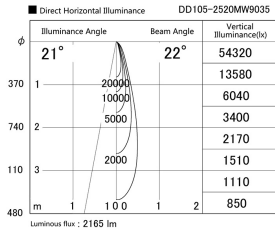

Item no. DD105-2520MW9035

Series Name:  $\Phi$ 100 Lens type Adjustable downlight, Antiglare

Installation	Recessed mount
Type	$\Phi$ 100 Lens type Adjustable downlight, Antiglare
Fixture wattage	24.3W
Beam angle	22 deg
Color Temp.	3500K
CRI	Ra>90
Luminous	2163 lm
Body	Die-cast aluminum alloy
Body finish	N/A
Trim finish	White
Reflector finish	Mirror
IP Rate	IP20
Light source	COB module
Input Voltage	AC220~240V
Dimming Type	Non-Dimmable
Certificate	CCC
Cut Hole	100mm

Height (Weight)	
31.8W	152 (0.9kg)
24.3W	152 (0.9kg)
21.0W	115 (0.8kg)
14.0W	115 (0.8kg)