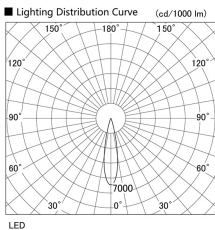

Item no. DD105-2520MW9035

Series Name:  $\Phi$ 100 Lens type Adjustable downlight, Antiglare

Installation	Recessed mount
Type	$\Phi$ 100 Lens type Adjustable downlight, Antiglare
Fixture wattage	24.3W
Beam angle	22 deg
Color Temp.	3500K
CRI	Ra>90
Luminous	2163 lm
Body	Die-cast aluminum alloy
Body finish	N/A
Trim finish	White
Reflector finish	Mirror
IP Rate	IP20
Light source	COB module
Input Voltage	AC220~240V
Dimming Type	Non-Dimmable
Certificate	CCC
Cut Hole	100mm

Height (Weight)	
31.8W	152 (0.9kg)
24.3W	152 (0.9kg)
21.0W	115 (0.8kg)
14.0W	115 (0.8kg)