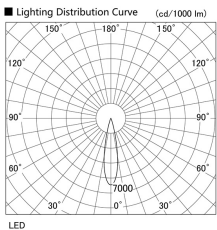

Item no. DD105-2520MW9035

Series Name: Φ 100 Lens type Adjustable downlight, Antiglare

Installation	Recessed mount
Type	
Fixture wattage	24.3W
Beam angle	22 deg
Color Temp.	3500K
CRI	Ra>90
Luminous	2163 lm
Body	Die-cast aluminum alloy
Body finish	N/A
Trim finish	White
Reflector finish	Mirror
IP Rate	IP20
Light source	COB module
Input Voltage	AC220~240V
Dimming Type	Non-Dimmable
Certificate	CCC
Cut Hole	100mm

Height (Weight)	
31.8W	152 (0.9kg)
24.3W	152 (0.9kg)
21.0W	115 (0.8kg)
14.0W	115 (0.8kg)