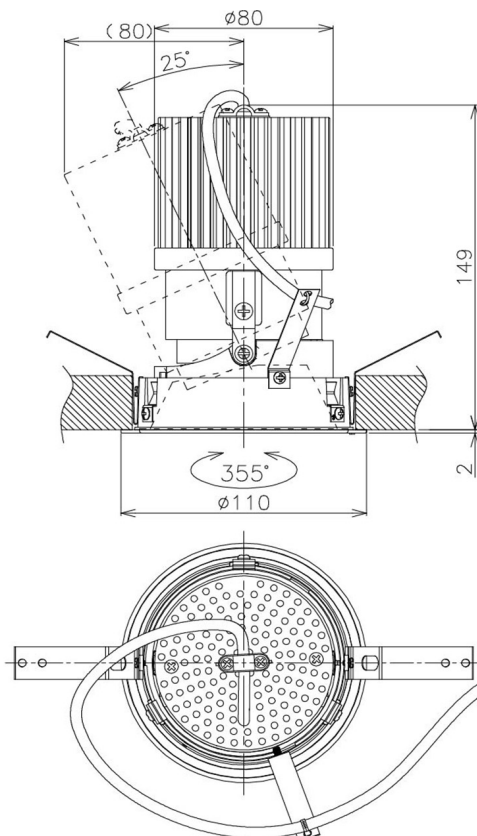

Item no. DD105-2520MW9040

Series Name: Φ 100 Lens type Adjustable downlight, Antiglare

Installation	Recessed mount
Type	Φ 100 Lens type Adjustable downlight, Antiglare
Fixture wattage	24.3W
Beam angle	22 deg
Color Temp.	4000K
CRI	Ra>90
Luminous	2185 lm
Body	Die-cast aluminum alloy
Body finish	N/A
Trim finish	White
Reflector finish	Mirror
IP Rate	IP20
Light source	COB module
Input Voltage	AC220~240V
Dimming Type	Non-Dimmable
Certificate	CCC
Cut Hole	100mm

Height (Weight)	
31.8W	152 (0.9kg)
24.3W	152 (0.9kg)
21.0W	115 (0.8kg)
14.0W	115 (0.8kg)