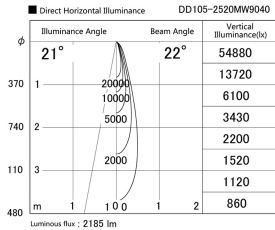

Item no. DD105-2520MW9040

Series Name: Φ 100 Lens type Adjustable downlight, Antiglare

Installation	Recessed mount
Type	
Fixture wattage	24.3W
Beam angle	22 deg
Color Temp.	4000K
CRI	Ra>90
Luminous	2185 lm
Body	Die-cast aluminum alloy
Body finish	N/A
Trim finish	White
Reflector finish	Mirror
IP Rate	IP20
Light source	COB module
Input Voltage	AC220~240V
Dimming Type	Non-Dimmable
Certificate	CCC
Cut Hole	100mm

Height (Weight)	
31.8W	152 (0.9kg)
24.3W	152 (0.9kg)
21.0W	115 (0.8kg)
14.0W	115 (0.8kg)