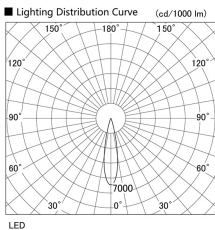

Item no. DD105-2520MW9040

Series Name: Φ 100 Lens type Adjustable downlight, Antiglare

Installation	Recessed mount
Type	Φ 100 Lens type Adjustable downlight, Antiglare
Fixture wattage	24.3W
Beam angle	22 deg
Color Temp.	4000K
CRI	Ra>90
Luminous	2185 lm
Body	Die-cast aluminum alloy
Body finish	N/A
Trim finish	White
Reflector finish	Mirror
IP Rate	IP20
Light source	COB module
Input Voltage	AC220~240V
Dimming Type	Non-Dimmable
Certificate	CCC
Cut Hole	100mm

Height (Weight)	
31.8W	152 (0.9kg)
24.3W	152 (0.9kg)
21.0W	115 (0.8kg)
14.0W	115 (0.8kg)