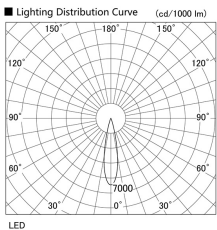

Item no. DD105-2520MW9040

Series Name: Φ 100 Lens type Adjustable downlight, Antiglare

Installation	Recessed mount
Type	
Fixture wattage	24.3W
Beam angle	22 deg
Color Temp.	4000K
CRI	Ra>90
Luminous	2185 lm
Body	Die-cast aluminum alloy
Body finish	N/A
Trim finish	White
Reflector finish	Mirror
IP Rate	IP20
Light source	COB module
Input Voltage	AC220~240V
Dimming Type	Non-Dimmable
Certificate	CCC
Cut Hole	100mm

Height (Weight)	
31.8W	152 (0.9kg)
24.3W	152 (0.9kg)
21.0W	115 (0.8kg)
14.0W	115 (0.8kg)