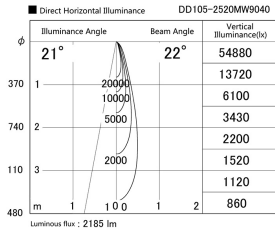

Item no. DD105-2520MW9040

Series Name: Φ 100 Lens type Adjustable downlight, Antiglare

Installation	Recessed mount
Type	Φ 100 Lens type Adjustable downlight, Antiglare
Fixture wattage	24.3W
Beam angle	22 deg
Color Temp.	4000K
CRI	Ra>90
Luminous	2185 lm
Body	Die-cast aluminum alloy
Body finish	N/A
Trim finish	White
Reflector finish	Mirror
IP Rate	IP20
Light source	COB module
Input Voltage	AC220~240V
Dimming Type	Non-Dimmable
Certificate	CCC
Cut Hole	100mm

Height (Weight)	
31.8W	152 (0.9kg)
24.3W	152 (0.9kg)
21.0W	115 (0.8kg)
14.0W	115 (0.8kg)