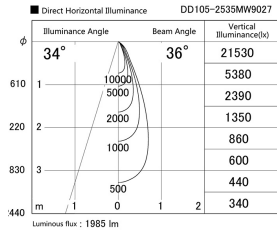

Item no. DD105-2535MW9027

Series Name:  $\Phi$ 100 Lens type Adjustable downlight, Antiglare

Installation	Recessed mount
Type	$\Phi$ 100 Lens type Adjustable downlight, Antiglare
Fixture wattage	24.3W
Beam angle	36 deg
Color Temp.	2700K
CRI	Ra>90
Luminous	1983 lm
Body	Die-cast aluminum alloy
Body finish	N/A
Trim finish	White
Reflector finish	Mirror
IP Rate	IP20
Light source	COB module
Input Voltage	AC220~240V
Dimming Type	Non-Dimmable
Certificate	CCC
Cut Hole	100mm

Height (Weight)	
31.8W	152 (0.9kg)
24.3W	152 (0.9kg)
21.0W	115 (0.8kg)
14.0W	115 (0.8kg)