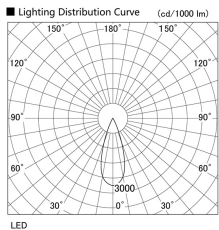

Item no. DD105-2535MW9027

Series Name: Φ 100 Lens type Adjustable downlight, Antiglare

Installation	Recessed mount
Type	
Fixture wattage	24.3W
Beam angle	36 deg
Color Temp.	2700K
CRI	Ra>90
Luminous	1983 lm
Body	Die-cast aluminum alloy
Body finish	N/A
Trim finish	White
Reflector finish	Mirror
IP Rate	IP20
Light source	COB module
Input Voltage	AC220~240V
Dimming Type	Non-Dimmable
Certificate	CCC
Cut Hole	100mm

Height (Weight)	
31.8W	152 (0.9kg)
24.3W	152 (0.9kg)
21.0W	115 (0.8kg)
14.0W	115 (0.8kg)