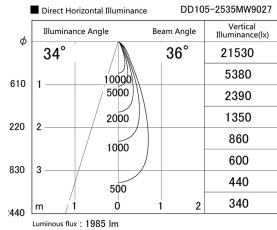

Item no. DD105-2535MW9027

Series Name: Φ 100 Lens type Adjustable downlight, Antiglare

Installation	Recessed mount
Type	
Fixture wattage	24.3W
Beam angle	36 deg
Color Temp.	2700K
CRI	Ra>90
Luminous	1983 lm
Body	Die-cast aluminum alloy
Body finish	N/A
Trim finish	White
Reflector finish	Mirror
IP Rate	IP20
Light source	COB module
Input Voltage	AC220~240V
Dimming Type	Non-Dimmable
Certificate	CCC
Cut Hole	100mm

Height (Weight)	
31.8W	152 (0.9kg)
24.3W	152 (0.9kg)
21.0W	115 (0.8kg)
14.0W	115 (0.8kg)