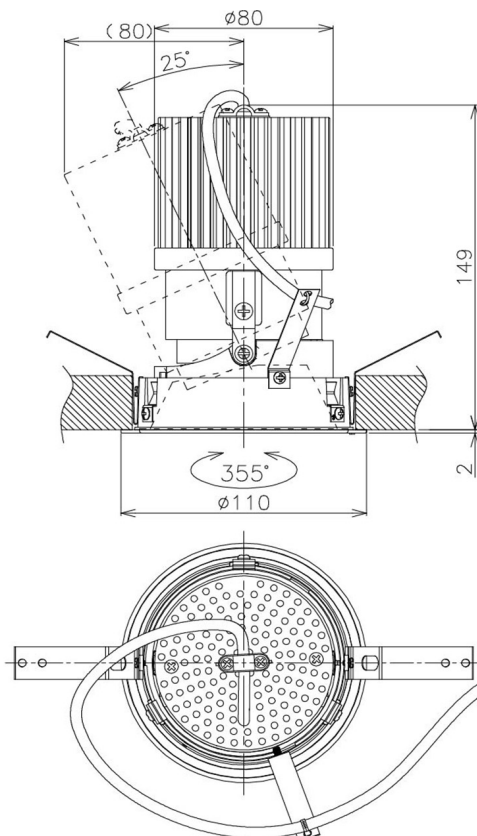

Item no. DD105-2535MW9027

Series Name:  $\Phi$ 100 Lens type Adjustable downlight, Antiglare

Installation	Recessed mount
Type	$\Phi$ 100 Lens type Adjustable downlight, Antiglare
Fixture wattage	24.3W
Beam angle	36 deg
Color Temp.	2700K
CRI	Ra>90
Luminous	1983 lm
Body	Die-cast aluminum alloy
Body finish	N/A
Trim finish	White
Reflector finish	Mirror
IP Rate	IP20
Light source	COB module
Input Voltage	AC220~240V
Dimming Type	Non-Dimmable
Certificate	CCC
Cut Hole	100mm

Height (Weight)	
31.8W	152 (0.9kg)
24.3W	152 (0.9kg)
21.0W	115 (0.8kg)
14.0W	115 (0.8kg)