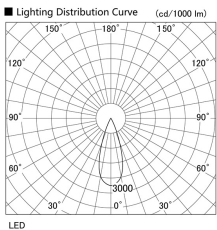

Item no. DD105-2535MW9027

Series Name:  $\Phi$ 100 Lens type Adjustable downlight, Antiglare

Installation	Recessed mount
Type	$\Phi$ 100 Lens type Adjustable downlight, Antiglare
Fixture wattage	24.3W
Beam angle	36 deg
Color Temp.	2700K
CRI	Ra>90
Luminous	1983 lm
Body	Die-cast aluminum alloy
Body finish	N/A
Trim finish	White
Reflector finish	Mirror
IP Rate	IP20
Light source	COB module
Input Voltage	AC220~240V
Dimming Type	Non-Dimmable
Certificate	CCC
Cut Hole	100mm

Height (Weight)	
31.8W	152 (0.9kg)
24.3W	152 (0.9kg)
21.0W	115 (0.8kg)
14.0W	115 (0.8kg)