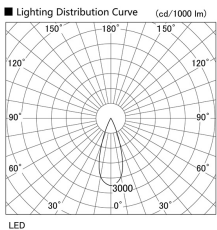

Item no. DD105-2535MW9030

Series Name: Φ 100 Lens type Adjustable downlight, Antiglare

Installation	Recessed mount
Type	
Fixture wattage	24.3W
Beam angle	36 deg
Color Temp.	3000K
CRI	Ra>90
Luminous	2066 lm
Body	Die-cast aluminum alloy
Body finish	N/A
Trim finish	White
Reflector finish	Mirror
IP Rate	IP20
Light source	COB module
Input Voltage	AC220~240V
Dimming Type	Non-Dimmable
Certificate	CCC
Cut Hole	100mm

Height (Weight)	
31.8W	152 (0.9kg)
24.3W	152 (0.9kg)
21.0W	115 (0.8kg)
14.0W	115 (0.8kg)