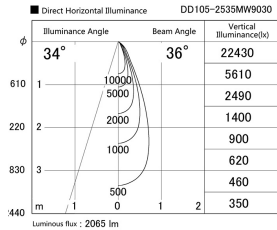

Item no. DD105-2535MW9030

Series Name: Φ 100 Lens type Adjustable downlight, Antiglare

Installation	Recessed mount
Type	
Fixture wattage	24.3W
Beam angle	36 deg
Color Temp.	3000K
CRI	Ra>90
Luminous	2066 lm
Body	Die-cast aluminum alloy
Body finish	N/A
Trim finish	White
Reflector finish	Mirror
IP Rate	IP20
Light source	COB module
Input Voltage	AC220~240V
Dimming Type	Non-Dimmable
Certificate	CCC
Cut Hole	100mm

Height (Weight)	
31.8W	152 (0.9kg)
24.3W	152 (0.9kg)
21.0W	115 (0.8kg)
14.0W	115 (0.8kg)