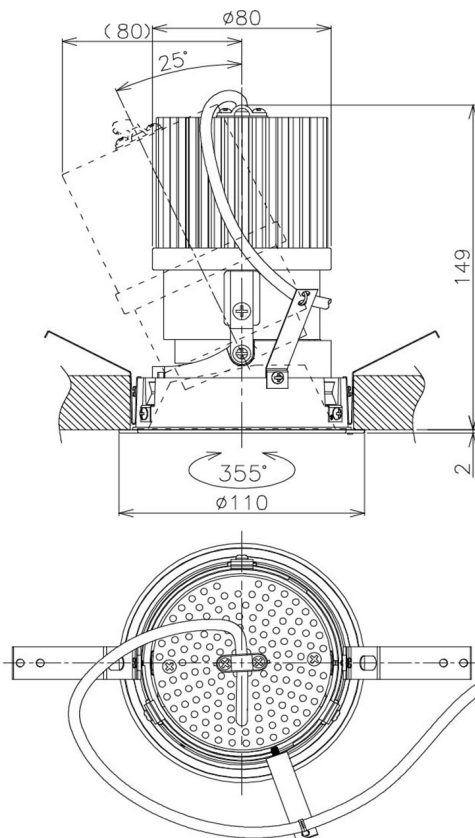

Item no. DD105-2535MW9035

Series Name: Φ 100 Lens type Adjustable downlight, Antiglare

Installation	Recessed mount
Type	
Fixture wattage	24.3W
Beam angle	36 deg
Color Temp.	3500K
CRI	Ra>90
Luminous	2107 lm
Body	Die-cast aluminum alloy
Body finish	N/A
Trim finish	White
Reflector finish	Mirror
IP Rate	IP20
Light source	COB module
Input Voltage	AC220~240V
Dimming Type	Non-Dimmable
Certificate	CCC
Cut Hole	100mm

Height (Weight)	
31.8W	152 (0.9kg)
24.3W	152 (0.9kg)
21.0W	115 (0.8kg)
14.0W	115 (0.8kg)