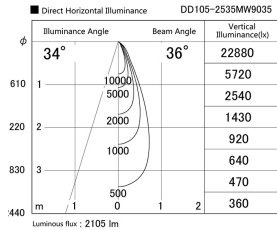

Item no. DD105-2535MW9035

Series Name: Φ 100 Lens type Adjustable downlight, Antiglare

Installation	Recessed mount
Type	
Fixture wattage	24.3W
Beam angle	36 deg
Color Temp.	3500K
CRI	Ra>90
Luminous	2107 lm
Body	Die-cast aluminum alloy
Body finish	N/A
Trim finish	White
Reflector finish	Mirror
IP Rate	IP20
Light source	COB module
Input Voltage	AC220~240V
Dimming Type	Non-Dimmable
Certificate	CCC
Cut Hole	100mm

Height (Weight)	
31.8W	152 (0.9kg)
24.3W	152 (0.9kg)
21.0W	115 (0.8kg)
14.0W	115 (0.8kg)