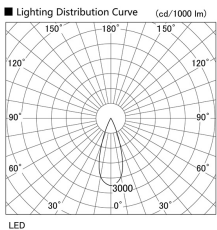

Item no. DD105-2535MW9035

Series Name: Φ 100 Lens type Adjustable downlight, Antiglare

Installation	Recessed mount
Type	
Fixture wattage	24.3W
Beam angle	36 deg
Color Temp.	3500K
CRI	Ra>90
Luminous	2107 lm
Body	Die-cast aluminum alloy
Body finish	N/A
Trim finish	White
Reflector finish	Mirror
IP Rate	IP20
Light source	COB module
Input Voltage	AC220~240V
Dimming Type	Non-Dimmable
Certificate	CCC
Cut Hole	100mm

Height (Weight)	
31.8W	152 (0.9kg)
24.3W	152 (0.9kg)
21.0W	115 (0.8kg)
14.0W	115 (0.8kg)