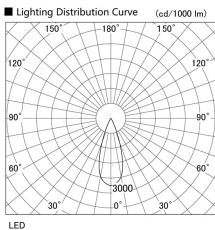

Item no. DD105-2535MW9035

Series Name: Φ 100 Lens type Adjustable downlight, Antiglare

Installation	Recessed mount
Type	
Fixture wattage	24.3W
Beam angle	36 deg
Color Temp.	3500K
CRI	Ra>90
Luminous	2107 lm
Body	Die-cast aluminum alloy
Body finish	N/A
Trim finish	White
Reflector finish	Mirror
IP Rate	IP20
Light source	COB module
Input Voltage	AC220~240V
Dimming Type	Non-Dimmable
Certificate	CCC
Cut Hole	100mm

Height (Weight)	
31.8W	152 (0.9kg)
24.3W	152 (0.9kg)
21.0W	115 (0.8kg)
14.0W	115 (0.8kg)