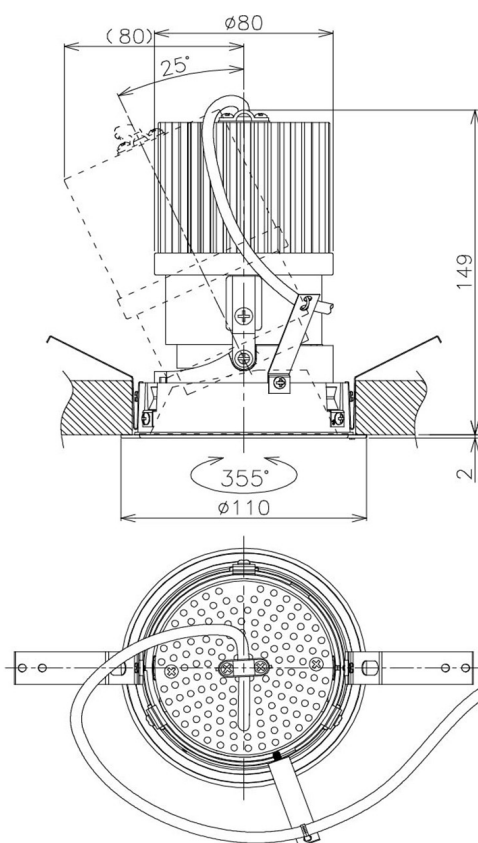

Item no. DD105-2535MW9040

Series Name: Φ 100 Lens type Adjustable downlight, Antiglare

Installation	Recessed mount
Type	
Fixture wattage	24.3W
Beam angle	36 deg
Color Temp.	4000K
CRI	Ra>90
Luminous	2128 lm
Body	Die-cast aluminum alloy
Body finish	N/A
Trim finish	White
Reflector finish	Mirror
IP Rate	IP20
Light source	COB module
Input Voltage	AC220~240V
Dimming Type	Non-Dimmable
Certificate	CCC
Cut Hole	100mm

Height (Weight)	
31.8W	152 (0.9kg)
24.3W	152 (0.9kg)
21.0W	115 (0.8kg)
14.0W	115 (0.8kg)