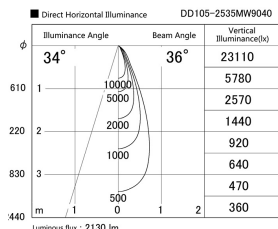

Item no. DD105-2535MW9040

Series Name: Φ 100 Lens type Adjustable downlight, Antiglare

Installation	Recessed mount
Type	
Fixture wattage	24.3W
Beam angle	36 deg
Color Temp.	4000K
CRI	Ra>90
Luminous	2128 lm
Body	Die-cast aluminum alloy
Body finish	N/A
Trim finish	White
Reflector finish	Mirror
IP Rate	IP20
Light source	COB module
Input Voltage	AC220~240V
Dimming Type	Non-Dimmable
Certificate	CCC
Cut Hole	100mm

Height (Weight)	
31.8W	152 (0.9kg)
24.3W	152 (0.9kg)
21.0W	115 (0.8kg)
14.0W	115 (0.8kg)