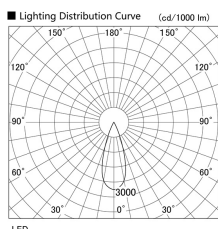

Item no. DD105-2535MW9040

Series Name: Φ 100 Lens type Adjustable downlight, Antiglare

Installation	Recessed mount
Type	
Fixture wattage	24.3W
Beam angle	36 deg
Color Temp.	4000K
CRI	Ra>90
Luminous	2128 lm
Body	Die-cast aluminum alloy
Body finish	N/A
Trim finish	White
Reflector finish	Mirror
IP Rate	IP20
Light source	COB module
Input Voltage	AC220~240V
Dimming Type	Non-Dimmable
Certificate	CCC
Cut Hole	100mm

Height (Weight)	
31.8W	152 (0.9kg)
24.3W	152 (0.9kg)
21.0W	115 (0.8kg)
14.0W	115 (0.8kg)