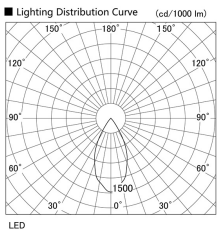

Item no. DD105-2550MW9027

Series Name: Φ 100 Lens type Adjustable downlight, Antiglare

Installation	Recessed mount
Type	
Fixture wattage	24.3W
Beam angle	50 deg
Color Temp.	2700K
CRI	Ra>90
Luminous	2003 lm
Body	Die-cast aluminum alloy
Body finish	N/A
Trim finish	White
Reflector finish	Mirror
IP Rate	IP20
Light source	COB module
Input Voltage	AC220~240V
Dimming Type	Non-Dimmable
Certificate	CCC
Cut Hole	100mm

Height (Weight)	
31.8W	152 (0.9kg)
24.3W	152 (0.9kg)
21.0W	115 (0.8kg)
14.0W	115 (0.8kg)