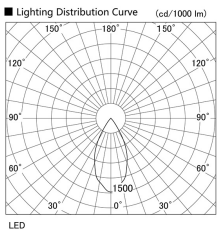

Item no. DD105-2550MW9027

Series Name:  $\Phi$ 100 Lens type Adjustable downlight, Antiglare

|                  |  |
|------------------|--|
| Installation     | Recessed mount                                       |
| Type             | $\Phi$ 100 Lens type Adjustable downlight, Antiglare |
| Fixture wattage  | 24.3W  |
| Beam angle       | 50 deg   |
| Color Temp.      | 2700K  |
| CRI              | Ra>90  |
| Luminous         | 2003 lm  |
| Body             | Die-cast aluminum alloy                              |
| Body finish      | N/A  |
| Trim finish      | White  |
| Reflector finish | Mirror   |
| IP Rate          | IP20   |
| Light source     | COB module   |
| Input Voltage    | AC220~240V   |
| Dimming Type     | Non-Dimmable   |
| Certificate      | CCC  |
| Cut Hole         | 100mm  |

| Height (Weight) |             |
|-----------------|-------------|
| 31.8W           | 152 (0.9kg) |
| 24.3W           | 152 (0.9kg) |
| 21.0W           | 115 (0.8kg) |
| 14.0W           | 115 (0.8kg) |