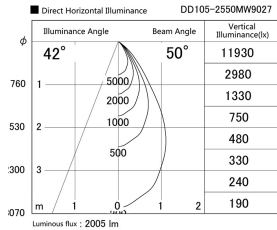

Item no. DD105-2550MW9027

Series Name:  $\Phi$ 100 Lens type Adjustable downlight, Antiglare

|                  |  |
|------------------|--|
| Installation     | Recessed mount                                       |
| Type             | $\Phi$ 100 Lens type Adjustable downlight, Antiglare |
| Fixture wattage  | 24.3W  |
| Beam angle       | 50 deg   |
| Color Temp.      | 2700K  |
| CRI              | Ra>90  |
| Luminous         | 2003 lm  |
| Body             | Die-cast aluminum alloy                              |
| Body finish      | N/A  |
| Trim finish      | White  |
| Reflector finish | Mirror   |
| IP Rate          | IP20   |
| Light source     | COB module   |
| Input Voltage    | AC220~240V   |
| Dimming Type     | Non-Dimmable   |
| Certificate      | CCC  |
| Cut Hole         | 100mm  |

| Height (Weight) |             |
|-----------------|-------------|
| 31.8W           | 152 (0.9kg) |
| 24.3W           | 152 (0.9kg) |
| 21.0W           | 115 (0.8kg) |
| 14.0W           | 115 (0.8kg) |