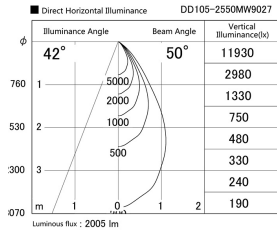

Item no. DD105-2550MW9027

Series Name: Φ 100 Lens type Adjustable downlight, Antiglare

Installation	Recessed mount
Type	
Fixture wattage	24.3W
Beam angle	50 deg
Color Temp.	2700K
CRI	Ra>90
Luminous	2003 lm
Body	Die-cast aluminum alloy
Body finish	N/A
Trim finish	White
Reflector finish	Mirror
IP Rate	IP20
Light source	COB module
Input Voltage	AC220~240V
Dimming Type	Non-Dimmable
Certificate	CCC
Cut Hole	100mm

Height (Weight)	
31.8W	152 (0.9kg)
24.3W	152 (0.9kg)
21.0W	115 (0.8kg)
14.0W	115 (0.8kg)