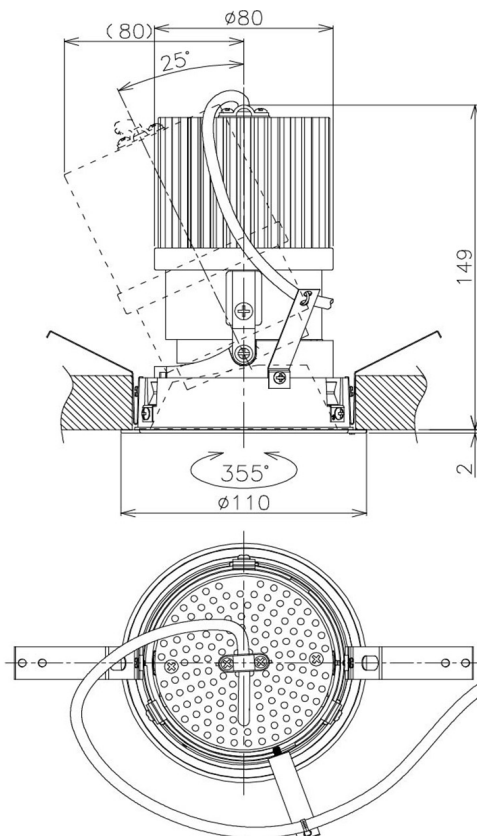

Item no. DD105-2550MW9027

Series Name:  $\Phi$ 100 Lens type Adjustable downlight, Antiglare

|                  |  |
|------------------|--|
| Installation     | Recessed mount                                       |
| Type             | $\Phi$ 100 Lens type Adjustable downlight, Antiglare |
| Fixture wattage  | 24.3W  |
| Beam angle       | 50 deg   |
| Color Temp.      | 2700K  |
| CRI              | Ra>90  |
| Luminous         | 2003 lm  |
| Body             | Die-cast aluminum alloy                              |
| Body finish      | N/A  |
| Trim finish      | White  |
| Reflector finish | Mirror   |
| IP Rate          | IP20   |
| Light source     | COB module   |
| Input Voltage    | AC220~240V   |
| Dimming Type     | Non-Dimmable   |
| Certificate      | CCC  |
| Cut Hole         | 100mm  |

| Height (Weight) |             |
|-----------------|-------------|
| 31.8W           | 152 (0.9kg) |
| 24.3W           | 152 (0.9kg) |
| 21.0W           | 115 (0.8kg) |
| 14.0W           | 115 (0.8kg) |