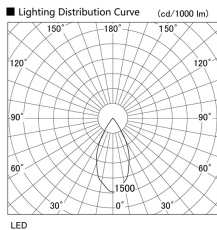

Item no. DD105-2550MW9030

Series Name: Φ 100 Lens type Adjustable downlight, Antiglare

Installation	Recessed mount
Type	
Fixture wattage	24.3W
Beam angle	50 deg
Color Temp.	3000K
CRI	Ra>90
Luminous	2086 lm
Body	Die-cast aluminum alloy
Body finish	N/A
Trim finish	White
Reflector finish	Mirror
IP Rate	IP20
Light source	COB module
Input Voltage	AC220~240V
Dimming Type	Non-Dimmable
Certificate	CCC
Cut Hole	100mm

Height (Weight)	
31.8W	152 (0.9kg)
24.3W	152 (0.9kg)
21.0W	115 (0.8kg)
14.0W	115 (0.8kg)