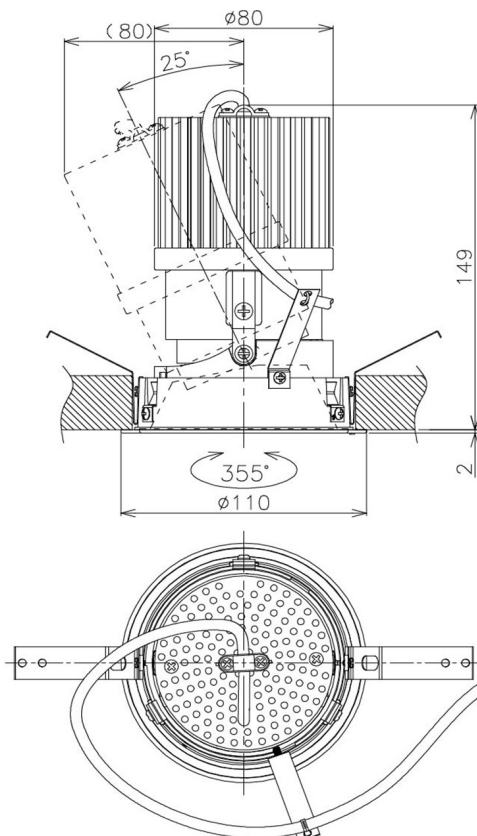

Item no. DD105-2550MW9030

Series Name: Φ 100 Lens type Adjustable downlight, Antiglare

Installation	Recessed mount
Type	Φ 100 Lens type Adjustable downlight, Antiglare
Fixture wattage	24.3W
Beam angle	50 deg
Color Temp.	3000K
CRI	Ra>90
Luminous	2086 lm
Body	Die-cast aluminum alloy
Body finish	N/A
Trim finish	White
Reflector finish	Mirror
IP Rate	IP20
Light source	COB module
Input Voltage	AC220~240V
Dimming Type	Non-Dimmable
Certificate	CCC
Cut Hole	100mm

Height (Weight)	
31.8W	152 (0.9kg)
24.3W	152 (0.9kg)
21.0W	115 (0.8kg)
14.0W	115 (0.8kg)