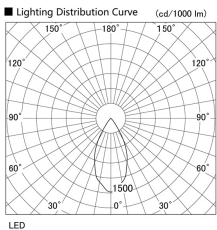

Item no. DD105-2550MW9030

Series Name: Φ 100 Lens type Adjustable downlight, Antiglare

Installation	Recessed mount
Type	Φ 100 Lens type Adjustable downlight, Antiglare
Fixture wattage	24.3W
Beam angle	50 deg
Color Temp.	3000K
CRI	Ra>90
Luminous	2086 lm
Body	Die-cast aluminum alloy
Body finish	N/A
Trim finish	White
Reflector finish	Mirror
IP Rate	IP20
Light source	COB module
Input Voltage	AC220~240V
Dimming Type	Non-Dimmable
Certificate	CCC
Cut Hole	100mm

Height (Weight)	
31.8W	152 (0.9kg)
24.3W	152 (0.9kg)
21.0W	115 (0.8kg)
14.0W	115 (0.8kg)