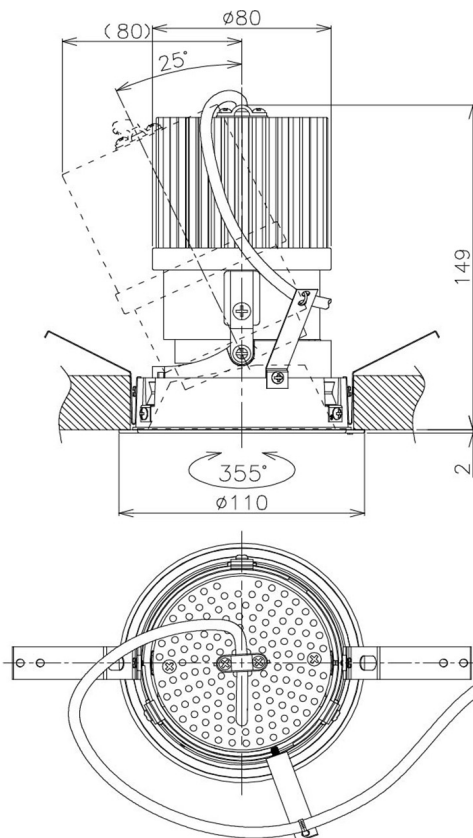

Item no. DD105-2550MW9030

Series Name: Φ 100 Lens type Adjustable downlight, Antiglare

Installation	Recessed mount
Type	
Fixture wattage	24.3W
Beam angle	50 deg
Color Temp.	3000K
CRI	Ra>90
Luminous	2086 lm
Body	Die-cast aluminum alloy
Body finish	N/A
Trim finish	White
Reflector finish	Mirror
IP Rate	IP20
Light source	COB module
Input Voltage	AC220~240V
Dimming Type	Non-Dimmable
Certificate	CCC
Cut Hole	100mm

Height (Weight)	
31.8W	152 (0.9kg)
24.3W	152 (0.9kg)
21.0W	115 (0.8kg)
14.0W	115 (0.8kg)