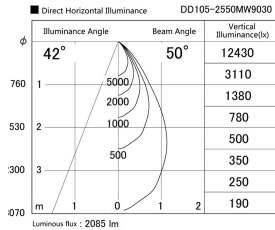

Item no. DD105-2550MW9030

Series Name: Φ 100 Lens type Adjustable downlight, Antiglare

Installation	Recessed mount
Type	
Fixture wattage	24.3W
Beam angle	50 deg
Color Temp.	3000K
CRI	Ra>90
Luminous	2086 lm
Body	Die-cast aluminum alloy
Body finish	N/A
Trim finish	White
Reflector finish	Mirror
IP Rate	IP20
Light source	COB module
Input Voltage	AC220~240V
Dimming Type	Non-Dimmable
Certificate	CCC
Cut Hole	100mm

Height (Weight)	
31.8W	152 (0.9kg)
24.3W	152 (0.9kg)
21.0W	115 (0.8kg)
14.0W	115 (0.8kg)