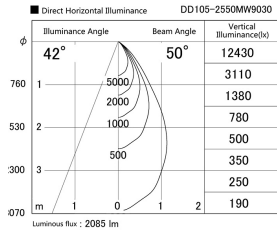

Item no. DD105-2550MW9030

Series Name: Φ 100 Lens type Adjustable downlight, Antiglare

Installation	Recessed mount
Type	Φ 100 Lens type Adjustable downlight, Antiglare
Fixture wattage	24.3W
Beam angle	50 deg
Color Temp.	3000K
CRI	Ra>90
Luminous	2086 lm
Body	Die-cast aluminum alloy
Body finish	N/A
Trim finish	White
Reflector finish	Mirror
IP Rate	IP20
Light source	COB module
Input Voltage	AC220~240V
Dimming Type	Non-Dimmable
Certificate	CCC
Cut Hole	100mm

Height (Weight)	
31.8W	152 (0.9kg)
24.3W	152 (0.9kg)
21.0W	115 (0.8kg)
14.0W	115 (0.8kg)