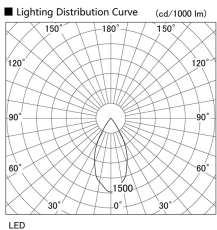

Item no. DD105-2550MW9035

Series Name: Φ 100 Lens type Adjustable downlight, Antiglare

Installation	Recessed mount
Type	Φ 100 Lens type Adjustable downlight, Antiglare
Fixture wattage	24.3W
Beam angle	50 deg
Color Temp.	3500K
CRI	Ra>90
Luminous	2128 lm
Body	Die-cast aluminum alloy
Body finish	N/A
Trim finish	White
Reflector finish	Mirror
IP Rate	IP20
Light source	COB module
Input Voltage	AC220~240V
Dimming Type	Non-Dimmable
Certificate	CCC
Cut Hole	100mm

Height (Weight)	
31.8W	152 (0.9kg)
24.3W	152 (0.9kg)
21.0W	115 (0.8kg)
14.0W	115 (0.8kg)