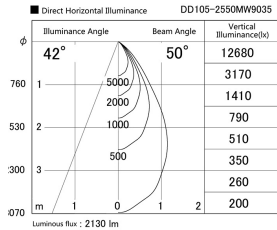

Item no. DD105-2550MW9035

Series Name: Φ 100 Lens type Adjustable downlight, Antiglare

Installation	Recessed mount
Type	Φ 100 Lens type Adjustable downlight, Antiglare
Fixture wattage	24.3W
Beam angle	50 deg
Color Temp.	3500K
CRI	Ra>90
Luminous	2128 lm
Body	Die-cast aluminum alloy
Body finish	N/A
Trim finish	White
Reflector finish	Mirror
IP Rate	IP20
Light source	COB module
Input Voltage	AC220~240V
Dimming Type	Non-Dimmable
Certificate	CCC
Cut Hole	100mm

Height (Weight)	
31.8W	152 (0.9kg)
24.3W	152 (0.9kg)
21.0W	115 (0.8kg)
14.0W	115 (0.8kg)