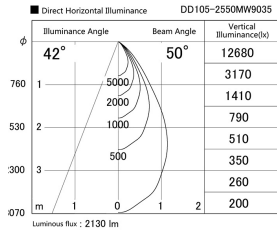

Item no. DD105-2550MW9035

Series Name: Φ 100 Lens type Adjustable downlight, Antiglare

| | |
|------------------|-------------------------|
| Installation | Recessed mount |
| Type | |
| Fixture wattage | 24.3W |
| Beam angle | 50 deg |
| Color Temp. | 3500K |
| CRI | Ra>90 |
| Luminous | 2128 lm |
| Body | Die-cast aluminum alloy |
| Body finish | N/A |
| Trim finish | White |
| Reflector finish | Mirror |
| IP Rate | IP20 |
| Light source | COB module |
| Input Voltage | AC220~240V |
| Dimming Type | Non-Dimmable |
| Certificate | CCC |
| Cut Hole | 100mm |

| Height (Weight) | |
|-----------------|-------------|
| 31.8W | 152 (0.9kg) |
| 24.3W | 152 (0.9kg) |
| 21.0W | 115 (0.8kg) |
| 14.0W | 115 (0.8kg) |