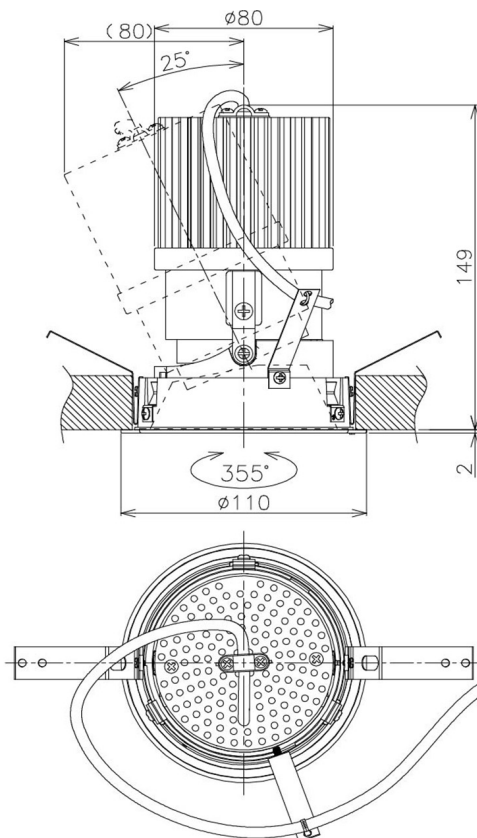

Item no. DD105-2550MW9035

Series Name: Φ 100 Lens type Adjustable downlight, Antiglare

Installation	Recessed mount
Type	Φ 100 Lens type Adjustable downlight, Antiglare
Fixture wattage	24.3W
Beam angle	50 deg
Color Temp.	3500K
CRI	Ra>90
Luminous	2128 lm
Body	Die-cast aluminum alloy
Body finish	N/A
Trim finish	White
Reflector finish	Mirror
IP Rate	IP20
Light source	COB module
Input Voltage	AC220~240V
Dimming Type	Non-Dimmable
Certificate	CCC
Cut Hole	100mm

Height (Weight)	
31.8W	152 (0.9kg)
24.3W	152 (0.9kg)
21.0W	115 (0.8kg)
14.0W	115 (0.8kg)