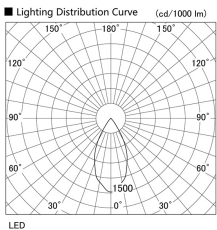

Item no. DD105-2550MW9035

Series Name: Φ 100 Lens type Adjustable downlight, Antiglare

| | |
|------------------|-------------------------|
| Installation | Recessed mount |
| Type | |
| Fixture wattage | 24.3W |
| Beam angle | 50 deg |
| Color Temp. | 3500K |
| CRI | Ra>90 |
| Luminous | 2128 lm |
| Body | Die-cast aluminum alloy |
| Body finish | N/A |
| Trim finish | White |
| Reflector finish | Mirror |
| IP Rate | IP20 |
| Light source | COB module |
| Input Voltage | AC220~240V |
| Dimming Type | Non-Dimmable |
| Certificate | CCC |
| Cut Hole | 100mm |

| Height (Weight) | |
|-----------------|-------------|
| 31.8W | 152 (0.9kg) |
| 24.3W | 152 (0.9kg) |
| 21.0W | 115 (0.8kg) |
| 14.0W | 115 (0.8kg) |