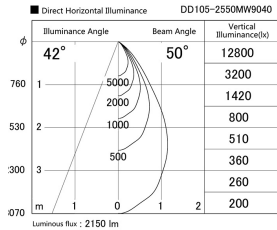

Item no. DD105-2550MW9040

Series Name: Φ 100 Lens type Adjustable downlight, Antiglare

Installation	Recessed mount
Type	
Fixture wattage	24.3W
Beam angle	50 deg
Color Temp.	4000K
CRI	Ra>90
Luminous	2149 lm
Body	Die-cast aluminum alloy
Body finish	N/A
Trim finish	White
Reflector finish	Mirror
IP Rate	IP20
Light source	COB module
Input Voltage	AC220~240V
Dimming Type	Non-Dimmable
Certificate	CCC
Cut Hole	100mm

Height (Weight)	
31.8W	152 (0.9kg)
24.3W	152 (0.9kg)
21.0W	115 (0.8kg)
14.0W	115 (0.8kg)