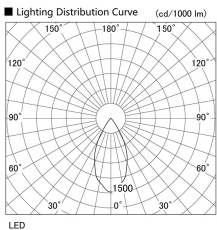

Item no. DD105-2550MW9040

Series Name:  $\Phi$ 100 Lens type Adjustable downlight, Antiglare

Installation	Recessed mount
Type	$\Phi$ 100 Lens type Adjustable downlight, Antiglare
Fixture wattage	24.3W
Beam angle	50 deg
Color Temp.	4000K
CRI	Ra>90
Luminous	2149 lm
Body	Die-cast aluminum alloy
Body finish	N/A
Trim finish	White
Reflector finish	Mirror
IP Rate	IP20
Light source	COB module
Input Voltage	AC220~240V
Dimming Type	Non-Dimmable
Certificate	CCC
Cut Hole	100mm

Height (Weight)	
31.8W	152 (0.9kg)
24.3W	152 (0.9kg)
21.0W	115 (0.8kg)
14.0W	115 (0.8kg)