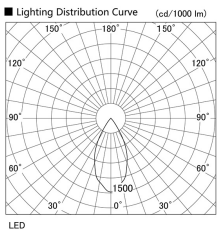

Item no. DD105-2550MW9040

Series Name: Φ 100 Lens type Adjustable downlight, Antiglare

Installation	Recessed mount
Type	
Fixture wattage	24.3W
Beam angle	50 deg
Color Temp.	4000K
CRI	Ra>90
Luminous	2149 lm
Body	Die-cast aluminum alloy
Body finish	N/A
Trim finish	White
Reflector finish	Mirror
IP Rate	IP20
Light source	COB module
Input Voltage	AC220~240V
Dimming Type	Non-Dimmable
Certificate	CCC
Cut Hole	100mm

Height (Weight)	
31.8W	152 (0.9kg)
24.3W	152 (0.9kg)
21.0W	115 (0.8kg)
14.0W	115 (0.8kg)