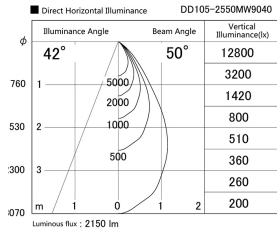

Item no. DD105-2550MW9040

Series Name:  $\Phi$ 100 Lens type Adjustable downlight, Antiglare

Installation	Recessed mount
Type	$\Phi$ 100 Lens type Adjustable downlight, Antiglare
Fixture wattage	24.3W
Beam angle	50 deg
Color Temp.	4000K
CRI	Ra>90
Luminous	2149 lm
Body	Die-cast aluminum alloy
Body finish	N/A
Trim finish	White
Reflector finish	Mirror
IP Rate	IP20
Light source	COB module
Input Voltage	AC220~240V
Dimming Type	Non-Dimmable
Certificate	CCC
Cut Hole	100mm

Height (Weight)	
31.8W	152 (0.9kg)
24.3W	152 (0.9kg)
21.0W	115 (0.8kg)
14.0W	115 (0.8kg)