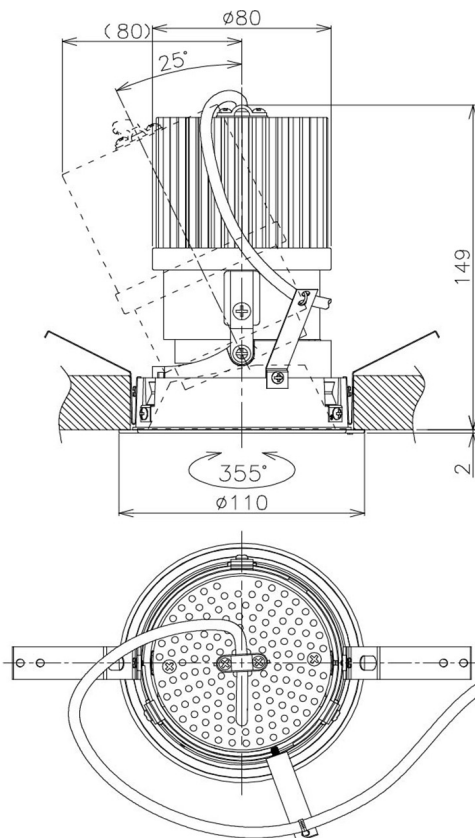

Item no. DD105-2550MW9040

Series Name:  $\Phi$ 100 Lens type Adjustable downlight, Antiglare

Installation	Recessed mount
Type	$\Phi$ 100 Lens type Adjustable downlight, Antiglare
Fixture wattage	24.3W
Beam angle	50 deg
Color Temp.	4000K
CRI	Ra>90
Luminous	2149 lm
Body	Die-cast aluminum alloy
Body finish	N/A
Trim finish	White
Reflector finish	Mirror
IP Rate	IP20
Light source	COB module
Input Voltage	AC220~240V
Dimming Type	Non-Dimmable
Certificate	CCC
Cut Hole	100mm

Height (Weight)	
31.8W	152 (0.9kg)
24.3W	152 (0.9kg)
21.0W	115 (0.8kg)
14.0W	115 (0.8kg)