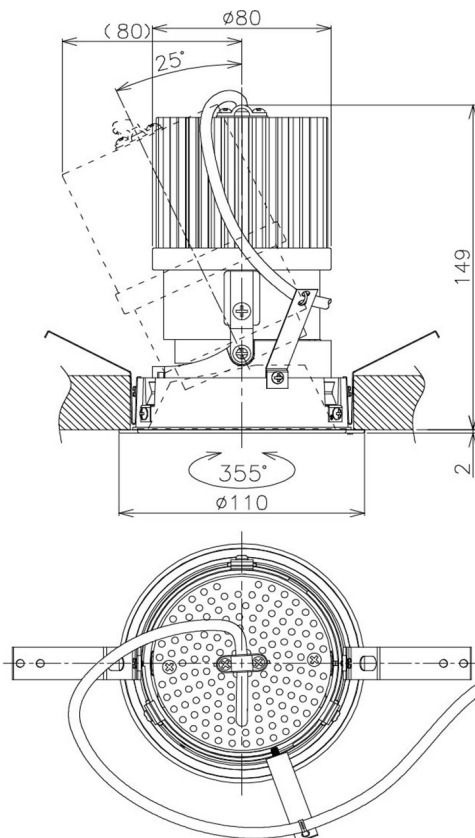

Item no. DD105-3215MW9027

Series Name:  $\Phi$ 100 Lens type Adjustable downlight, Antiglare

Installation	Recessed mount
Type	
Fixture wattage	31.8W
Beam angle	19 deg
Color Temp.	2700K
CRI	Ra>90
Luminous	2219 lm
Body	Die-cast aluminum alloy
Body finish	N/A
Trim finish	White
Reflector finish	Mirror
IP Rate	IP20
Light source	COB module
Input Voltage	AC220~240V
Dimming Type	Non-Dimmable
Certificate	CCC
Cut Hole	100mm

Height (Weight)	
31.8W	152 (0.9kg)
24.3W	152 (0.9kg)
21.0W	115 (0.8kg)
14.0W	115 (0.8kg)