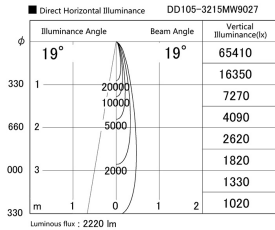

Item no. DD105-3215MW9027

Series Name:  $\Phi$ 100 Lens type Adjustable downlight, Antiglare

Installation	Recessed mount
Type	
Fixture wattage	31.8W
Beam angle	19 deg
Color Temp.	2700K
CRI	Ra>90
Luminous	2219 lm
Body	Die-cast aluminum alloy
Body finish	N/A
Trim finish	White
Reflector finish	Mirror
IP Rate	IP20
Light source	COB module
Input Voltage	AC220~240V
Dimming Type	Non-Dimmable
Certificate	CCC
Cut Hole	100mm

Height (Weight)	
31.8W	152 (0.9kg)
24.3W	152 (0.9kg)
21.0W	115 (0.8kg)
14.0W	115 (0.8kg)