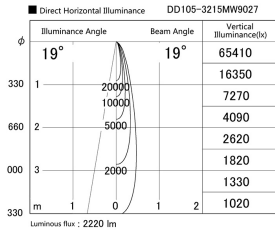

Item no. DD105-3215MW9027

Series Name: Φ 100 Lens type Adjustable downlight, Antiglare

Installation	Recessed mount
Type	
Fixture wattage	31.8W
Beam angle	19 deg
Color Temp.	2700K
CRI	Ra>90
Luminous	2219 lm
Body	Die-cast aluminum alloy
Body finish	N/A
Trim finish	White
Reflector finish	Mirror
IP Rate	IP20
Light source	COB module
Input Voltage	AC220~240V
Dimming Type	Non-Dimmable
Certificate	CCC
Cut Hole	100mm

Height (Weight)	
31.8W	152 (0.9kg)
24.3W	152 (0.9kg)
21.0W	115 (0.8kg)
14.0W	115 (0.8kg)