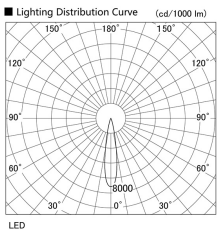

Item no. DD105-3215MW9027

Series Name:  $\Phi$ 100 Lens type Adjustable downlight, Antiglare

Installation	Recessed mount
Type	
Fixture wattage	31.8W
Beam angle	19 deg
Color Temp.	2700K
CRI	Ra>90
Luminous	2219 lm
Body	Die-cast aluminum alloy
Body finish	N/A
Trim finish	White
Reflector finish	Mirror
IP Rate	IP20
Light source	COB module
Input Voltage	AC220~240V
Dimming Type	Non-Dimmable
Certificate	CCC
Cut Hole	100mm

Height (Weight)	
31.8W	152 (0.9kg)
24.3W	152 (0.9kg)
21.0W	115 (0.8kg)
14.0W	115 (0.8kg)