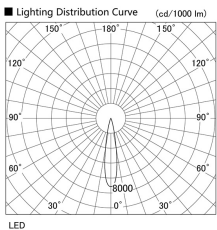

Item no. DD105-3215MW9027

Series Name: Φ 100 Lens type Adjustable downlight, Antiglare

Installation	Recessed mount
Type	
Fixture wattage	31.8W
Beam angle	19 deg
Color Temp.	2700K
CRI	Ra>90
Luminous	2219 lm
Body	Die-cast aluminum alloy
Body finish	N/A
Trim finish	White
Reflector finish	Mirror
IP Rate	IP20
Light source	COB module
Input Voltage	AC220~240V
Dimming Type	Non-Dimmable
Certificate	CCC
Cut Hole	100mm

Height (Weight)	
31.8W	152 (0.9kg)
24.3W	152 (0.9kg)
21.0W	115 (0.8kg)
14.0W	115 (0.8kg)