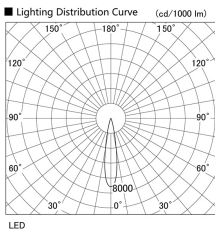

Item no. DD105-3215MW9030

Series Name:  $\Phi$ 100 Lens type Adjustable downlight, Antiglare

Installation	Recessed mount
Type	
Fixture wattage	31.8W
Beam angle	19 deg
Color Temp.	3000K
CRI	Ra>90
Luminous	2386 lm
Body	Die-cast aluminum alloy
Body finish	N/A
Trim finish	White
Reflector finish	Mirror
IP Rate	IP20
Light source	COB module
Input Voltage	AC220~240V
Dimming Type	Non-Dimmable
Certificate	CCC
Cut Hole	100mm

Height (Weight)	
31.8W	152 (0.9kg)
24.3W	152 (0.9kg)
21.0W	115 (0.8kg)
14.0W	115 (0.8kg)