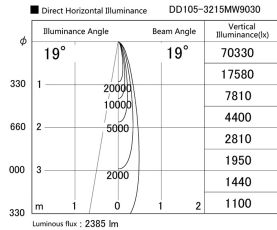

Item no. DD105-3215MW9030

Series Name:  $\Phi$ 100 Lens type Adjustable downlight, Antiglare

Installation	Recessed mount
Type	
Fixture wattage	31.8W
Beam angle	19 deg
Color Temp.	3000K
CRI	Ra>90
Luminous	2386 lm
Body	Die-cast aluminum alloy
Body finish	N/A
Trim finish	White
Reflector finish	Mirror
IP Rate	IP20
Light source	COB module
Input Voltage	AC220~240V
Dimming Type	Non-Dimmable
Certificate	CCC
Cut Hole	100mm

Height (Weight)	
31.8W	152 (0.9kg)
24.3W	152 (0.9kg)
21.0W	115 (0.8kg)
14.0W	115 (0.8kg)