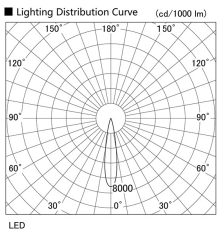

Item no. DD105-3215MW9035

Series Name: Φ 100 Lens type Adjustable downlight, Antiglare

Installation	Recessed mount
Type	
Fixture wattage	31.8W
Beam angle	19 deg
Color Temp.	3500K
CRI	Ra>90
Luminous	2505 lm
Body	Die-cast aluminum alloy
Body finish	N/A
Trim finish	White
Reflector finish	Mirror
IP Rate	IP20
Light source	COB module
Input Voltage	AC220~240V
Dimming Type	Non-Dimmable
Certificate	CCC
Cut Hole	100mm

Height (Weight)	
31.8W	152 (0.9kg)
24.3W	152 (0.9kg)
21.0W	115 (0.8kg)
14.0W	115 (0.8kg)