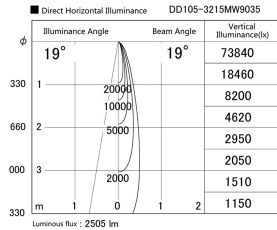

Item no. DD105-3215MW9035

Series Name: Φ 100 Lens type Adjustable downlight, Antiglare

Installation	Recessed mount
Type	
Fixture wattage	31.8W
Beam angle	19 deg
Color Temp.	3500K
CRI	Ra>90
Luminous	2505 lm
Body	Die-cast aluminum alloy
Body finish	N/A
Trim finish	White
Reflector finish	Mirror
IP Rate	IP20
Light source	COB module
Input Voltage	AC220~240V
Dimming Type	Non-Dimmable
Certificate	CCC
Cut Hole	100mm

Height (Weight)	
31.8W	152 (0.9kg)
24.3W	152 (0.9kg)
21.0W	115 (0.8kg)
14.0W	115 (0.8kg)