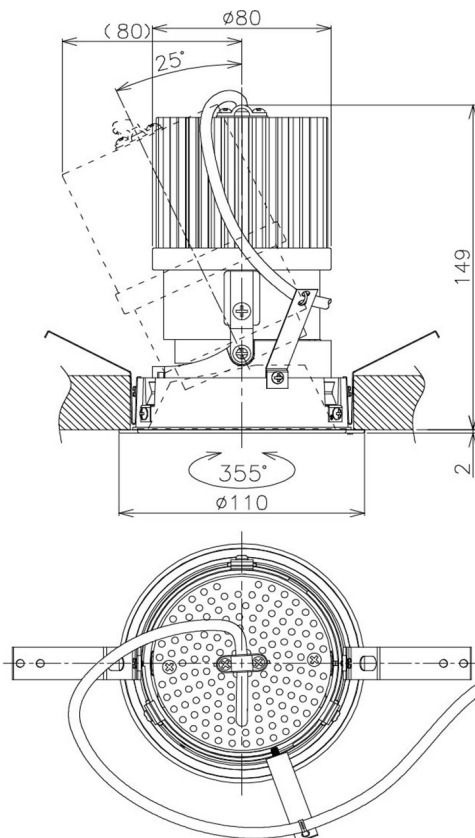

Item no. DD105-3215MW9040

Series Name:  $\Phi$ 100 Lens type Adjustable downlight, Antiglare

Installation	Recessed mount
Type	$\Phi$ 100 Lens type Adjustable downlight, Antiglare
Fixture wattage	31.8W
Beam angle	19 deg
Color Temp.	4000K
CRI	Ra>90
Luminous	2577 lm
Body	Die-cast aluminum alloy
Body finish	N/A
Trim finish	White
Reflector finish	Mirror
IP Rate	IP20
Light source	COB module
Input Voltage	AC220~240V
Dimming Type	Non-Dimmable
Certificate	CCC
Cut Hole	100mm

Height (Weight)	
31.8W	152 (0.9kg)
24.3W	152 (0.9kg)
21.0W	115 (0.8kg)
14.0W	115 (0.8kg)