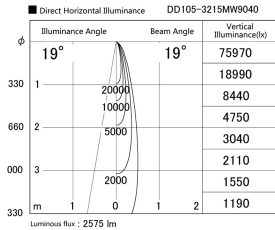

Item no. DD105-3215MW9040

Series Name:  $\Phi$ 100 Lens type Adjustable downlight, Antiglare

Installation	Recessed mount
Type	$\Phi$ 100 Lens type Adjustable downlight, Antiglare
Fixture wattage	31.8W
Beam angle	19 deg
Color Temp.	4000K
CRI	Ra>90
Luminous	2577 lm
Body	Die-cast aluminum alloy
Body finish	N/A
Trim finish	White
Reflector finish	Mirror
IP Rate	IP20
Light source	COB module
Input Voltage	AC220~240V
Dimming Type	Non-Dimmable
Certificate	CCC
Cut Hole	100mm

Height (Weight)	
31.8W	152 (0.9kg)
24.3W	152 (0.9kg)
21.0W	115 (0.8kg)
14.0W	115 (0.8kg)