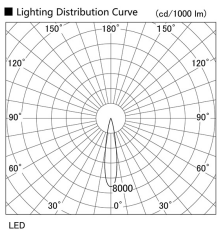

Item no. DD105-3215MW9040

Series Name:  $\Phi$ 100 Lens type Adjustable downlight, Antiglare

Installation	Recessed mount
Type	$\Phi$ 100 Lens type Adjustable downlight, Antiglare
Fixture wattage	31.8W
Beam angle	19 deg
Color Temp.	4000K
CRI	Ra>90
Luminous	2577 lm
Body	Die-cast aluminum alloy
Body finish	N/A
Trim finish	White
Reflector finish	Mirror
IP Rate	IP20
Light source	COB module
Input Voltage	AC220~240V
Dimming Type	Non-Dimmable
Certificate	CCC
Cut Hole	100mm

Height (Weight)	
31.8W	152 (0.9kg)
24.3W	152 (0.9kg)
21.0W	115 (0.8kg)
14.0W	115 (0.8kg)