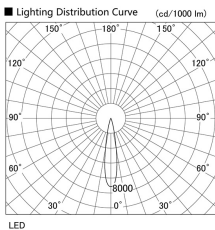

Item no. DD105-3215MW9040

Series Name: Φ 100 Lens type Adjustable downlight, Antiglare

Installation	Recessed mount
Type	
Fixture wattage	31.8W
Beam angle	19 deg
Color Temp.	4000K
CRI	Ra>90
Luminous	2577 lm
Body	Die-cast aluminum alloy
Body finish	N/A
Trim finish	White
Reflector finish	Mirror
IP Rate	IP20
Light source	COB module
Input Voltage	AC220~240V
Dimming Type	Non-Dimmable
Certificate	CCC
Cut Hole	100mm

Height (Weight)	
31.8W	152 (0.9kg)
24.3W	152 (0.9kg)
21.0W	115 (0.8kg)
14.0W	115 (0.8kg)