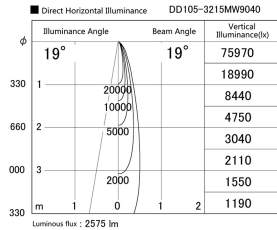

Item no. DD105-3215MW9040

Series Name: Φ 100 Lens type Adjustable downlight, Antiglare

Installation	Recessed mount
Type	
Fixture wattage	31.8W
Beam angle	19 deg
Color Temp.	4000K
CRI	Ra>90
Luminous	2577 lm
Body	Die-cast aluminum alloy
Body finish	N/A
Trim finish	White
Reflector finish	Mirror
IP Rate	IP20
Light source	COB module
Input Voltage	AC220~240V
Dimming Type	Non-Dimmable
Certificate	CCC
Cut Hole	100mm

Height (Weight)	
31.8W	152 (0.9kg)
24.3W	152 (0.9kg)
21.0W	115 (0.8kg)
14.0W	115 (0.8kg)