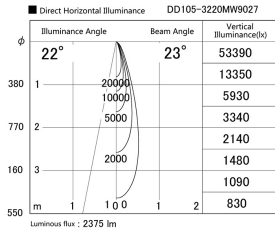

Item no. DD105-3220MW9027

Series Name: Φ 100 Lens type Adjustable downlight, Antiglare

Installation	Recessed mount
Type	Φ 100 Lens type Adjustable downlight, Antiglare
Fixture wattage	31.8W
Beam angle	23 deg
Color Temp.	2700K
CRI	Ra>90
Luminous	2374 lm
Body	Die-cast aluminum alloy
Body finish	N/A
Trim finish	White
Reflector finish	Mirror
IP Rate	IP20
Light source	COB module
Input Voltage	AC220~240V
Dimming Type	Non-Dimmable
Certificate	CCC
Cut Hole	100mm

Height (Weight)	
31.8W	152 (0.9kg)
24.3W	152 (0.9kg)
21.0W	115 (0.8kg)
14.0W	115 (0.8kg)