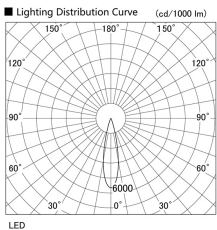

Item no. DD105-3220MW9027

Series Name: Φ 100 Lens type Adjustable downlight, Antiglare

Installation	Recessed mount
Type	Φ 100 Lens type Adjustable downlight, Antiglare
Fixture wattage	31.8W
Beam angle	23 deg
Color Temp.	2700K
CRI	Ra>90
Luminous	2374 lm
Body	Die-cast aluminum alloy
Body finish	N/A
Trim finish	White
Reflector finish	Mirror
IP Rate	IP20
Light source	COB module
Input Voltage	AC220~240V
Dimming Type	Non-Dimmable
Certificate	CCC
Cut Hole	100mm

Height (Weight)	
31.8W	152 (0.9kg)
24.3W	152 (0.9kg)
21.0W	115 (0.8kg)
14.0W	115 (0.8kg)