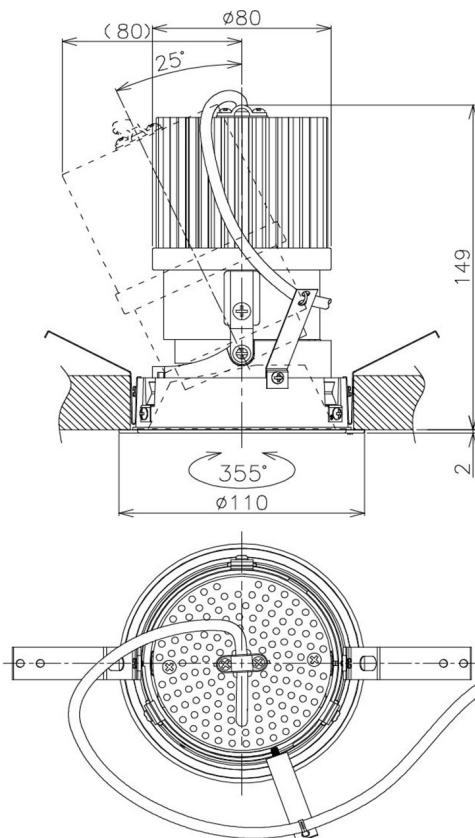

Item no. DD105-3220MW9027

Series Name: Φ 100 Lens type Adjustable downlight, Antiglare

Installation	Recessed mount
Type	Φ 100 Lens type Adjustable downlight, Antiglare
Fixture wattage	31.8W
Beam angle	23 deg
Color Temp.	2700K
CRI	Ra>90
Luminous	2374 lm
Body	Die-cast aluminum alloy
Body finish	N/A
Trim finish	White
Reflector finish	Mirror
IP Rate	IP20
Light source	COB module
Input Voltage	AC220~240V
Dimming Type	Non-Dimmable
Certificate	CCC
Cut Hole	100mm

Height (Weight)	
31.8W	152 (0.9kg)
24.3W	152 (0.9kg)
21.0W	115 (0.8kg)
14.0W	115 (0.8kg)