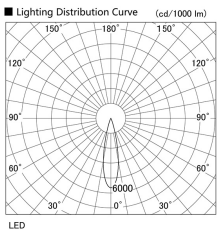

Item no. DD105-3220MW9030

Series Name: Φ 100 Lens type Adjustable downlight, Antiglare

Installation	Recessed mount
Type	
Fixture wattage	31.8W
Beam angle	23 deg
Color Temp.	3000K
CRI	Ra>90
Luminous	2553 lm
Body	Die-cast aluminum alloy
Body finish	N/A
Trim finish	White
Reflector finish	Mirror
IP Rate	IP20
Light source	COB module
Input Voltage	AC220~240V
Dimming Type	Non-Dimmable
Certificate	CCC
Cut Hole	100mm

Height (Weight)	
31.8W	152 (0.9kg)
24.3W	152 (0.9kg)
21.0W	115 (0.8kg)
14.0W	115 (0.8kg)