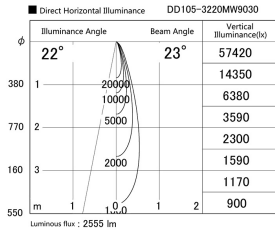

Item no. DD105-3220MW9030

Series Name: Φ 100 Lens type Adjustable downlight, Antiglare

Installation	Recessed mount
Type	
Fixture wattage	31.8W
Beam angle	23 deg
Color Temp.	3000K
CRI	Ra>90
Luminous	2553 lm
Body	Die-cast aluminum alloy
Body finish	N/A
Trim finish	White
Reflector finish	Mirror
IP Rate	IP20
Light source	COB module
Input Voltage	AC220~240V
Dimming Type	Non-Dimmable
Certificate	CCC
Cut Hole	100mm

Height (Weight)	
31.8W	152 (0.9kg)
24.3W	152 (0.9kg)
21.0W	115 (0.8kg)
14.0W	115 (0.8kg)