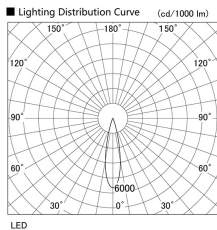

Item no. DD105-3220MW9035

Series Name: Φ 100 Lens type Adjustable downlight, Antiglare

Installation	Recessed mount
Type	
Fixture wattage	31.8W
Beam angle	23 deg
Color Temp.	3500K
CRI	Ra>90
Luminous	2681 lm
Body	Die-cast aluminum alloy
Body finish	N/A
Trim finish	White
Reflector finish	Mirror
IP Rate	IP20
Light source	COB module
Input Voltage	AC220~240V
Dimming Type	Non-Dimmable
Certificate	CCC
Cut Hole	100mm

Height (Weight)	
31.8W	152 (0.9kg)
24.3W	152 (0.9kg)
21.0W	115 (0.8kg)
14.0W	115 (0.8kg)