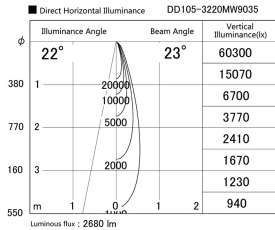

Item no. DD105-3220MW9035

Series Name: Φ 100 Lens type Adjustable downlight, Antiglare

Installation	Recessed mount
Type	
Fixture wattage	31.8W
Beam angle	23 deg
Color Temp.	3500K
CRI	Ra>90
Luminous	2681 lm
Body	Die-cast aluminum alloy
Body finish	N/A
Trim finish	White
Reflector finish	Mirror
IP Rate	IP20
Light source	COB module
Input Voltage	AC220~240V
Dimming Type	Non-Dimmable
Certificate	CCC
Cut Hole	100mm

Height (Weight)	
31.8W	152 (0.9kg)
24.3W	152 (0.9kg)
21.0W	115 (0.8kg)
14.0W	115 (0.8kg)