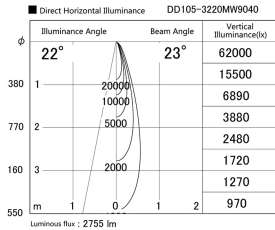

Item no. DD105-3220MW9040

Series Name: Φ 100 Lens type Adjustable downlight, Antiglare

Installation	Recessed mount
Type	
Fixture wattage	31.8W
Beam angle	23 deg
Color Temp.	4000K
CRI	Ra>90
Luminous	2757 lm
Body	Die-cast aluminum alloy
Body finish	N/A
Trim finish	White
Reflector finish	Mirror
IP Rate	IP20
Light source	COB module
Input Voltage	AC220~240V
Dimming Type	Non-Dimmable
Certificate	CCC
Cut Hole	100mm

Height (Weight)	
31.8W	152 (0.9kg)
24.3W	152 (0.9kg)
21.0W	115 (0.8kg)
14.0W	115 (0.8kg)