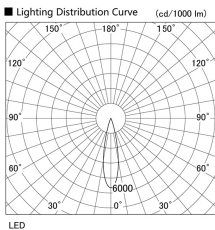

Item no. DD105-3220MW9040

Series Name: Φ 100 Lens type Adjustable downlight, Antiglare

Installation	Recessed mount
Type	
Fixture wattage	31.8W
Beam angle	23 deg
Color Temp.	4000K
CRI	Ra>90
Luminous	2757 lm
Body	Die-cast aluminum alloy
Body finish	N/A
Trim finish	White
Reflector finish	Mirror
IP Rate	IP20
Light source	COB module
Input Voltage	AC220~240V
Dimming Type	Non-Dimmable
Certificate	CCC
Cut Hole	100mm

Height (Weight)	
31.8W	152 (0.9kg)
24.3W	152 (0.9kg)
21.0W	115 (0.8kg)
14.0W	115 (0.8kg)