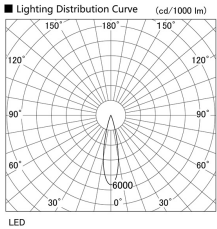

Item no. DD105-3220MW9040

Series Name: Φ 100 Lens type Adjustable downlight, Antiglare

Installation	Recessed mount
Type	Φ 100 Lens type Adjustable downlight, Antiglare
Fixture wattage	31.8W
Beam angle	23 deg
Color Temp.	4000K
CRI	Ra>90
Luminous	2757 lm
Body	Die-cast aluminum alloy
Body finish	N/A
Trim finish	White
Reflector finish	Mirror
IP Rate	IP20
Light source	COB module
Input Voltage	AC220~240V
Dimming Type	Non-Dimmable
Certificate	CCC
Cut Hole	100mm

Height (Weight)	
31.8W	152 (0.9kg)
24.3W	152 (0.9kg)
21.0W	115 (0.8kg)
14.0W	115 (0.8kg)