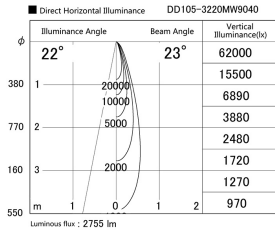

Item no. DD105-3220MW9040

Series Name: Φ 100 Lens type Adjustable downlight, Antiglare

Installation	Recessed mount
Type	Φ 100 Lens type Adjustable downlight, Antiglare
Fixture wattage	31.8W
Beam angle	23 deg
Color Temp.	4000K
CRI	Ra>90
Luminous	2757 lm
Body	Die-cast aluminum alloy
Body finish	N/A
Trim finish	White
Reflector finish	Mirror
IP Rate	IP20
Light source	COB module
Input Voltage	AC220~240V
Dimming Type	Non-Dimmable
Certificate	CCC
Cut Hole	100mm

Height (Weight)	
31.8W	152 (0.9kg)
24.3W	152 (0.9kg)
21.0W	115 (0.8kg)
14.0W	115 (0.8kg)