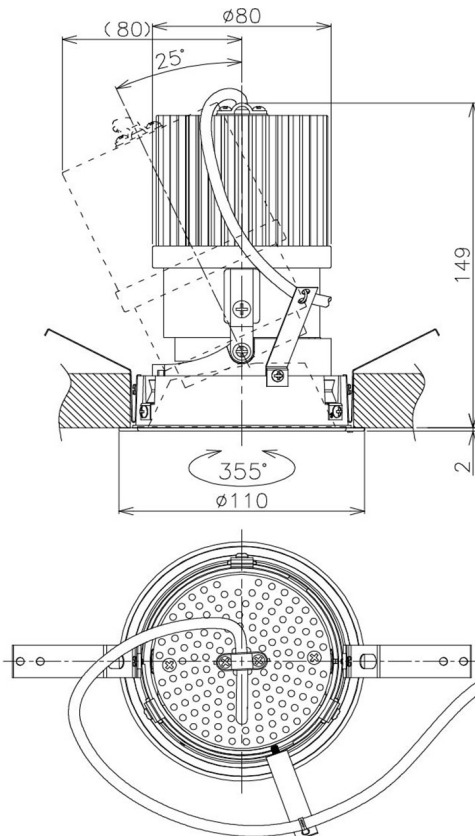

Item no. DD105-3220MW9040

Series Name: Φ 100 Lens type Adjustable downlight, Antiglare

Installation	Recessed mount
Type	Φ 100 Lens type Adjustable downlight, Antiglare
Fixture wattage	31.8W
Beam angle	23 deg
Color Temp.	4000K
CRI	Ra>90
Luminous	2757 lm
Body	Die-cast aluminum alloy
Body finish	N/A
Trim finish	White
Reflector finish	Mirror
IP Rate	IP20
Light source	COB module
Input Voltage	AC220~240V
Dimming Type	Non-Dimmable
Certificate	CCC
Cut Hole	100mm

Height (Weight)	
31.8W	152 (0.9kg)
24.3W	152 (0.9kg)
21.0W	115 (0.8kg)
14.0W	115 (0.8kg)