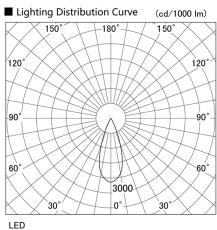

Item no. DD105-3235MW9027

Series Name: Φ 100 Lens type Adjustable downlight, Antiglare

Installation	Recessed mount
Type	
Fixture wattage	31.8W
Beam angle	37 deg
Color Temp.	2700K
CRI	Ra>90
Luminous	2307 lm
Body	Die-cast aluminum alloy
Body finish	N/A
Trim finish	White
Reflector finish	Mirror
IP Rate	IP20
Light source	COB module
Input Voltage	AC220~240V
Dimming Type	Non-Dimmable
Certificate	CCC
Cut Hole	100mm

Height (Weight)	
31.8W	152 (0.9kg)
24.3W	152 (0.9kg)
21.0W	115 (0.8kg)
14.0W	115 (0.8kg)