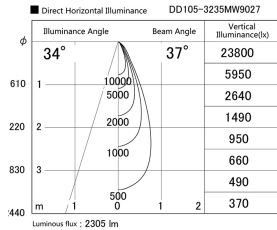

Item no. DD105-3235MW9027

Series Name: Φ 100 Lens type Adjustable downlight, Antiglare

Installation	Recessed mount
Type	
Fixture wattage	31.8W
Beam angle	37 deg
Color Temp.	2700K
CRI	Ra>90
Luminous	2307 lm
Body	Die-cast aluminum alloy
Body finish	N/A
Trim finish	White
Reflector finish	Mirror
IP Rate	IP20
Light source	COB module
Input Voltage	AC220~240V
Dimming Type	Non-Dimmable
Certificate	CCC
Cut Hole	100mm

Height (Weight)	
31.8W	152 (0.9kg)
24.3W	152 (0.9kg)
21.0W	115 (0.8kg)
14.0W	115 (0.8kg)