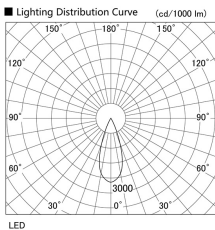

Item no. DD105-3235MW9030

Series Name:  $\Phi$ 100 Lens type Adjustable downlight, Antiglare

|                  |  |
|------------------|--|
| Installation     | Recessed mount                                       |
| Type             | $\Phi$ 100 Lens type Adjustable downlight, Antiglare |
| Fixture wattage  | 31.8W  |
| Beam angle       | 37 deg   |
| Color Temp.      | 3000K  |
| CRI              | Ra>90  |
| Luminous         | 2481 lm  |
| Body             | Die-cast aluminum alloy                              |
| Body finish      | N/A  |
| Trim finish      | White  |
| Reflector finish | Mirror   |
| IP Rate          | IP20   |
| Light source     | COB module   |
| Input Voltage    | AC220~240V   |
| Dimming Type     | Non-Dimmable   |
| Certificate      | CCC  |
| Cut Hole         | 100mm  |

| Height (Weight) |             |
|-----------------|-------------|
| 31.8W           | 152 (0.9kg) |
| 24.3W           | 152 (0.9kg) |
| 21.0W           | 115 (0.8kg) |
| 14.0W           | 115 (0.8kg) |