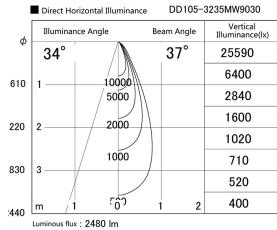

Item no. DD105-3235MW9030

Series Name:  $\Phi$ 100 Lens type Adjustable downlight, Antiglare

|                  |  |
|------------------|--|
| Installation     | Recessed mount                                       |
| Type             | $\Phi$ 100 Lens type Adjustable downlight, Antiglare |
| Fixture wattage  | 31.8W  |
| Beam angle       | 37 deg   |
| Color Temp.      | 3000K  |
| CRI              | Ra>90  |
| Luminous         | 2481 lm  |
| Body             | Die-cast aluminum alloy                              |
| Body finish      | N/A  |
| Trim finish      | White  |
| Reflector finish | Mirror   |
| IP Rate          | IP20   |
| Light source     | COB module   |
| Input Voltage    | AC220~240V   |
| Dimming Type     | Non-Dimmable   |
| Certificate      | CCC  |
| Cut Hole         | 100mm  |

| Height (Weight) |             |
|-----------------|-------------|
| 31.8W           | 152 (0.9kg) |
| 24.3W           | 152 (0.9kg) |
| 21.0W           | 115 (0.8kg) |
| 14.0W           | 115 (0.8kg) |