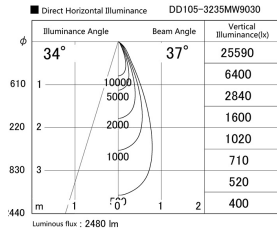

Item no. DD105-3235MW9030

Series Name: Φ 100 Lens type Adjustable downlight, Antiglare

Installation	Recessed mount
Type	
Fixture wattage	31.8W
Beam angle	37 deg
Color Temp.	3000K
CRI	Ra>90
Luminous	2481 lm
Body	Die-cast aluminum alloy
Body finish	N/A
Trim finish	White
Reflector finish	Mirror
IP Rate	IP20
Light source	COB module
Input Voltage	AC220~240V
Dimming Type	Non-Dimmable
Certificate	CCC
Cut Hole	100mm

Height (Weight)	
31.8W	152 (0.9kg)
24.3W	152 (0.9kg)
21.0W	115 (0.8kg)
14.0W	115 (0.8kg)