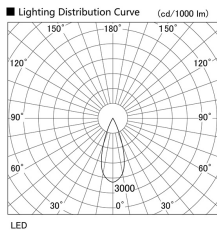

Item no. DD105-3235MW9030

Series Name: Φ 100 Lens type Adjustable downlight, Antiglare

Installation	Recessed mount
Type	
Fixture wattage	31.8W
Beam angle	37 deg
Color Temp.	3000K
CRI	Ra>90
Luminous	2481 lm
Body	Die-cast aluminum alloy
Body finish	N/A
Trim finish	White
Reflector finish	Mirror
IP Rate	IP20
Light source	COB module
Input Voltage	AC220~240V
Dimming Type	Non-Dimmable
Certificate	CCC
Cut Hole	100mm

Height (Weight)	
31.8W	152 (0.9kg)
24.3W	152 (0.9kg)
21.0W	115 (0.8kg)
14.0W	115 (0.8kg)