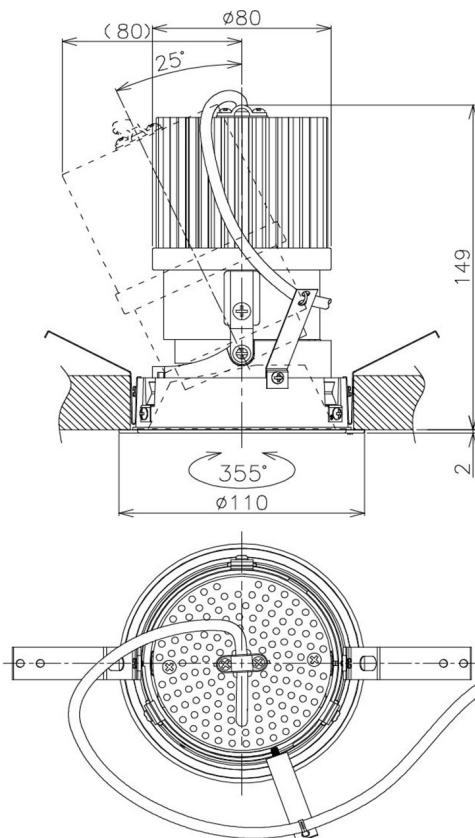

Item no. DD105-3235MW9030

Series Name:  $\Phi$ 100 Lens type Adjustable downlight, Antiglare

|                  |  |
|------------------|--|
| Installation     | Recessed mount                                       |
| Type             | $\Phi$ 100 Lens type Adjustable downlight, Antiglare |
| Fixture wattage  | 31.8W  |
| Beam angle       | 37 deg   |
| Color Temp.      | 3000K  |
| CRI              | Ra>90  |
| Luminous         | 2481 lm  |
| Body             | Die-cast aluminum alloy                              |
| Body finish      | N/A  |
| Trim finish      | White  |
| Reflector finish | Mirror   |
| IP Rate          | IP20   |
| Light source     | COB module   |
| Input Voltage    | AC220~240V   |
| Dimming Type     | Non-Dimmable   |
| Certificate      | CCC  |
| Cut Hole         | 100mm  |

| Height (Weight) |             |
|-----------------|-------------|
| 31.8W           | 152 (0.9kg) |
| 24.3W           | 152 (0.9kg) |
| 21.0W           | 115 (0.8kg) |
| 14.0W           | 115 (0.8kg) |