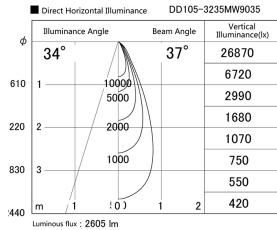

Item no. DD105-3235MW9035

Series Name: Φ 100 Lens type Adjustable downlight, Antiglare

Installation	Recessed mount
Type	
Fixture wattage	31.8W
Beam angle	37 deg
Color Temp.	3500K
CRI	Ra>90
Luminous	2605 lm
Body	Die-cast aluminum alloy
Body finish	N/A
Trim finish	White
Reflector finish	Mirror
IP Rate	IP20
Light source	COB module
Input Voltage	AC220~240V
Dimming Type	Non-Dimmable
Certificate	CCC
Cut Hole	100mm

Height (Weight)	
31.8W	152 (0.9kg)
24.3W	152 (0.9kg)
21.0W	115 (0.8kg)
14.0W	115 (0.8kg)