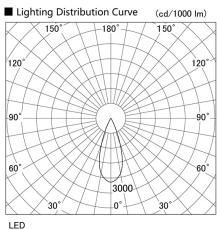

Item no. DD105-3235MW9035

Series Name: Φ 100 Lens type Adjustable downlight, Antiglare

Installation	Recessed mount
Type	
Fixture wattage	31.8W
Beam angle	37 deg
Color Temp.	3500K
CRI	Ra>90
Luminous	2605 lm
Body	Die-cast aluminum alloy
Body finish	N/A
Trim finish	White
Reflector finish	Mirror
IP Rate	IP20
Light source	COB module
Input Voltage	AC220~240V
Dimming Type	Non-Dimmable
Certificate	CCC
Cut Hole	100mm

Height (Weight)	
31.8W	152 (0.9kg)
24.3W	152 (0.9kg)
21.0W	115 (0.8kg)
14.0W	115 (0.8kg)