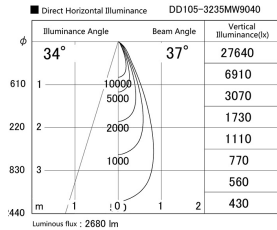

Item no. DD105-3235MW9040

Series Name: Φ 100 Lens type Adjustable downlight, Antiglare

Installation	Recessed mount
Type	
Fixture wattage	31.8W
Beam angle	37 deg
Color Temp.	4000K
CRI	Ra>90
Luminous	2680 lm
Body	Die-cast aluminum alloy
Body finish	N/A
Trim finish	White
Reflector finish	Mirror
IP Rate	IP20
Light source	COB module
Input Voltage	AC220~240V
Dimming Type	Non-Dimmable
Certificate	CCC
Cut Hole	100mm

Height (Weight)	
31.8W	152 (0.9kg)
24.3W	152 (0.9kg)
21.0W	115 (0.8kg)
14.0W	115 (0.8kg)