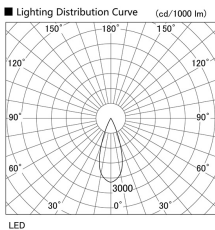

Item no. DD105-3235MW9040

Series Name: Φ 100 Lens type Adjustable downlight, Antiglare

Installation	Recessed mount
Type	
Fixture wattage	31.8W
Beam angle	37 deg
Color Temp.	4000K
CRI	Ra>90
Luminous	2680 lm
Body	Die-cast aluminum alloy
Body finish	N/A
Trim finish	White
Reflector finish	Mirror
IP Rate	IP20
Light source	COB module
Input Voltage	AC220~240V
Dimming Type	Non-Dimmable
Certificate	CCC
Cut Hole	100mm

Height (Weight)	
31.8W	152 (0.9kg)
24.3W	152 (0.9kg)
21.0W	115 (0.8kg)
14.0W	115 (0.8kg)