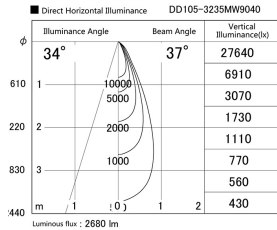

Item no. DD105-3235MW9040

Series Name: Φ 100 Lens type Adjustable downlight, Antiglare

Installation	Recessed mount
Type	Φ 100 Lens type Adjustable downlight, Antiglare
Fixture wattage	31.8W
Beam angle	37 deg
Color Temp.	4000K
CRI	Ra>90
Luminous	2680 lm
Body	Die-cast aluminum alloy
Body finish	N/A
Trim finish	White
Reflector finish	Mirror
IP Rate	IP20
Light source	COB module
Input Voltage	AC220~240V
Dimming Type	Non-Dimmable
Certificate	CCC
Cut Hole	100mm

Height (Weight)	
31.8W	152 (0.9kg)
24.3W	152 (0.9kg)
21.0W	115 (0.8kg)
14.0W	115 (0.8kg)