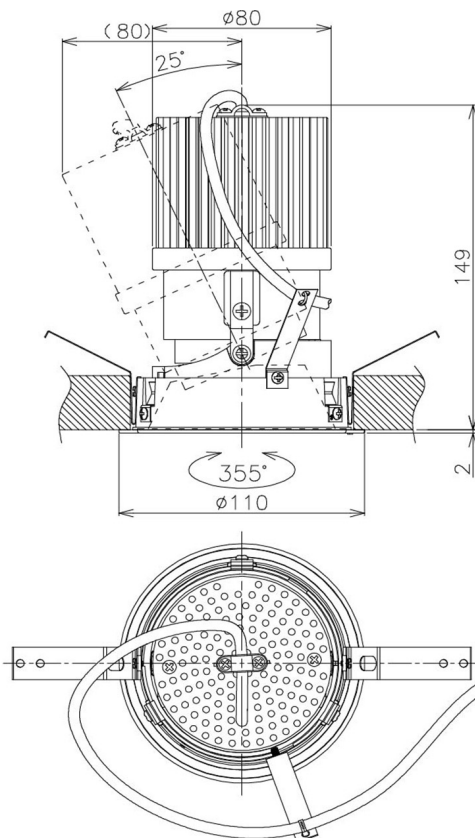

Item no. DD105-3235MW9040

Series Name: Φ 100 Lens type Adjustable downlight, Antiglare

Installation	Recessed mount
Type	Φ 100 Lens type Adjustable downlight, Antiglare
Fixture wattage	31.8W
Beam angle	37 deg
Color Temp.	4000K
CRI	Ra>90
Luminous	2680 lm
Body	Die-cast aluminum alloy
Body finish	N/A
Trim finish	White
Reflector finish	Mirror
IP Rate	IP20
Light source	COB module
Input Voltage	AC220~240V
Dimming Type	Non-Dimmable
Certificate	CCC
Cut Hole	100mm

Height (Weight)	
31.8W	152 (0.9kg)
24.3W	152 (0.9kg)
21.0W	115 (0.8kg)
14.0W	115 (0.8kg)