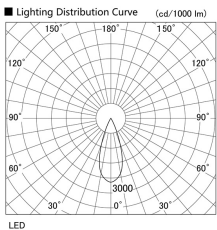

Item no. DD105-3235MW9040

Series Name: Φ 100 Lens type Adjustable downlight, Antiglare

Installation	Recessed mount
Type	Φ 100 Lens type Adjustable downlight, Antiglare
Fixture wattage	31.8W
Beam angle	37 deg
Color Temp.	4000K
CRI	Ra>90
Luminous	2680 lm
Body	Die-cast aluminum alloy
Body finish	N/A
Trim finish	White
Reflector finish	Mirror
IP Rate	IP20
Light source	COB module
Input Voltage	AC220~240V
Dimming Type	Non-Dimmable
Certificate	CCC
Cut Hole	100mm

Height (Weight)	
31.8W	152 (0.9kg)
24.3W	152 (0.9kg)
21.0W	115 (0.8kg)
14.0W	115 (0.8kg)