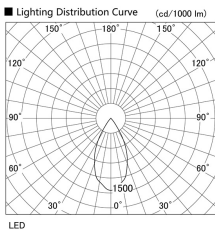

Item no. DD105-3250MW9027

Series Name: Φ 100 Lens type Adjustable downlight, Antiglare

Installation	Recessed mount
Type	
Fixture wattage	31.8W
Beam angle	51 deg
Color Temp.	2700K
CRI	Ra>90
Luminous	2353 lm
Body	Die-cast aluminum alloy
Body finish	N/A
Trim finish	White
Reflector finish	Mirror
IP Rate	IP20
Light source	COB module
Input Voltage	AC220~240V
Dimming Type	Non-Dimmable
Certificate	CCC
Cut Hole	100mm

Height (Weight)	
31.8W	152 (0.9kg)
24.3W	152 (0.9kg)
21.0W	115 (0.8kg)
14.0W	115 (0.8kg)