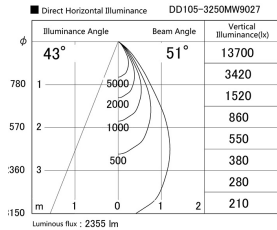

Item no. DD105-3250MW9027

Series Name: Φ 100 Lens type Adjustable downlight, Antiglare

Installation	Recessed mount
Type	
Fixture wattage	31.8W
Beam angle	51 deg
Color Temp.	2700K
CRI	Ra>90
Luminous	2353 lm
Body	Die-cast aluminum alloy
Body finish	N/A
Trim finish	White
Reflector finish	Mirror
IP Rate	IP20
Light source	COB module
Input Voltage	AC220~240V
Dimming Type	Non-Dimmable
Certificate	CCC
Cut Hole	100mm

Height (Weight)	
31.8W	152 (0.9kg)
24.3W	152 (0.9kg)
21.0W	115 (0.8kg)
14.0W	115 (0.8kg)