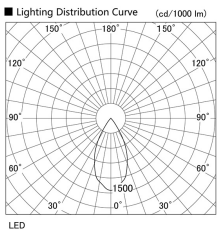

Item no. DD105-3250MW9030

Series Name:  $\Phi$ 100 Lens type Adjustable downlight, Antiglare

Installation	Recessed mount
Type	$\Phi$ 100 Lens type Adjustable downlight, Antiglare
Fixture wattage	31.8W
Beam angle	51 deg
Color Temp.	3000K
CRI	Ra>90
Luminous	2530 lm
Body	Die-cast aluminum alloy
Body finish	N/A
Trim finish	White
Reflector finish	Mirror
IP Rate	IP20
Light source	COB module
Input Voltage	AC220~240V
Dimming Type	Non-Dimmable
Certificate	CCC
Cut Hole	100mm

Height (Weight)	
31.8W	152 (0.9kg)
24.3W	152 (0.9kg)
21.0W	115 (0.8kg)
14.0W	115 (0.8kg)