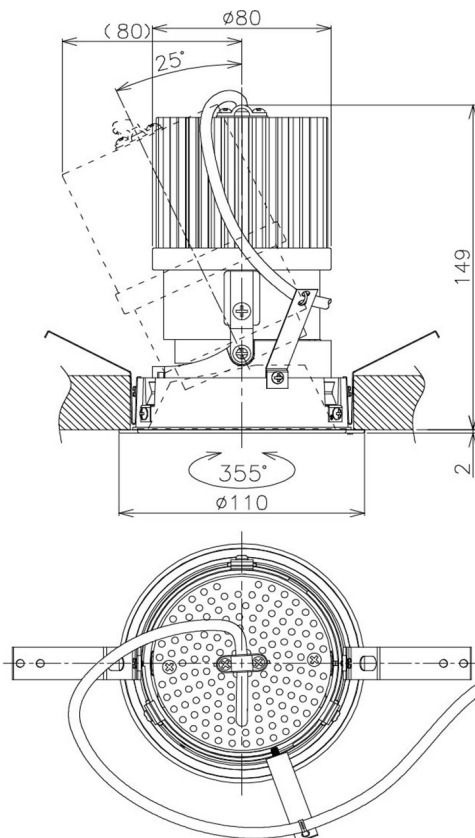

Item no. DD105-3250MW9030

Series Name:  $\Phi$ 100 Lens type Adjustable downlight, Antiglare

Installation	Recessed mount
Type	$\Phi$ 100 Lens type Adjustable downlight, Antiglare
Fixture wattage	31.8W
Beam angle	51 deg
Color Temp.	3000K
CRI	Ra>90
Luminous	2530 lm
Body	Die-cast aluminum alloy
Body finish	N/A
Trim finish	White
Reflector finish	Mirror
IP Rate	IP20
Light source	COB module
Input Voltage	AC220~240V
Dimming Type	Non-Dimmable
Certificate	CCC
Cut Hole	100mm

Height (Weight)	
31.8W	152 (0.9kg)
24.3W	152 (0.9kg)
21.0W	115 (0.8kg)
14.0W	115 (0.8kg)