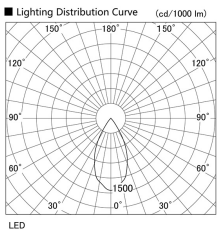

Item no. DD105-3250MW9030

Series Name: Φ 100 Lens type Adjustable downlight, Antiglare

Installation	Recessed mount
Type	
Fixture wattage	31.8W
Beam angle	51 deg
Color Temp.	3000K
CRI	Ra>90
Luminous	2530 lm
Body	Die-cast aluminum alloy
Body finish	N/A
Trim finish	White
Reflector finish	Mirror
IP Rate	IP20
Light source	COB module
Input Voltage	AC220~240V
Dimming Type	Non-Dimmable
Certificate	CCC
Cut Hole	100mm

Height (Weight)	
31.8W	152 (0.9kg)
24.3W	152 (0.9kg)
21.0W	115 (0.8kg)
14.0W	115 (0.8kg)