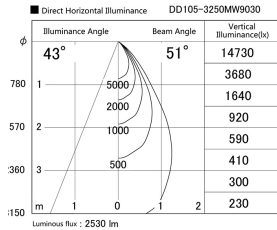

Item no. DD105-3250MW9030

Series Name:  $\Phi$ 100 Lens type Adjustable downlight, Antiglare

Installation	Recessed mount
Type	$\Phi$ 100 Lens type Adjustable downlight, Antiglare
Fixture wattage	31.8W
Beam angle	51 deg
Color Temp.	3000K
CRI	Ra>90
Luminous	2530 lm
Body	Die-cast aluminum alloy
Body finish	N/A
Trim finish	White
Reflector finish	Mirror
IP Rate	IP20
Light source	COB module
Input Voltage	AC220~240V
Dimming Type	Non-Dimmable
Certificate	CCC
Cut Hole	100mm

Height (Weight)	
31.8W	152 (0.9kg)
24.3W	152 (0.9kg)
21.0W	115 (0.8kg)
14.0W	115 (0.8kg)