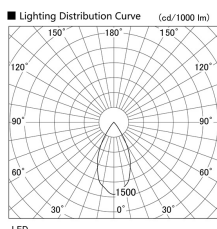

Item no. DD105-3250MW9030

Series Name:  $\Phi$ 100 Lens type Adjustable downlight, Antiglare

Installation	Recessed mount
Type	
Fixture wattage	31.8W
Beam angle	51 deg
Color Temp.	3000K
CRI	Ra>90
Luminous	2530 lm
Body	Die-cast aluminum alloy
Body finish	N/A
Trim finish	White
Reflector finish	Mirror
IP Rate	IP20
Light source	COB module
Input Voltage	AC220~240V
Dimming Type	Non-Dimmable
Certificate	CCC
Cut Hole	100mm

Height (Weight)	
31.8W	152 (0.9kg)
24.3W	152 (0.9kg)
21.0W	115 (0.8kg)
14.0W	115 (0.8kg)