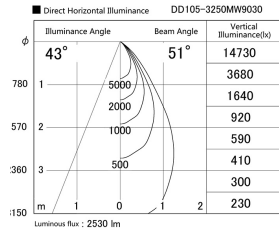

Item no. DD105-3250MW9030

Series Name: Φ 100 Lens type Adjustable downlight, Antiglare

Installation	Recessed mount
Type	
Fixture wattage	31.8W
Beam angle	51 deg
Color Temp.	3000K
CRI	Ra>90
Luminous	2530 lm
Body	Die-cast aluminum alloy
Body finish	N/A
Trim finish	White
Reflector finish	Mirror
IP Rate	IP20
Light source	COB module
Input Voltage	AC220~240V
Dimming Type	Non-Dimmable
Certificate	CCC
Cut Hole	100mm

Height (Weight)	
31.8W	152 (0.9kg)
24.3W	152 (0.9kg)
21.0W	115 (0.8kg)
14.0W	115 (0.8kg)