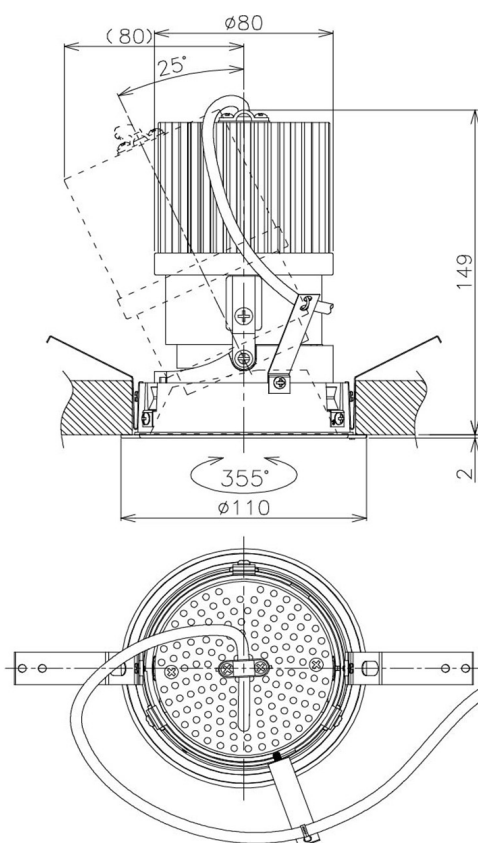

Item no. DD105-3250MW9030

Series Name:  $\Phi$ 100 Lens type Adjustable downlight, Antiglare

Installation	Recessed mount
Type	
Fixture wattage	31.8W
Beam angle	51 deg
Color Temp.	3000K
CRI	Ra>90
Luminous	2530 lm
Body	Die-cast aluminum alloy
Body finish	N/A
Trim finish	White
Reflector finish	Mirror
IP Rate	IP20
Light source	COB module
Input Voltage	AC220~240V
Dimming Type	Non-Dimmable
Certificate	CCC
Cut Hole	100mm

Height (Weight)	
31.8W	152 (0.9kg)
24.3W	152 (0.9kg)
21.0W	115 (0.8kg)
14.0W	115 (0.8kg)