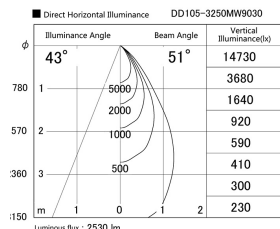

Item no. DD105-3250MW9030

Series Name:  $\Phi$ 100 Lens type Adjustable downlight, Antiglare

Installation	Recessed mount
Type	
Fixture wattage	31.8W
Beam angle	51 deg
Color Temp.	3000K
CRI	Ra>90
Luminous	2530 lm
Body	Die-cast aluminum alloy
Body finish	N/A
Trim finish	White
Reflector finish	Mirror
IP Rate	IP20
Light source	COB module
Input Voltage	AC220~240V
Dimming Type	Non-Dimmable
Certificate	CCC
Cut Hole	100mm

Height (Weight)	
31.8W	152 (0.9kg)
24.3W	152 (0.9kg)
21.0W	115 (0.8kg)
14.0W	115 (0.8kg)