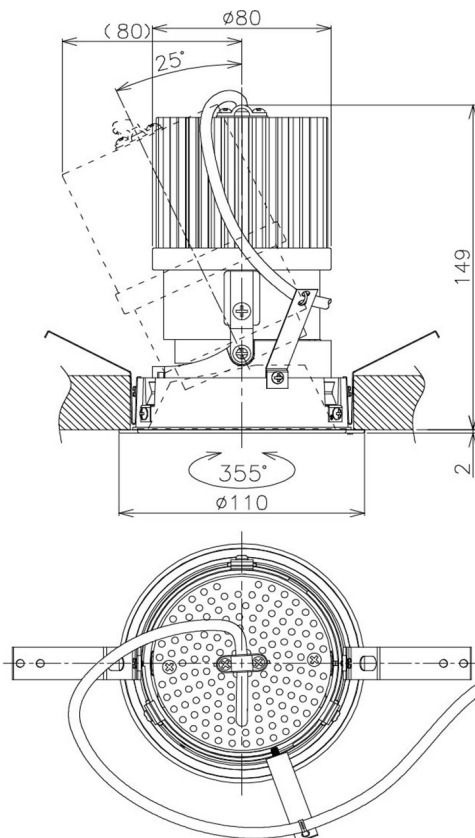

Item no. DD105-3250MW9030

Series Name: Φ 100 Lens type Adjustable downlight, Antiglare

Installation	Recessed mount
Type	
Fixture wattage	31.8W
Beam angle	51 deg
Color Temp.	3000K
CRI	Ra>90
Luminous	2530 lm
Body	Die-cast aluminum alloy
Body finish	N/A
Trim finish	White
Reflector finish	Mirror
IP Rate	IP20
Light source	COB module
Input Voltage	AC220~240V
Dimming Type	Non-Dimmable
Certificate	CCC
Cut Hole	100mm

Height (Weight)	
31.8W	152 (0.9kg)
24.3W	152 (0.9kg)
21.0W	115 (0.8kg)
14.0W	115 (0.8kg)